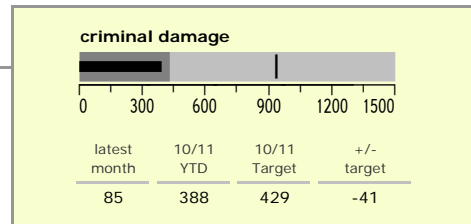

key

- over target by 25% or less
- more than 25% over target