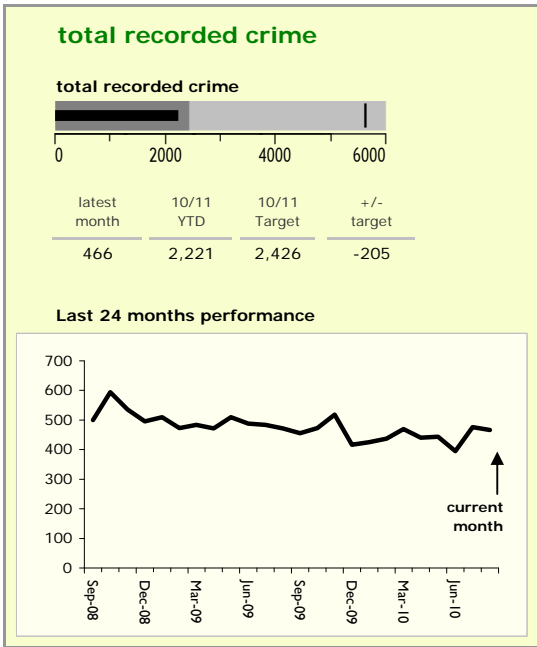

# Blaby District : crime reduction dashboard 2010/11 : August 2010

### national indicators

NI15 : serious violent crime	0.15
NI20 : assault with less serious injury	2.74
NI16 : serious acquisitive crime	11.05

(Rate per 1,000 population)

### top 10 high crime areas

	recorded offences 10/11 YTD
Fosse Park	178
Glenfield West	78
Enderby North & Grove Park	77
Leicester Forest East - M1 Services	63
Blaby North	63
Narborough Road South	53
Braunstone Town Woodland Drive	50
Blaby Centre	48
Thorpe Astley & Meridian Bus. Park	45
Glen Parva West	41