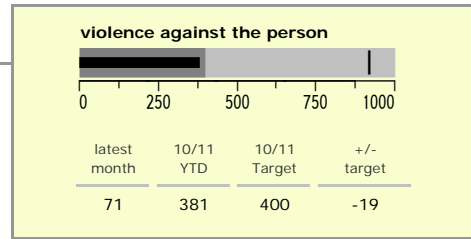

key

- over target by 25% or less
- more than 25% over target