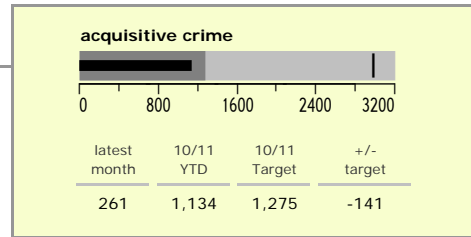

key

- over target by 25% or less
- more than 25% over target