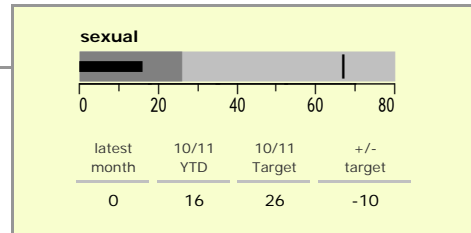

key

- over target by 25% or less
- more than 25% over target