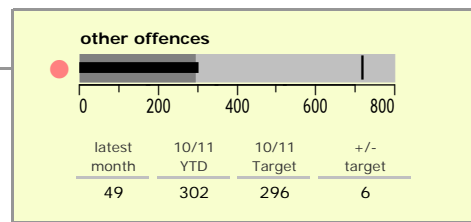

key

- over target by 25% or less
- more than 25% over target