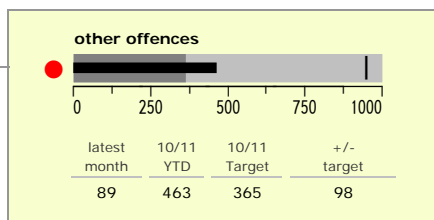

Charnwood Borough : crime reduction dashboard 2010/11 : August 2010

national indicators

NI15 : serious violent crime	0.20
NI20 : assault with less serious injury	5.33
NI16 : serious acquisitive crime	10.15

(Rate per 1,000 population)

top 10 high crime areas

	recorded offences 10/11 YTD
Loughborough Centre West	346
Loughborough Bell Foundry	162
Loughborough Centre South	125
Loughborough Toothill Road	120
Loughborough Canal South	114
Loughborough Woodthorpe	91
Loughborough Ashby East	84
Thurmaston North West	82
Loughborough Derby Road East	79
Thurmaston North East	67