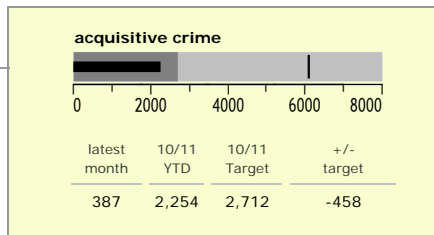

Charnwood Borough : crime reduction dashboard 2010/11 : August 2010

national indicators

NI15 : serious violent crime	0.20
NI20 : assault with less serious injury	5.33
NI16 : serious acquisitive crime	10.15

(Rate per 1,000 population)

top 10 high crime areas

	recorded offences 10/11 YTD
Loughborough Centre West	346
Loughborough Bell Foundry	162
Loughborough Centre South	125
Loughborough Toothill Road	120
Loughborough Canal South	114
Loughborough Woodthorpe	91
Loughborough Ashby East	84
Thurmaston North West	82
Loughborough Derby Road East	79
Thurmaston North East	67