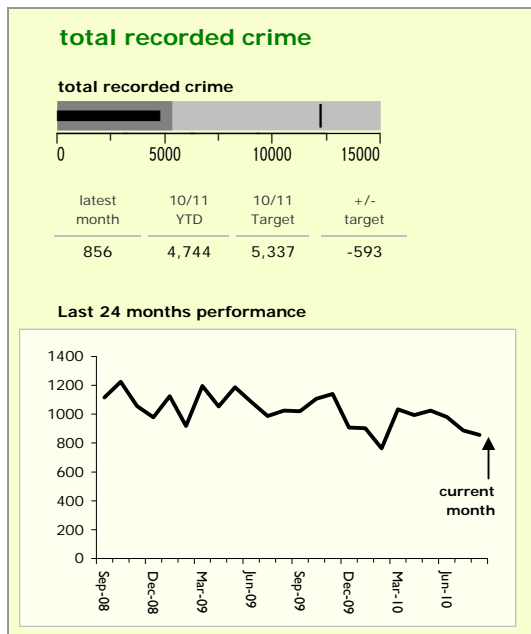

Charnwood Borough : crime reduction dashboard 2010/11 : August 2010

national indicators

NI15 : serious violent crime	0.20
NI20 : assault with less serious injury	5.33
NI16 : serious acquisitive crime	10.15

(Rate per 1,000 population)

top 10 high crime areas

	recorded offences 10/11 YTD
Loughborough Centre West	346
Loughborough Bell Foundry	162
Loughborough Centre South	125
Loughborough Toothill Road	120
Loughborough Canal South	114
Loughborough Woodthorpe	91
Loughborough Ashby East	84
Thurmaston North West	82
Loughborough Derby Road East	79
Thurmaston North East	67