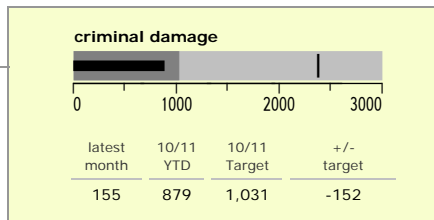

Charnwood Borough : crime reduction dashboard 2010/11 : August 2010

national indicators

NI15 : serious violent crime	0.20
NI20 : assault with less serious injury	5.33
NI16 : serious acquisitive crime	10.15

(Rate per 1,000 population)

top 10 high crime areas

	recorded offences 10/11 YTD
Loughborough Centre West	346
Loughborough Bell Foundry	162
Loughborough Centre South	125
Loughborough Toothill Road	120
Loughborough Canal South	114
Loughborough Woodthorpe	91
Loughborough Ashby East	84
Thurmaston North West	82
Loughborough Derby Road East	79
Thurmaston North East	67