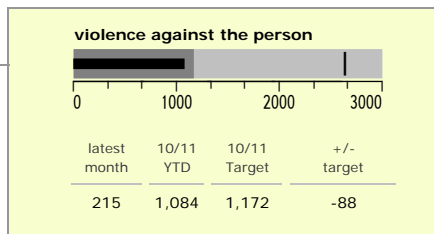

Charnwood Borough : crime reduction dashboard 2010/11 : August 2010

national indicators

NI15 : serious violent crime	0.20
NI20 : assault with less serious injury	5.33
NI16 : serious acquisitive crime	10.15

(Rate per 1,000 population)

top 10 high crime areas

	recorded offences 10/11 YTD
Loughborough Centre West	346
Loughborough Bell Foundry	162
Loughborough Centre South	125
Loughborough Toothill Road	120
Loughborough Canal South	114
Loughborough Woodthorpe	91
Loughborough Ashby East	84
Thurmaston North West	82
Loughborough Derby Road East	79
Thurmaston North East	67