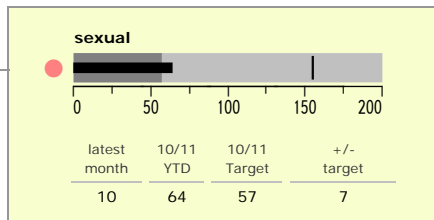

Charnwood Borough : crime reduction dashboard 2010/11 : August 2010

national indicators

NI15 : serious violent crime	0.20
NI20 : assault with less serious injury	5.33
NI16 : serious acquisitive crime	10.15

(Rate per 1,000 population)

top 10 high crime areas

	recorded offences 10/11 YTD
Loughborough Centre West	346
Loughborough Bell Foundry	162
Loughborough Centre South	125
Loughborough Toothill Road	120
Loughborough Canal South	114
Loughborough Woodthorpe	91
Loughborough Ashby East	84
Thurmaston North West	82
Loughborough Derby Road East	79
Thurmaston North East	67