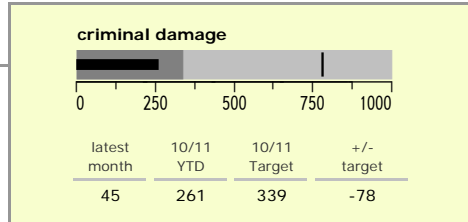

Harborough District : crime reduction dashboard 2010/11 : August 2010

national indicators

NI15 : serious violent crime	0.12
NI20 : assault with less serious injury	2.54
NI16 : serious acquisitive crime	7.08

(Rate per 1,000 population)

top 10 high crime areas

	recorded offences 10/11 YTD
● Little Bowden South	96
Lutterworth Centre & East	79
Market Harborough Coventry Road	73
● Misterton, Gilmorton & Swinford	47
Mkt. Harb East & Welland Ind Est.	43
Market Harborough Centre	43
● Hallaton, Great Easton & Medbourne	43
Ullesthorpe & Magna Park	43
● Tilton, Hungarton & Tugby	38
● Greater Billesdon	37