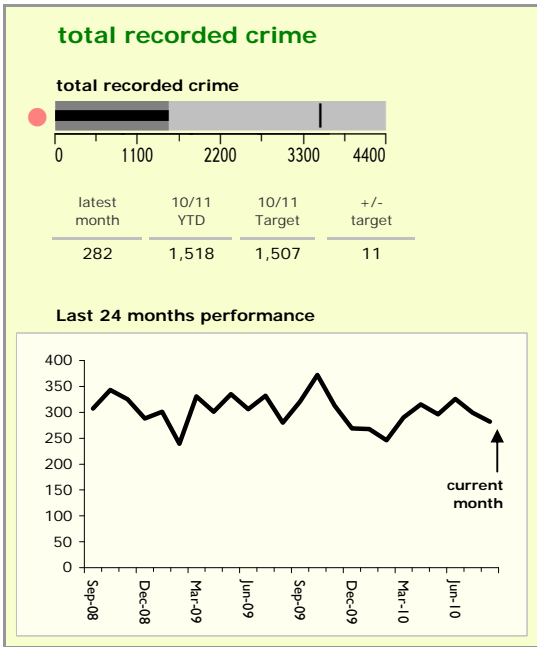

Harborough District : crime reduction dashboard 2010/11 : August 2010

national indicators

NI15 : serious violent crime	0.12
NI20 : assault with less serious injury	2.54
NI16 : serious acquisitive crime	7.08

(Rate per 1,000 population)

top 10 high crime areas

	recorded offences 10/11 YTD
● Little Bowden South	96
Lutterworth Centre & East	79
Market Harborough Coventry Road	73
● Misterton, Gilmorton & Swinford	47
Mkt. Harb East & Welland Ind Est.	43
Market Harborough Centre	43
● Hallaton, Great Easton & Medbourne	43
Ullesthorpe & Magna Park	43
● Tilton, Hungarton & Tugby	38
● Greater Billesdon	37

key

- over target by 25% or less
- more than 25% over target