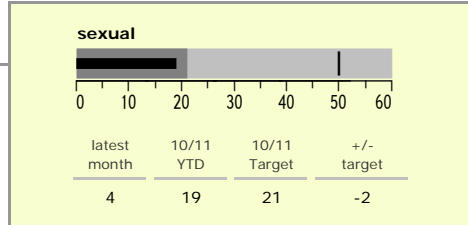

Harborough District : crime reduction dashboard 2010/11 : August 2010

national indicators

NI15 : serious violent crime	0.12
NI20 : assault with less serious injury	2.54
NI16 : serious acquisitive crime	7.08

(Rate per 1,000 population)

top 10 high crime areas

	recorded offences 10/11 YTD
● Little Bowden South	96
Lutterworth Centre & East	79
Market Harborough Coventry Road	73
● Misterton, Gilmorton & Swinford	47
Mkt. Harb East & Welland Ind Est.	43
Market Harborough Centre	43
● Hallaton, Great Easton & Medbourne	43
Ullesthorpe & Magna Park	43
● Tilton, Hungarton & Tugby	38
● Greater Billesdon	37