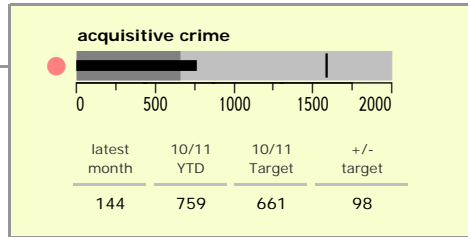

Harborough District : crime reduction dashboard 2010/11 : August 2010

national indicators

NI15 : serious violent crime	0.12
NI20 : assault with less serious injury	2.54
NI16 : serious acquisitive crime	7.08

(Rate per 1,000 population)

top 10 high crime areas

	recorded offences 10/11 YTD
● Little Bowden South	96
Lutterworth Centre & East	79
Market Harborough Coventry Road	73
● Misterton, Gilmorton & Swinford	47
Mkt. Harb East & Welland Ind Est.	43
Market Harborough Centre	43
● Hallaton, Great Easton & Medbourne	43
Ullesthorpe & Magna Park	43
● Tilton, Hungarton & Tugby	38
● Greater Billesdon	37