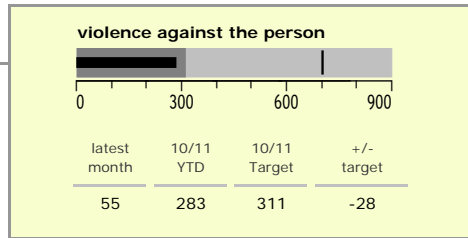

Harborough District : crime reduction dashboard 2010/11 : August 2010

national indicators

NI15 : serious violent crime	0.12
NI20 : assault with less serious injury	2.54
NI16 : serious acquisitive crime	7.08

(Rate per 1,000 population)

top 10 high crime areas

	recorded offences 10/11 YTD
● Little Bowden South	96
Lutterworth Centre & East	79
Market Harborough Coventry Road	73
● Misterton, Gilmorton & Swinford	47
Mkt. Harb East & Welland Ind Est.	43
Market Harborough Centre	43
● Hallaton, Great Easton & Medbourne	43
Ullesthorpe & Magna Park	43
● Tilton, Hungarton & Tugby	38
● Greater Billesdon	37