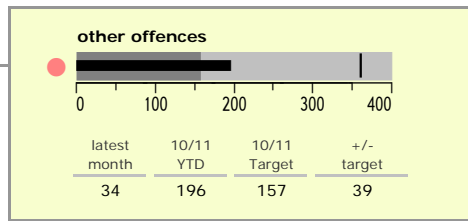

Harborough District : crime reduction dashboard 2010/11 : August 2010

national indicators

NI15 : serious violent crime	0.12
NI20 : assault with less serious injury	2.54
NI16 : serious acquisitive crime	7.08

(Rate per 1,000 population)

top 10 high crime areas

	recorded offences 10/11 YTD
● Little Bowden South	96
Lutterworth Centre & East	79
Market Harborough Coventry Road	73
● Misterton, Gilmorton & Swinford	47
Mkt. Harb East & Welland Ind Est.	43
Market Harborough Centre	43
● Hallaton, Great Easton & Medbourne	43
Ullesthorpe & Magna Park	43
● Tilton, Hungarton & Tugby	38
● Greater Billesdon	37