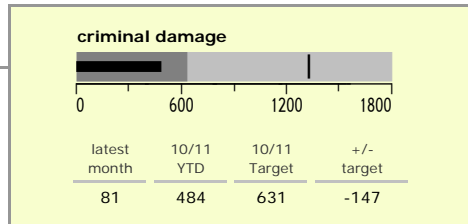

Hinckley and Bosworth Borough : crime reduction dashboard 2010/11 : August 2010

national indicators

- NI15 : serious violent crime 0.25
- NI20 : assault with less serious injury 3.22
- NI16 : serious acquisitive crime 10.02

(Rate per 1,000 population)

top 10 high crime areas

Area	recorded offences 10/11 YTD
Hinckley Town Centre	278
● Hinckley Trinity West	69
Dodwells Bridge & H'brook Ind Est.	68
● Earl Shilton North	64
Hinckley Castle South West	61
Hinckley Fields	57
Hinckley Town Centre North	53
● Hinckley Barwell Lane	52
Earl Shilton West	51
Bagworth & Thornton	48