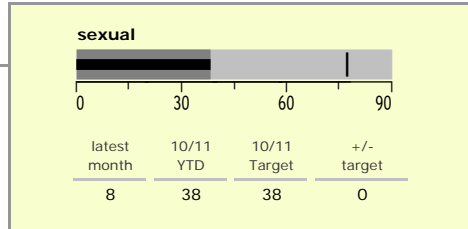

Hinckley and Bosworth Borough : crime reduction dashboard 2010/11 : August 2010

national indicators

- NI15 : serious violent crime 0.25
- NI20 : assault with less serious injury 3.22
- NI16 : serious acquisitive crime 10.02

(Rate per 1,000 population)

top 10 high crime areas

Area	recorded offences 10/11 YTD
Hinckley Town Centre	278
● Hinckley Trinity West	69
Dodwells Bridge & H'brook Ind Est.	68
● Earl Shilton North	64
Hinckley Castle South West	61
Hinckley Fields	57
Hinckley Town Centre North	53
● Hinckley Barwell Lane	52
Earl Shilton West	51
Bagworth & Thornton	48