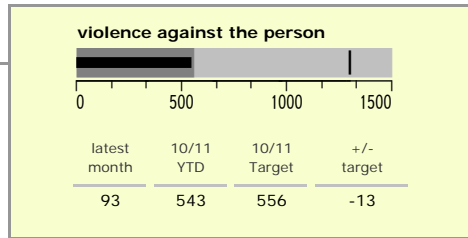

Hinckley and Bosworth Borough : crime reduction dashboard 2010/11 : August 2010

national indicators

- NI15 : serious violent crime 0.25
- NI20 : assault with less serious injury 3.22
- NI16 : serious acquisitive crime 10.02

(Rate per 1,000 population)

top 10 high crime areas

Area	recorded offences 10/11 YTD
Hinckley Town Centre	278
● Hinckley Trinity West	69
Dodwells Bridge & H'brook Ind Est.	68
● Earl Shilton North	64
Hinckley Castle South West	61
Hinckley Fields	57
Hinckley Town Centre North	53
● Hinckley Barwell Lane	52
Earl Shilton West	51
Bagworth & Thornton	48