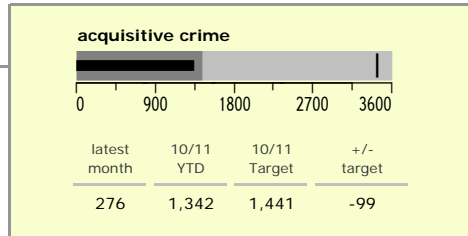

Hinckley and Bosworth Borough : crime reduction dashboard 2010/11 : August 2010

national indicators

- NI15 : serious violent crime 0.25
- NI20 : assault with less serious injury 3.22
- NI16 : serious acquisitive crime 10.02

(Rate per 1,000 population)

top 10 high crime areas

Area	recorded offences 10/11 YTD
Hinckley Town Centre	278
● Hinckley Trinity West	69
Dodwells Bridge & H'brook Ind Est.	68
● Earl Shilton North	64
Hinckley Castle South West	61
Hinckley Fields	57
Hinckley Town Centre North	53
● Hinckley Barwell Lane	52
Earl Shilton West	51
Bagworth & Thornton	48