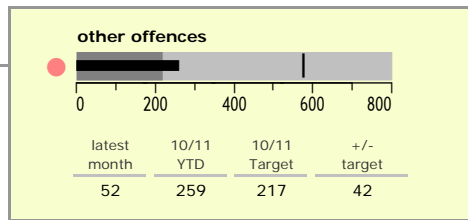

Hinckley and Bosworth Borough : crime reduction dashboard 2010/11 : August 2010

national indicators

- NI15 : serious violent crime 0.25
- NI20 : assault with less serious injury 3.22
- NI16 : serious acquisitive crime 10.02

(Rate per 1,000 population)

top 10 high crime areas

Area	recorded offences 10/11 YTD
Hinckley Town Centre	278
● Hinckley Trinity West	69
Dodwells Bridge & H'brook Ind Est.	68
● Earl Shilton North	64
Hinckley Castle South West	61
Hinckley Fields	57
Hinckley Town Centre North	53
● Hinckley Barwell Lane	52
Earl Shilton West	51
Bagworth & Thornton	48