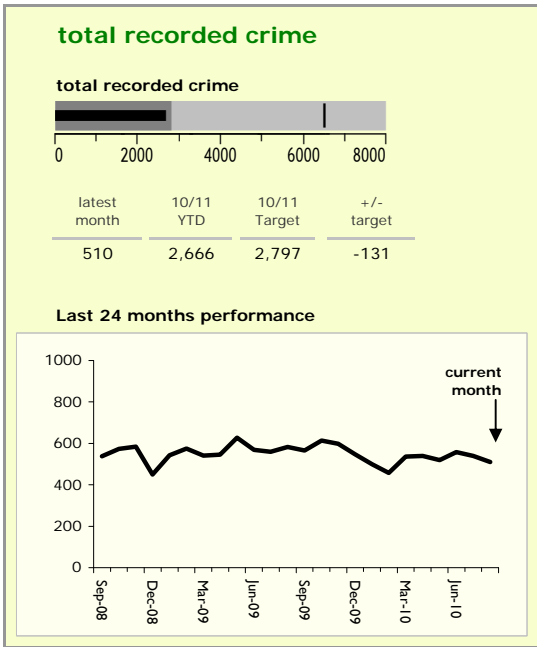

Hinckley and Bosworth Borough : crime reduction dashboard 2010/11 : August 2010

national indicators

- NI15 : serious violent crime 0.25
- NI20 : assault with less serious injury 3.22
- NI16 : serious acquisitive crime 10.02

(Rate per 1,000 population)

top 10 high crime areas

Area	recorded offences 10/11 YTD
Hinckley Town Centre	278
● Hinckley Trinity West	69
Dodwells Bridge & H'brook Ind Est.	68
● Earl Shilton North	64
Hinckley Castle South West	61
Hinckley Fields	57
Hinckley Town Centre North	53
● Hinckley Barwell Lane	52
Earl Shilton West	51
Bagworth & Thornton	48

key

- over target by 25% or less
- more than 25% over target