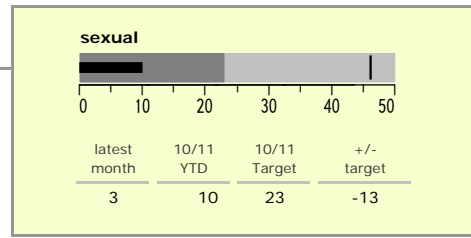

key

- over target by 25% or less
- more than 25% over target