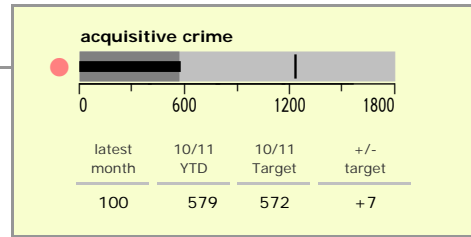

key

- over target by 25% or less
- more than 25% over target