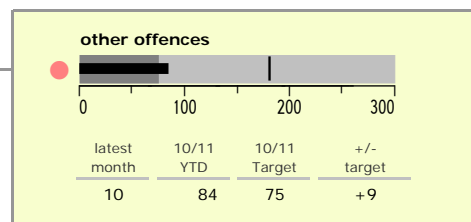

key

- over target by 25% or less
- more than 25% over target