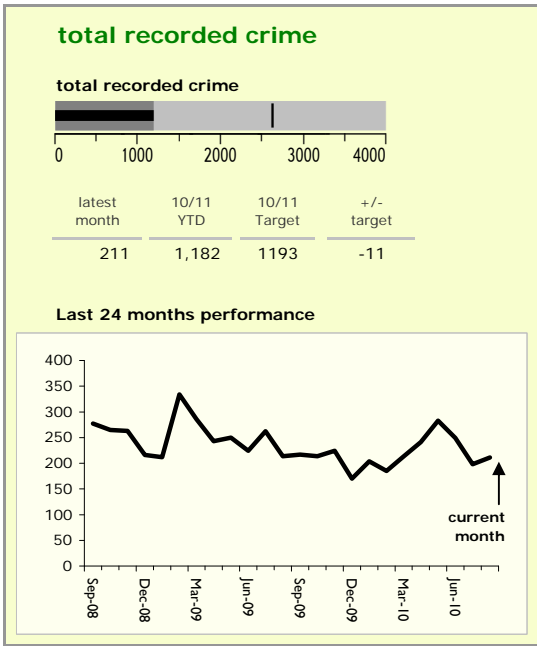

# Melton Borough : crime reduction dashboard 2010/11 : August 2010

### national indicators

NI15 : serious violent crime	0.19
NI20 : assault with less serious injury	4.05
NI16 : serious acquisitive crime	8.04

(Rate per 1,000 population)

### top 10 high crime areas

Area	recorded offences 10/11 YTD
Melton Craven West	157
Melton Dorian North	67
Melton Egerton East	61
Melton Sysonby South	55
Melton Warwick East	53
Melton Warwick West	50
Melton Newport West	43
Waltham-on-the-Wolds & Scaford	41
Melton Newport South	36
Greater Frisby-on-the-Wreake	31