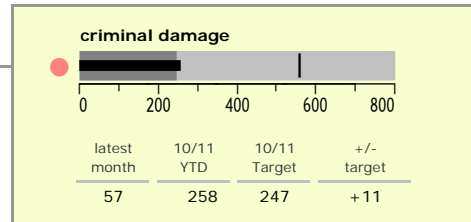

key

- over target by 25% or less
- more than 25% over target