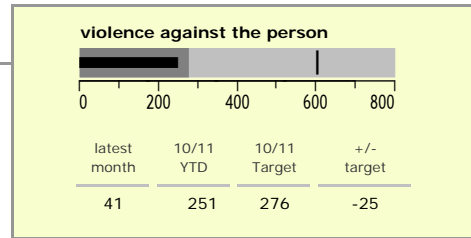

key

- over target by 25% or less
- more than 25% over target