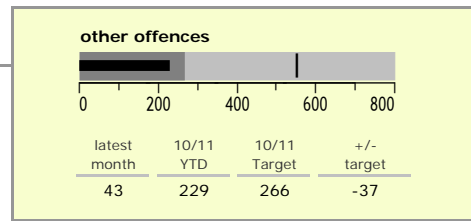

key

- over target by 25% or less
- more than 25% over target