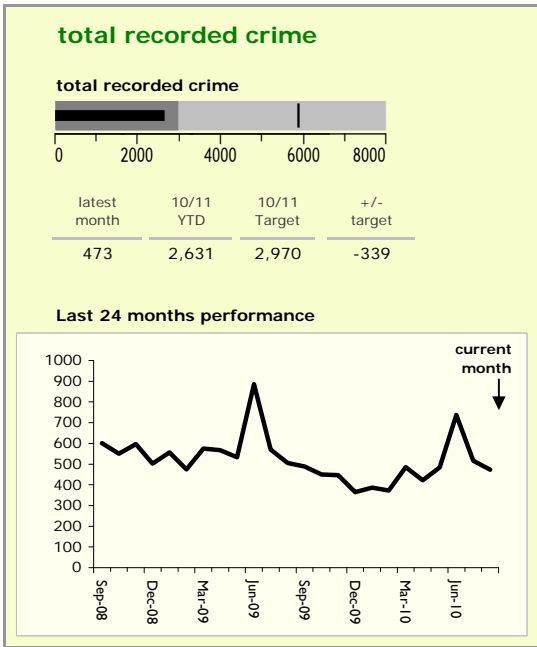

# North West Leicestershire District : crime reduction dashboard 2010/11 : August 2010

### national indicators

NI15 : serious violent crime	0.24
NI20 : assault with less serious injury	4.70
NI16 : serious acquisitive crime	11.02

(Rate per 1,000 population)