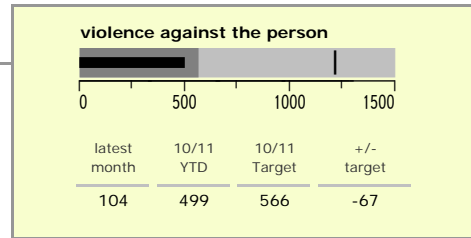

key

- over target by 25% or less
- more than 25% over target