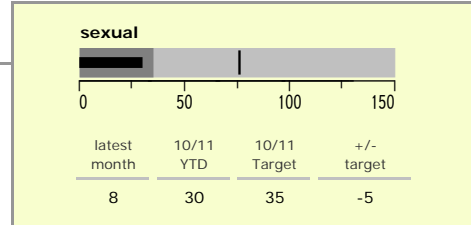

key

- over target by 25% or less
- more than 25% over target