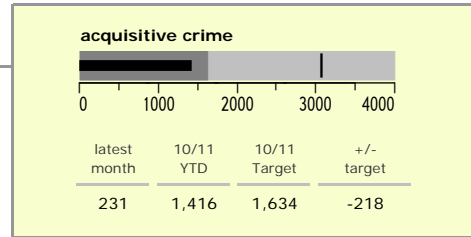

key

- over target by 25% or less
- more than 25% over target