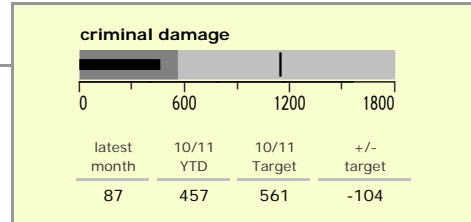

key

- over target by 25% or less
- more than 25% over target