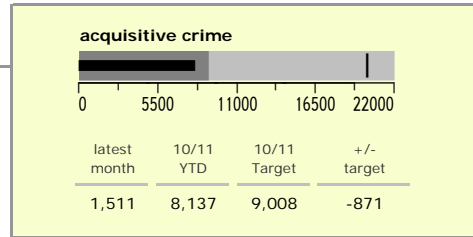

Leicestershire County : crime reduction dashboard 2010/11 : August 2010

national indicators

NI15 : serious violent crime	0.19
NI20 : assault with less serious injury	3.92
NI16 : serious acquisitive crime	9.59

(Rate per 1,000 population)

top 10 high crime areas

	recorded offences 10/11 YTD
Loughborough Centre West	346
Hinckley Town Centre	278
Coalville Centre	214
Fosse Park	178
Loughborough Bell Foundry	162
Melton Craven West	157
Guthlaxton College & Police Station	150
Castle Donington NE & Hemmington	148
Castle Donington W & Donington Park	134
Loughborough Centre South	125