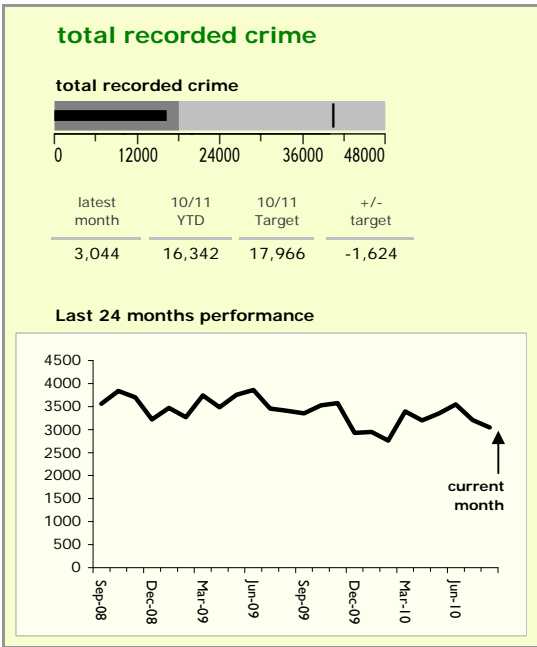

Leicestershire County : crime reduction dashboard 2010/11 : August 2010

national indicators

NI15 : serious violent crime	0.19
NI20 : assault with less serious injury	3.92
NI16 : serious acquisitive crime	9.59

(Rate per 1,000 population)

top 10 high crime areas

	recorded offences 10/11 YTD
Loughborough Centre West	346
Hinckley Town Centre	278
Coalville Centre	214
Fosse Park	178
Loughborough Bell Foundry	162
Melton Craven West	157
Guthlaxton College & Police Station	150
Castle Donington NE & Hemmington	148
Castle Donington W & Donington Park	134
Loughborough Centre South	125