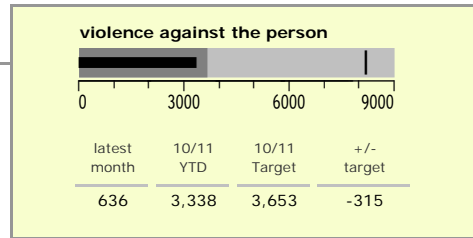

Leicestershire County : crime reduction dashboard 2010/11 : August 2010

national indicators

NI15 : serious violent crime	0.19
NI20 : assault with less serious injury	3.92
NI16 : serious acquisitive crime	9.59

(Rate per 1,000 population)

top 10 high crime areas

	recorded offences 10/11 YTD
Loughborough Centre West	346
Hinckley Town Centre	278
Coalville Centre	214
Fosse Park	178
Loughborough Bell Foundry	162
Melton Craven West	157
Guthlaxton College & Police Station	150
Castle Donington NE & Hemmington	148
Castle Donington W & Donington Park	134
Loughborough Centre South	125