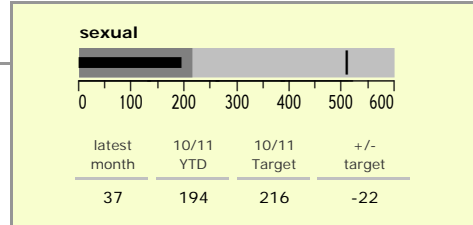

Leicestershire County : crime reduction dashboard 2010/11 : August 2010

national indicators

NI15 : serious violent crime	0.19
NI20 : assault with less serious injury	3.92
NI16 : serious acquisitive crime	9.59

(Rate per 1,000 population)

top 10 high crime areas

	recorded offences 10/11 YTD
Loughborough Centre West	346
Hinckley Town Centre	278
Coalville Centre	214
Fosse Park	178
Loughborough Bell Foundry	162
Melton Craven West	157
Guthlaxton College & Police Station	150
Castle Donington NE & Hemmington	148
Castle Donington W & Donington Park	134
Loughborough Centre South	125