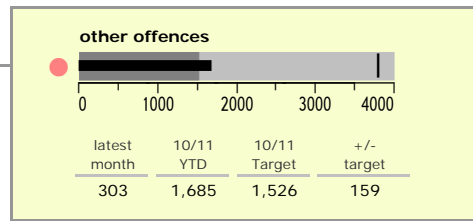

Leicestershire County : crime reduction dashboard 2010/11 : August 2010

national indicators

NI15 : serious violent crime	0.19
NI20 : assault with less serious injury	3.92
NI16 : serious acquisitive crime	9.59

(Rate per 1,000 population)

top 10 high crime areas

	recorded offences 10/11 YTD
Loughborough Centre West	346
Hinckley Town Centre	278
Coalville Centre	214
Fosse Park	178
Loughborough Bell Foundry	162
Melton Craven West	157
Guthlaxton College & Police Station	150
Castle Donington NE & Hemmington	148
Castle Donington W & Donington Park	134
Loughborough Centre South	125