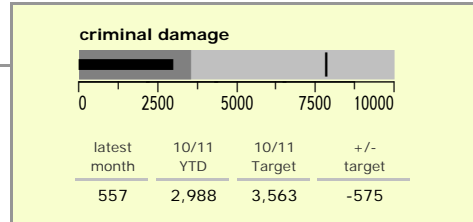

Leicestershire County : crime reduction dashboard 2010/11 : August 2010

national indicators

NI15 : serious violent crime	0.19
NI20 : assault with less serious injury	3.92
NI16 : serious acquisitive crime	9.59

(Rate per 1,000 population)

top 10 high crime areas

	recorded offences 10/11 YTD
Loughborough Centre West	346
Hinckley Town Centre	278
Coalville Centre	214
Fosse Park	178
Loughborough Bell Foundry	162
Melton Craven West	157
Guthlaxton College & Police Station	150
Castle Donington NE & Hemmington	148
Castle Donington W & Donington Park	134
Loughborough Centre South	125