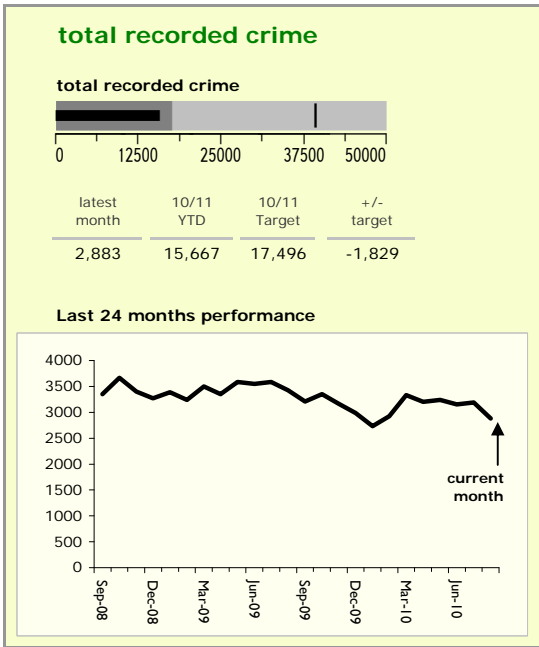

Leicester City : crime reduction dashboard 2010/11 : August 2010

national indicators

NI15 : serious violent crime	0.49
NI20 : assault with less serious injury	9.06
NI16 : serious acquisitive crime	21.57

(Rate per 1,000 population)

top 10 high crime areas

area	recorded offences 10/11 YTD
Cstle-City Centre	1,884
Cstle-De Montfort Street	380
Abb-Abbey Park	331
Cstle-De Montfort University	239
Bleys-Glenfield Hospital	196
Cstle-Victoria Park	186
Wcotes-Ridley Street	160
Cstle-Princess Road West	154
Humb-Quakesick Spinney	139
Fosse-Woodgate	129

key

- over target by 25% or less
- more than 25% over target