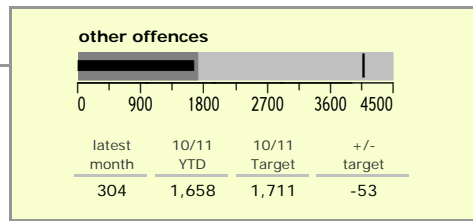

Leicester City : crime reduction dashboard 2010/11 : August 2010

national indicators

NI15 : serious violent crime	0.49
NI20 : assault with less serious injury	9.06
NI16 : serious acquisitive crime	21.57

(Rate per 1,000 population)

top 10 high crime areas

area	recorded offences 10/11 YTD
Cstle-City Centre	1,884
Cstle-De Montfort Street	380
Abb-Abbey Park	331
Cstle-De Montfort University	239
Bleys-Glenfield Hospital	196
Cstle-Victoria Park	186
Wcotes-Ridley Street	160
Cstle-Princess Road West	154
Humb-Quakesick Spinney	139
Fosse-Woodgate	129