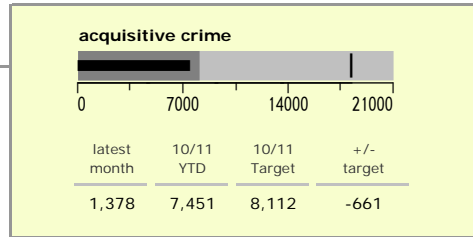

Leicester City : crime reduction dashboard 2010/11 : August 2010

national indicators

NI15 : serious violent crime	0.49
NI20 : assault with less serious injury	9.06
NI16 : serious acquisitive crime	21.57

(Rate per 1,000 population)

top 10 high crime areas

area	recorded offences 10/11 YTD
Cstle-City Centre	1,884
Cstle-De Montfort Street	380
Abb-Abbey Park	331
Cstle-De Montfort University	239
Bleys-Glenfield Hospital	196
Cstle-Victoria Park	186
Wcotes-Ridley Street	160
Cstle-Princess Road West	154
Humb-Quakesick Spinney	139
Fosse-Woodgate	129