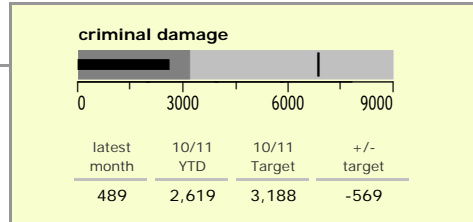

Leicester City : crime reduction dashboard 2010/11 : August 2010

national indicators

NI15 : serious violent crime	0.49
NI20 : assault with less serious injury	9.06
NI16 : serious acquisitive crime	21.57

(Rate per 1,000 population)

top 10 high crime areas

area	recorded offences 10/11 YTD
Cstle-City Centre	1,884
Cstle-De Montfort Street	380
Abb-Abbey Park	331
Cstle-De Montfort University	239
Bleys-Glenfield Hospital	196
Cstle-Victoria Park	186
Wcotes-Ridley Street	160
Cstle-Princess Road West	154
Humb-Quakesick Spinney	139
Fosse-Woodgate	129