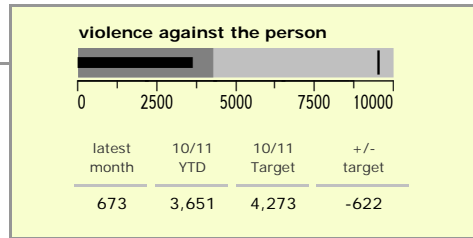

Leicester City : crime reduction dashboard 2010/11 : August 2010

national indicators

NI15 : serious violent crime	0.49
NI20 : assault with less serious injury	9.06
NI16 : serious acquisitive crime	21.57

(Rate per 1,000 population)

top 10 high crime areas

area	recorded offences 10/11 YTD
Cstle-City Centre	1,884
Cstle-De Montfort Street	380
Abb-Abbey Park	331
Cstle-De Montfort University	239
Bleys-Glenfield Hospital	196
Cstle-Victoria Park	186
Wcotes-Ridley Street	160
Cstle-Princess Road West	154
Humb-Quakesick Spinney	139
Fosse-Woodgate	129