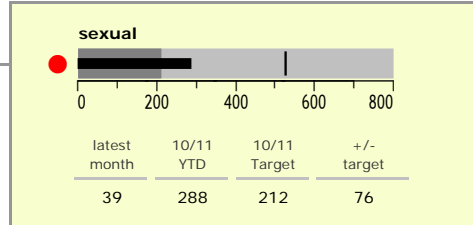

key

- over target by 25% or less
- more than 25% over target