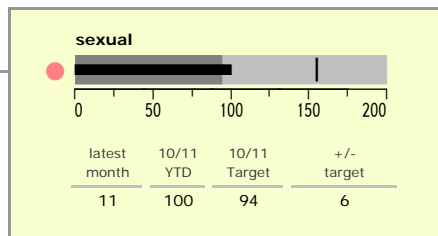

key

- over target by 25% or less
- more than 25% over target