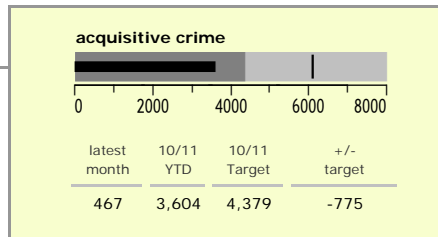

# Charnwood Borough : crime reduction dashboard 2010/11 : November 2010

### national indicators

NI15 : serious violent crime	0.31
NI20 : assault with less serious injury	5.20
NI16 : serious acquisitive crime	10.19

(Rate per 1,000 population)

### top 10 high crime areas

	recorded offences 10/11 YTD
Loughborough Centre West	687
Loughborough Bell Foundry	327
Loughborough Toothill Road	305
Loughborough Centre South	245
Loughborough Canal South	203
Thurmaston North West	185
Loughborough Ashby East	157
Loughborough Derby Road East	144
Loughborough Woodthorpe	140
Birstall Centre	119