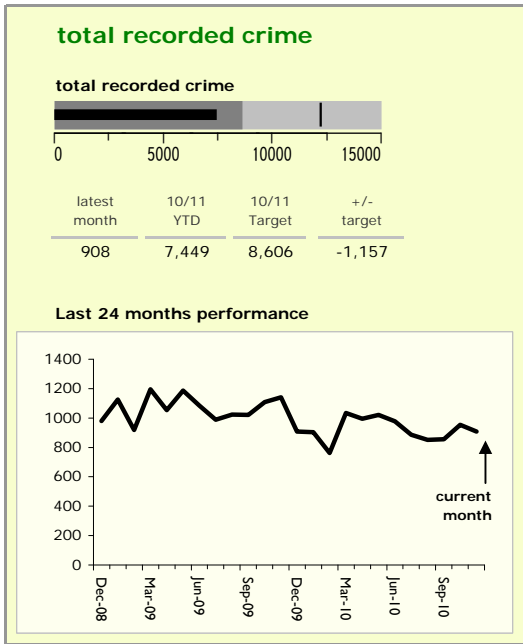

# Charnwood Borough : crime reduction dashboard 2010/11 : November 2010

### national indicators

NI15 : serious violent crime	0.31
NI20 : assault with less serious injury	5.20
NI16 : serious acquisitive crime	10.19

(Rate per 1,000 population)

### top 10 high crime areas

	recorded offences 10/11 YTD
Loughborough Centre West	687
Loughborough Bell Foundry	327
Loughborough Toothill Road	305
Loughborough Centre South	245
Loughborough Canal South	203
Thurmaston North West	185
Loughborough Ashby East	157
Loughborough Derby Road East	144
Loughborough Woodthorpe	140
Birstall Centre	119