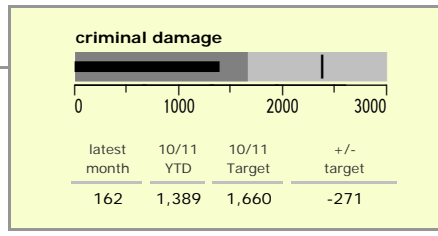

key

- over target by 25% or less
- more than 25% over target