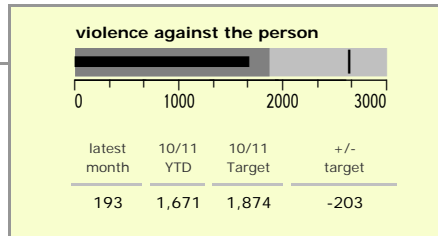

key

- over target by 25% or less
- more than 25% over target