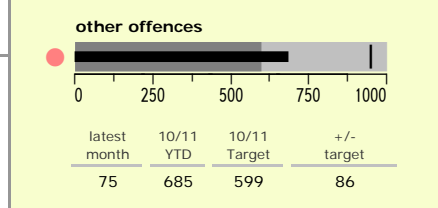

# Charnwood Borough : crime reduction dashboard 2010/11 : November 2010

### national indicators

NI15 : serious violent crime	0.31
NI20 : assault with less serious injury	5.20
NI16 : serious acquisitive crime	10.19

(Rate per 1,000 population)

### top 10 high crime areas

	recorded offences 10/11 YTD
Loughborough Centre West	687
Loughborough Bell Foundry	327
Loughborough Toothill Road	305
Loughborough Centre South	245
Loughborough Canal South	203
Thurmaston North West	185
Loughborough Ashby East	157
Loughborough Derby Road East	144
Loughborough Woodthorpe	140
Birstall Centre	119