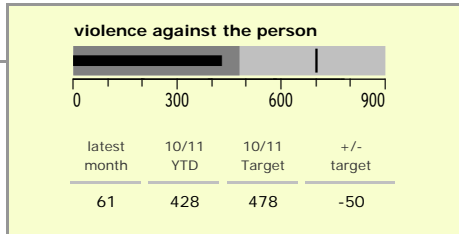

Harborough District : crime reduction dashboard 2010/11 : November 2010

national indicators

NI15 : serious violent crime	0.13
NI20 : assault with less serious injury	2.48
NI16 : serious acquisitive crime	6.71

(Rate per 1,000 population)

top 10 high crime areas

	recorded offences 10/11 YTD
Lutterworth Centre & East	179
● Little Bowden South	154
Market Harborough Coventry Road	141
● Misterton, Gilmorton & Swinford	101
● Mkt Harborough E & Welland Ind. Est.	92
Ullesthorne & Magna Park	87
Market Harborough Centre	84
Bosworth, Kilworth & Mowsley	68
Great Bowden	68
● Tilton, Hungarton & Tugby	67