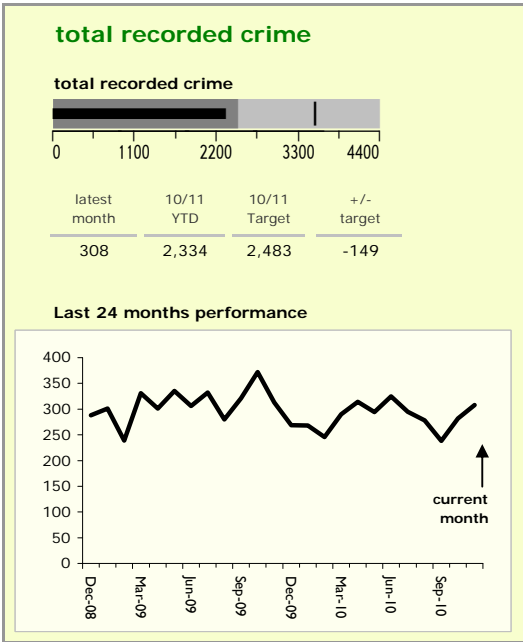

Harborough District : crime reduction dashboard 2010/11 : November 2010

national indicators

NI15 : serious violent crime	0.13
NI20 : assault with less serious injury	2.48
NI16 : serious acquisitive crime	6.71

(Rate per 1,000 population)

top 10 high crime areas

	recorded offences 10/11 YTD
Lutterworth Centre & East	179
● Little Bowden South	154
Market Harborough Coventry Road	141
● Misterton, Gilmorton & Swinford	101
● Mkt Harborough E & Welland Ind. Est.	92
Ullesthorne & Magna Park	87
Market Harborough Centre	84
Bosworth, Kilworth & Mowsley	68
Great Bowden	68
● Tilton, Hungarton & Tugby	67

key

- over target by 25% or less
- more than 25% over target