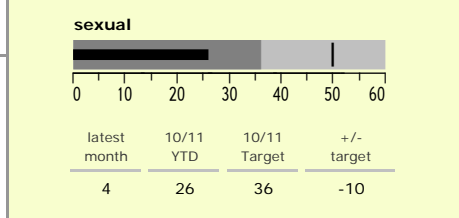

Harborough District : crime reduction dashboard 2010/11 : November 2010

national indicators

NI15 : serious violent crime	0.13
NI20 : assault with less serious injury	2.48
NI16 : serious acquisitive crime	6.71

(Rate per 1,000 population)

top 10 high crime areas

	recorded offences 10/11 YTD
Lutterworth Centre & East	179
● Little Bowden South	154
Market Harborough Coventry Road	141
● Misterton, Gilmorton & Swinford	101
● Mkt Harborough E & Welland Ind. Est.	92
Ullesthorne & Magna Park	87
Market Harborough Centre	84
Bosworth, Kilworth & Mowsley	68
Great Bowden	68
● Tilton, Hungarton & Tugby	67