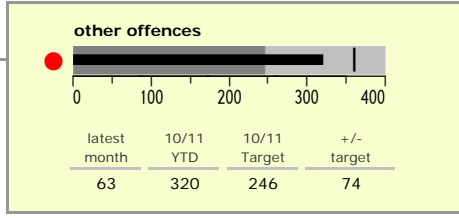

Harborough District : crime reduction dashboard 2010/11 : November 2010

national indicators

NI15 : serious violent crime	0.13
NI20 : assault with less serious injury	2.48
NI16 : serious acquisitive crime	6.71

(Rate per 1,000 population)

top 10 high crime areas

	recorded offences 10/11 YTD
Lutterworth Centre & East	179
● Little Bowden South	154
Market Harborough Coventry Road	141
● Misterton, Gilmorton & Swinford	101
● Mkt Harborough E & Welland Ind. Est.	92
Ullesthorne & Magna Park	87
Market Harborough Centre	84
Bosworth, Kilworth & Mowsley	68
Great Bowden	68
● Tilton, Hungarton & Tugby	67