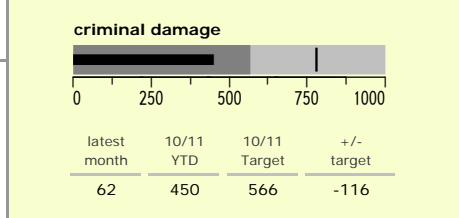

Harborough District : crime reduction dashboard 2010/11 : November 2010

national indicators

NI15 : serious violent crime	0.13
NI20 : assault with less serious injury	2.48
NI16 : serious acquisitive crime	6.71

(Rate per 1,000 population)

top 10 high crime areas

	recorded offences 10/11 YTD
Lutterworth Centre & East	179
● Little Bowden South	154
Market Harborough Coventry Road	141
● Misterton, Gilmorton & Swinford	101
● Mkt Harborough E & Welland Ind. Est.	92
Ullesthorne & Magna Park	87
Market Harborough Centre	84
Bosworth, Kilworth & Mowsley	68
Great Bowden	68
● Tilton, Hungarton & Tugby	67

key

- over target by 25% or less
- more than 25% over target