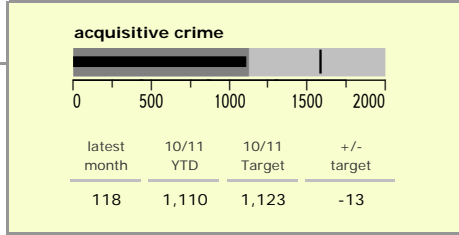

Harborough District : crime reduction dashboard 2010/11 : November 2010

national indicators

NI15 : serious violent crime	0.13
NI20 : assault with less serious injury	2.48
NI16 : serious acquisitive crime	6.71

(Rate per 1,000 population)

top 10 high crime areas

	recorded offences 10/11 YTD
Lutterworth Centre & East	179
● Little Bowden South	154
Market Harborough Coventry Road	141
● Misterton, Gilmorton & Swinford	101
● Mkt Harborough E & Welland Ind. Est.	92
Ullesthorne & Magna Park	87
Market Harborough Centre	84
Bosworth, Kilworth & Mowsley	68
Great Bowden	68
● Tilton, Hungarton & Tugby	67