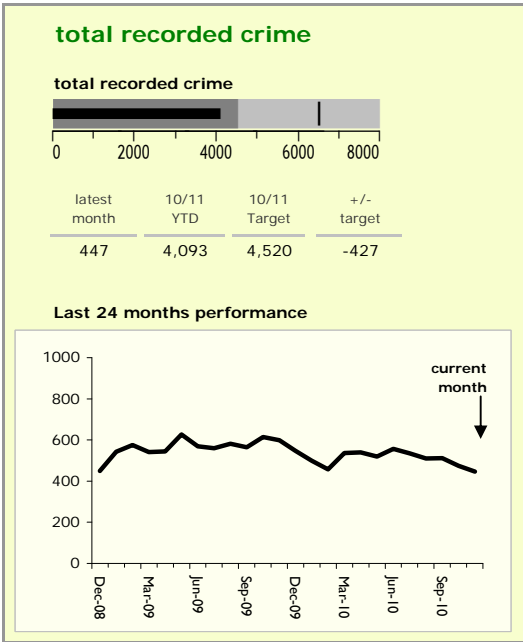

# Hinckley and Bosworth Borough : crime reduction dashboard 2010/11 : November 2010

### national indicators

NI15 : serious violent crime	0.19
NI20 : assault with less serious injury	3.36
NI16 : serious acquisitive crime	9.64

(Rate per 1,000 population)