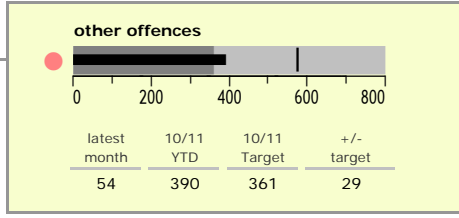

key
● over target by 25% or less
● more than 25% over target