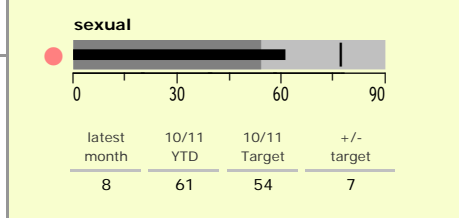

key
● over target by 25% or less
● more than 25% over target