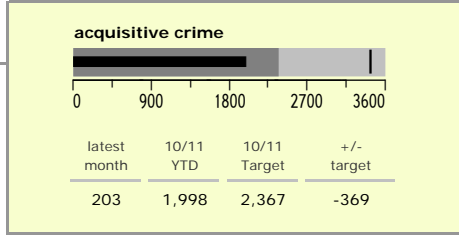

key
● over target by 25% or less
● more than 25% over target