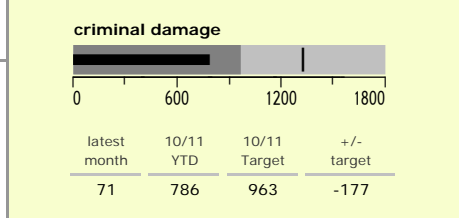

key
● over target by 25% or less
● more than 25% over target