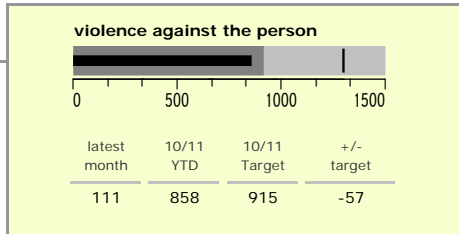

key
● over target by 25% or less
● more than 25% over target