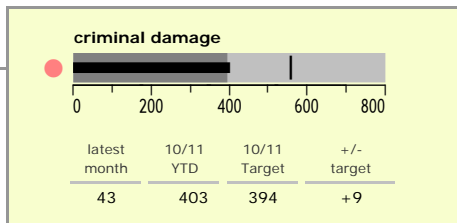

Melton Borough : crime reduction dashboard 2010/11 : November 2010

national indicators

NI15 : serious violent crime	0.18
NI20 : assault with less serious injury	3.96
NI16 : serious acquisitive crime	7.86

(Rate per 1,000 population)

top 10 high crime areas

	recorded offences 10/11 YTD
● Melton Craven West	280
● Melton Dorian North	116
● Melton Warwick East	106
Melton Egerton East	101
Melton Warwick West	84
Melton Sysonby South	83
Melton Newport West	75
Melton Newport South	69
● Waltham-on-the-Wolds & Scalford	68
Greater Frisby-on-the-Wreake	60