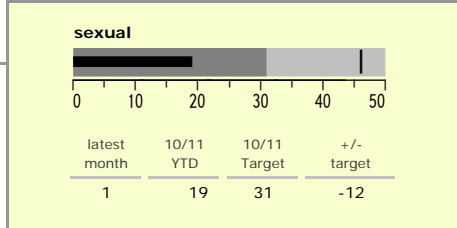

Melton Borough : crime reduction dashboard 2010/11 : November 2010

national indicators

NI15 : serious violent crime	0.18
NI20 : assault with less serious injury	3.96
NI16 : serious acquisitive crime	7.86

(Rate per 1,000 population)

top 10 high crime areas

	recorded offences 10/11 YTD
● Melton Craven West	280
● Melton Dorian North	116
● Melton Warwick East	106
Melton Egerton East	101
Melton Warwick West	84
Melton Sysonby South	83
Melton Newport West	75
Melton Newport South	69
● Waltham-on-the-Wolds & Scalford	68
Greater Frisby-on-the-Wreake	60