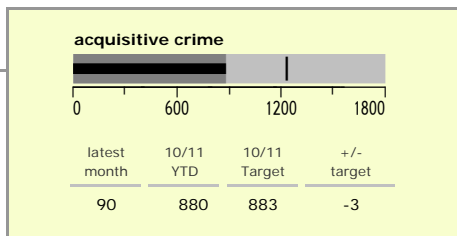

Melton Borough : crime reduction dashboard 2010/11 : November 2010

national indicators

NI15 : serious violent crime	0.18
NI20 : assault with less serious injury	3.96
NI16 : serious acquisitive crime	7.86

(Rate per 1,000 population)

top 10 high crime areas

	recorded offences 10/11 YTD
● Melton Craven West	280
● Melton Dorian North	116
● Melton Warwick East	106
Melton Egerton East	101
Melton Warwick West	84
Melton Sysonby South	83
Melton Newport West	75
Melton Newport South	69
● Waltham-on-the-Wolds & Scalford	68
Greater Frisby-on-the-Wreake	60