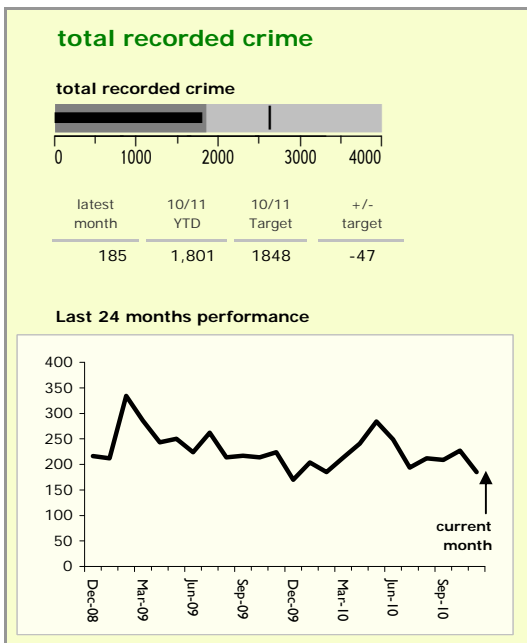

Melton Borough : crime reduction dashboard 2010/11 : November 2010

national indicators

NI15 : serious violent crime	0.18
NI20 : assault with less serious injury	3.96
NI16 : serious acquisitive crime	7.86

(Rate per 1,000 population)

top 10 high crime areas

	recorded offences 10/11 YTD
● Melton Craven West	280
● Melton Dorian North	116
● Melton Warwick East	106
Melton Egerton East	101
Melton Warwick West	84
Melton Sysonby South	83
Melton Newport West	75
Melton Newport South	69
● Waltham-on-the-Wolds & Scalford	68
Greater Frisby-on-the-Wreake	60