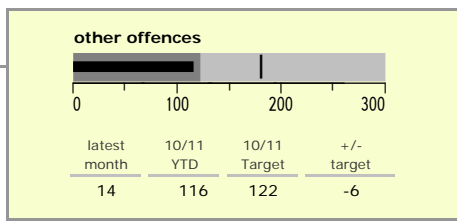

Melton Borough : crime reduction dashboard 2010/11 : November 2010

national indicators

NI15 : serious violent crime	0.18
NI20 : assault with less serious injury	3.96
NI16 : serious acquisitive crime	7.86

(Rate per 1,000 population)

top 10 high crime areas

	recorded offences 10/11 YTD
● Melton Craven West	280
● Melton Dorian North	116
● Melton Warwick East	106
Melton Egerton East	101
Melton Warwick West	84
Melton Sysonby South	83
Melton Newport West	75
Melton Newport South	69
● Waltham-on-the-Wolds & Scalford	68
Greater Frisby-on-the-Wreake	60