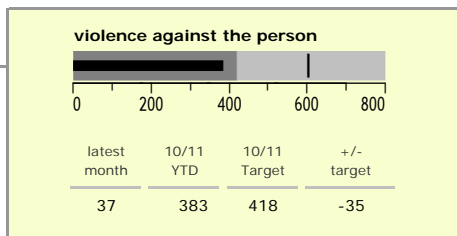

Melton Borough : crime reduction dashboard 2010/11 : November 2010

national indicators

NI15 : serious violent crime	0.18
NI20 : assault with less serious injury	3.96
NI16 : serious acquisitive crime	7.86

(Rate per 1,000 population)

top 10 high crime areas

	recorded offences 10/11 YTD
● Melton Craven West	280
● Melton Dorian North	116
● Melton Warwick East	106
Melton Egerton East	101
Melton Warwick West	84
Melton Sysonby South	83
Melton Newport West	75
Melton Newport South	69
● Waltham-on-the-Wolds & Scalford	68
Greater Frisby-on-the-Wreake	60