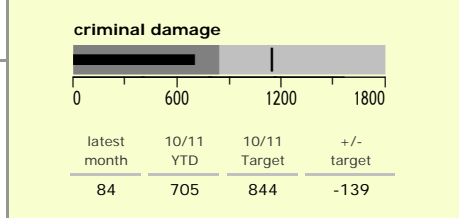

North West Leicestershire District : crime reduction dashboard 2010/11 : November 2010

national indicators

NI15 : serious violent crime	0.15
NI20 : assault with less serious injury	5.06
NI16 : serious acquisitive crime	9.62

(Rate per 1,000 population)

top 10 high crime areas

	recorded offences 10/11 YTD
Coalville Centre	403
Castle Donington NE & Hemmington	255
Castle Donington W & Donington Park	165
● Measham Centre	128
● Bardon	125
● Castle Donington South	116
Ashby Castle North	109
● Coalville Stephenson Way	109
Greater Appleby	108
● Ashby Ivanhoe East	107

key

- over target by 25% or less
- more than 25% over target