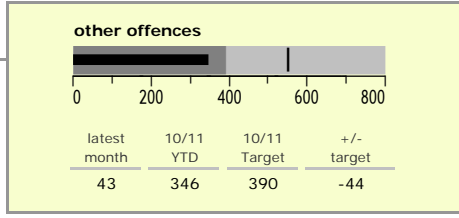

North West Leicestershire District : crime reduction dashboard 2010/11 : November 2010

national indicators

NI15 : serious violent crime	0.15
NI20 : assault with less serious injury	5.06
NI16 : serious acquisitive crime	9.62

(Rate per 1,000 population)

top 10 high crime areas

	recorded offences 10/11 YTD
Coalville Centre	403
Castle Donington NE & Hemmington	255
Castle Donington W & Donington Park	165
● Measham Centre	128
● Bardon	125
● Castle Donington South	116
Ashby Castle North	109
● Coalville Stephenson Way	109
Greater Appleby	108
● Ashby Ivanhoe East	107