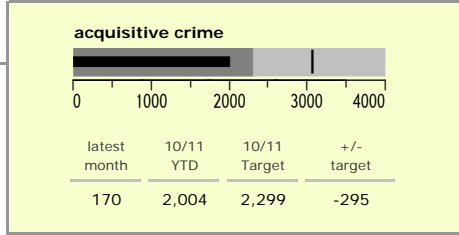

North West Leicestershire District : crime reduction dashboard 2010/11 : November 2010

national indicators

NI15 : serious violent crime	0.15
NI20 : assault with less serious injury	5.06
NI16 : serious acquisitive crime	9.62

(Rate per 1,000 population)

top 10 high crime areas

	recorded offences 10/11 YTD
Coalville Centre	403
Castle Donington NE & Hemmington	255
Castle Donington W & Donington Park	165
● Measham Centre	128
● Bardon	125
● Castle Donington South	116
Ashby Castle North	109
● Coalville Stephenson Way	109
Greater Appleby	108
● Ashby Ivanhoe East	107