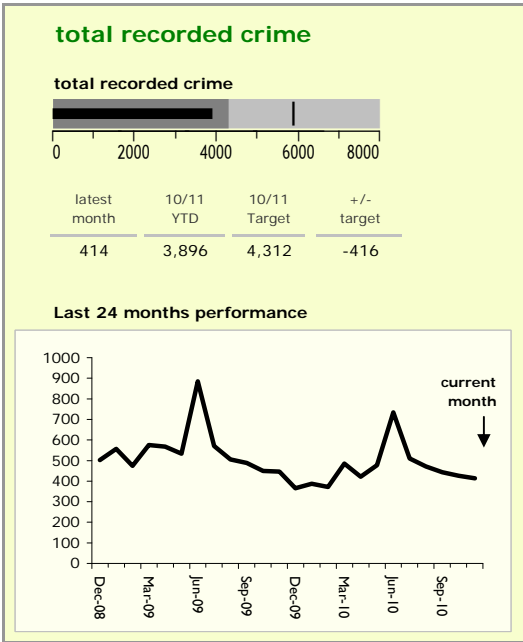

North West Leicestershire District : crime reduction dashboard 2010/11 : November 2010

national indicators

NI15 : serious violent crime	0.15
NI20 : assault with less serious injury	5.06
NI16 : serious acquisitive crime	9.62

(Rate per 1,000 population)

top 10 high crime areas

	recorded offences 10/11 YTD
Coalville Centre	403
Castle Donington NE & Hemmington	255
Castle Donington W & Donington Park	165
● Measham Centre	128
● Bardon	125
● Castle Donington South	116
Ashby Castle North	109
● Coalville Stephenson Way	109
Greater Appleby	108
● Ashby Ivanhoe East	107

key

- over target by 25% or less
- more than 25% over target