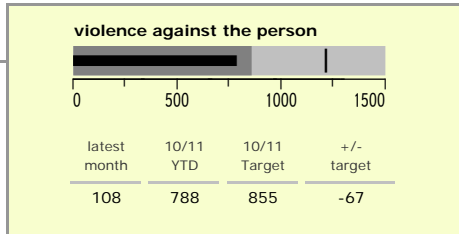

North West Leicestershire District : crime reduction dashboard 2010/11 : November 2010

national indicators

NI15 : serious violent crime	0.15
NI20 : assault with less serious injury	5.06
NI16 : serious acquisitive crime	9.62

(Rate per 1,000 population)

top 10 high crime areas

	recorded offences 10/11 YTD
Coalville Centre	403
Castle Donington NE & Hemmington	255
Castle Donington W & Donington Park	165
● Measham Centre	128
● Bardon	125
● Castle Donington South	116
Ashby Castle North	109
● Coalville Stephenson Way	109
Greater Appleby	108
● Ashby Ivanhoe East	107