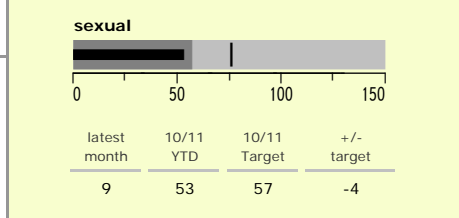

North West Leicestershire District : crime reduction dashboard 2010/11 : November 2010

national indicators

NI15 : serious violent crime	0.15
NI20 : assault with less serious injury	5.06
NI16 : serious acquisitive crime	9.62

(Rate per 1,000 population)

top 10 high crime areas

	recorded offences 10/11 YTD
Coalville Centre	403
Castle Donington NE & Hemmington	255
Castle Donington W & Donington Park	165
● Measham Centre	128
● Bardon	125
● Castle Donington South	116
Ashby Castle North	109
● Coalville Stephenson Way	109
Greater Appleby	108
● Ashby Ivanhoe East	107