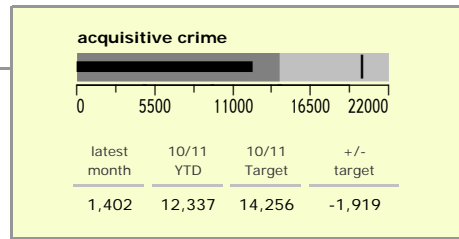

Leicestershire County : crime reduction dashboard 2010/11 : November 2010

national indicators

NI15 : serious violent crime	0.20
NI20 : assault with less serious injury	3.92
NI16 : serious acquisitive crime	9.11

(Rate per 1,000 population)

top 10 high crime areas

	recorded offences 10/11 YTD
Loughborough Centre West	687
Hinckley Town Centre	521
Coalville Centre	403
Fosse Park	368
Loughborough Bell Foundry	327
Loughborough Toothill Road	305
Guthlaxton College & Police Station	289
Melton Craven West	280
Castle Donington NE & Hemmington	255
Loughborough Centre South	245