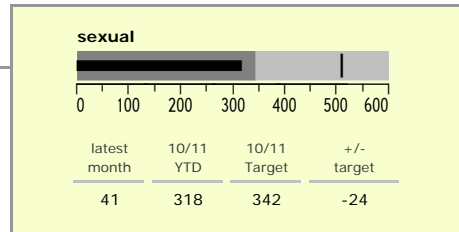

Leicestershire County : crime reduction dashboard 2010/11 : November 2010

national indicators

NI15 : serious violent crime	0.20
NI20 : assault with less serious injury	3.92
NI16 : serious acquisitive crime	9.11

(Rate per 1,000 population)

top 10 high crime areas

	recorded offences 10/11 YTD
Loughborough Centre West	687
Hinckley Town Centre	521
Coalville Centre	403
Fosse Park	368
Loughborough Bell Foundry	327
Loughborough Toothill Road	305
Guthlaxton College & Police Station	289
Melton Craven West	280
Castle Donington NE & Hemmington	255
Loughborough Centre South	245