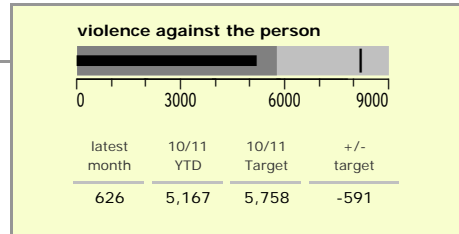

Leicestershire County : crime reduction dashboard 2010/11 : November 2010

national indicators

NI15 : serious violent crime	0.20
NI20 : assault with less serious injury	3.92
NI16 : serious acquisitive crime	9.11

(Rate per 1,000 population)

top 10 high crime areas

	recorded offences 10/11 YTD
Loughborough Centre West	687
Hinckley Town Centre	521
Coalville Centre	403
Fosse Park	368
Loughborough Bell Foundry	327
Loughborough Toothill Road	305
Guthlaxton College & Police Station	289
Melton Craven West	280
Castle Donington NE & Hemmington	255
Loughborough Centre South	245