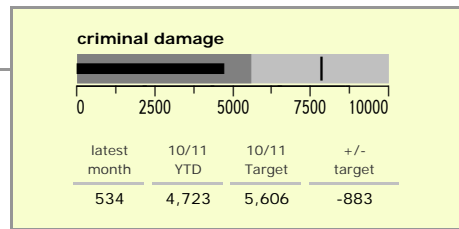

Leicestershire County : crime reduction dashboard 2010/11 : November 2010

national indicators

NI15 : serious violent crime	0.20
NI20 : assault with less serious injury	3.92
NI16 : serious acquisitive crime	9.11

(Rate per 1,000 population)

top 10 high crime areas

	recorded offences 10/11 YTD
Loughborough Centre West	687
Hinckley Town Centre	521
Coalville Centre	403
Fosse Park	368
Loughborough Bell Foundry	327
Loughborough Toothill Road	305
Guthlaxton College & Police Station	289
Melton Craven West	280
Castle Donington NE & Hemmington	255
Loughborough Centre South	245