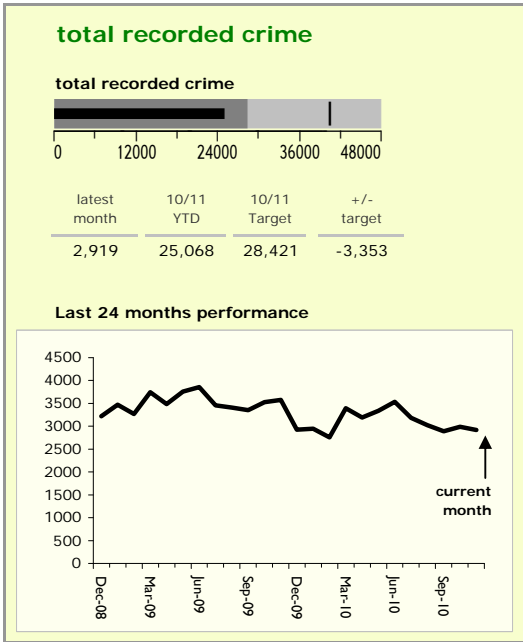

Leicestershire County : crime reduction dashboard 2010/11 : November 2010

national indicators

NI15 : serious violent crime	0.20
NI20 : assault with less serious injury	3.92
NI16 : serious acquisitive crime	9.11

(Rate per 1,000 population)

top 10 high crime areas

	recorded offences 10/11 YTD
Loughborough Centre West	687
Hinckley Town Centre	521
Coalville Centre	403
Fosse Park	368
Loughborough Bell Foundry	327
Loughborough Toothill Road	305
Guthlaxton College & Police Station	289
Melton Craven West	280
Castle Donington NE & Hemmington	255
Loughborough Centre South	245

key
● over target by 25% or less
● more than 25% over target