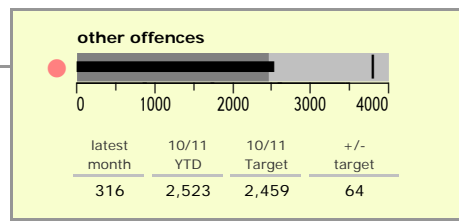

Leicestershire County : crime reduction dashboard 2010/11 : November 2010

national indicators

NI15 : serious violent crime	0.20
NI20 : assault with less serious injury	3.92
NI16 : serious acquisitive crime	9.11

(Rate per 1,000 population)

top 10 high crime areas

	recorded offences 10/11 YTD
Loughborough Centre West	687
Hinckley Town Centre	521
Coalville Centre	403
Fosse Park	368
Loughborough Bell Foundry	327
Loughborough Toothill Road	305
Guthlaxton College & Police Station	289
Melton Craven West	280
Castle Donington NE & Hemmington	255
Loughborough Centre South	245