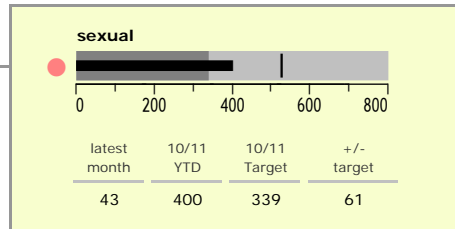

Leicester City : crime reduction dashboard 2010/11 : November 2010

national indicators

NI15 : serious violent crime	0.53
NI20 : assault with less serious injury	8.97
NI16 : serious acquisitive crime	20.74

(Rate per 1,000 population)

top 10 high crime areas

	recorded offences 10/11 YTD
Cstle-City Centre	3,820
● Cstle-De Montfort Street	735
● Abb-Abbey Park	579
Cstle-De Montfort University	484
Bleys-Glenfield Hospital	359
Cstle-Victoria Park	348
Cstle-Princess Road West	302
● Wcotes-Ridley Street	272
● Humb-Quakesick Spinney	267
● Fosse-Woodgate	251