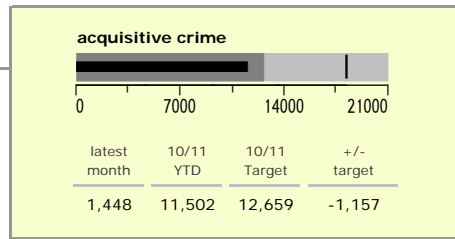

Leicester City : crime reduction dashboard 2010/11 : November 2010

national indicators

NI15 : serious violent crime	0.53
NI20 : assault with less serious injury	8.97
NI16 : serious acquisitive crime	20.74

(Rate per 1,000 population)

top 10 high crime areas

	recorded offences 10/11 YTD
Cstle-City Centre	3,820
● Cstle-De Montfort Street	735
● Abb-Abbey Park	579
Cstle-De Montfort University	484
Bleys-Glenfield Hospital	359
Cstle-Victoria Park	348
Cstle-Princess Road West	302
● Wcotes-Ridley Street	272
● Humb-Quakesick Spinney	267
● Fosse-Woodgate	251