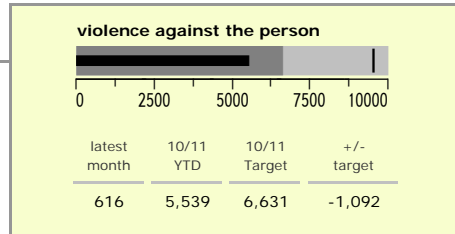

Leicester City : crime reduction dashboard 2010/11 : November 2010

national indicators

NI15 : serious violent crime	0.53
NI20 : assault with less serious injury	8.97
NI16 : serious acquisitive crime	20.74

(Rate per 1,000 population)

top 10 high crime areas

	recorded offences 10/11 YTD
Cstle-City Centre	3,820
● Cstle-De Montfort Street	735
● Abb-Abbey Park	579
Cstle-De Montfort University	484
Bleys-Glenfield Hospital	359
Cstle-Victoria Park	348
Cstle-Princess Road West	302
● Wcotes-Ridley Street	272
● Humb-Quakesick Spinney	267
● Fosse-Woodgate	251