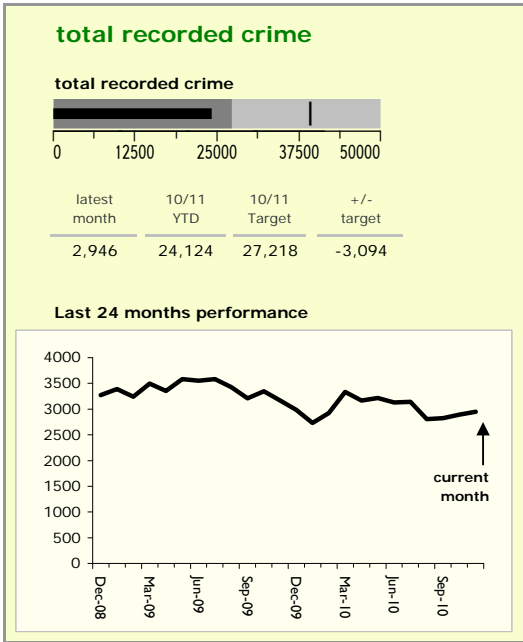

Leicester City : crime reduction dashboard 2010/11 : November 2010

national indicators

NI15 : serious violent crime	0.53
NI20 : assault with less serious injury	8.97
NI16 : serious acquisitive crime	20.74

(Rate per 1,000 population)

top 10 high crime areas

	recorded offences 10/11 YTD
Cstle-City Centre	3,820
● Cstle-De Montfort Street	735
● Abb-Abbey Park	579
Cstle-De Montfort University	484
Bleys-Glenfield Hospital	359
Cstle-Victoria Park	348
Cstle-Princess Road West	302
● Wcotes-Ridley Street	272
● Humb-Quakesick Spinney	267
● Fosse-Woodgate	251

key

- over target by 25% or less
- more than 25% over target