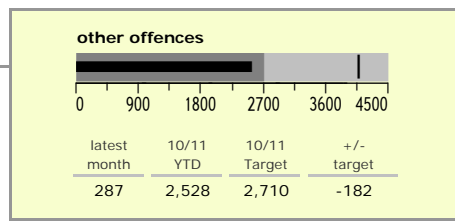

Leicester City : crime reduction dashboard 2010/11 : November 2010

national indicators

NI15 : serious violent crime	0.53
NI20 : assault with less serious injury	8.97
NI16 : serious acquisitive crime	20.74

(Rate per 1,000 population)

top 10 high crime areas

	recorded offences 10/11 YTD
Cstle-City Centre	3,820
● Cstle-De Montfort Street	735
● Abb-Abbey Park	579
Cstle-De Montfort University	484
Bleys-Glenfield Hospital	359
Cstle-Victoria Park	348
Cstle-Princess Road West	302
● Wcotes-Ridley Street	272
● Humb-Quakesick Spinney	267
● Fosse-Woodgate	251