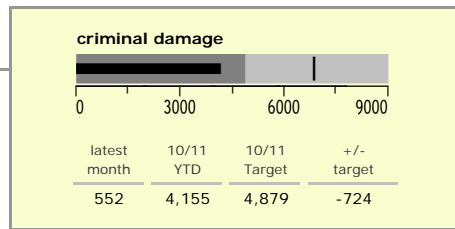

Leicester City : crime reduction dashboard 2010/11 : November 2010

national indicators

NI15 : serious violent crime	0.53
NI20 : assault with less serious injury	8.97
NI16 : serious acquisitive crime	20.74

(Rate per 1,000 population)

top 10 high crime areas

	recorded offences 10/11 YTD
Cstle-City Centre	3,820
● Cstle-De Montfort Street	735
● Abb-Abbey Park	579
Cstle-De Montfort University	484
Bleys-Glenfield Hospital	359
Cstle-Victoria Park	348
Cstle-Princess Road West	302
● Wcotes-Ridley Street	272
● Humb-Quakesick Spinney	267
● Fosse-Woodgate	251