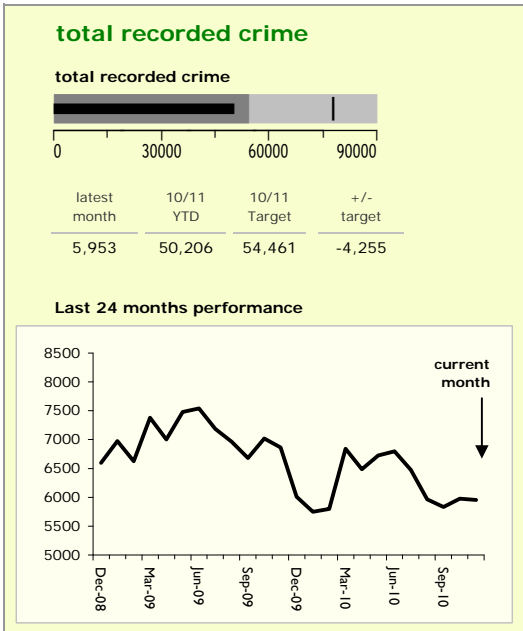

Leicestershire Force Area : crime reduction dashboard 2010/11 : November 2010

national indicators

NI15 : serious violent crime	0.30
NI20 : assault with less serious injury	5.41
NI16 : serious acquisitive crime	12.46

(Rate per 1,000 population)

top 10 high crime areas

	recorded offences 10/11 YTD
Cstle-City Centre	3,820
● Cstle-De Montfort Street	735
Loughborough Centre West	687
● Abb-Abbey Park	579
Hinckley Town Centre	521
Cstle-De Montfort University	484
Coalville Centre	403
Fosse Park	368
Bleys-Glenfield Hospital	359
Cstle-Victoria Park	348

key

- over target by 25% or less
- more than 25% over target