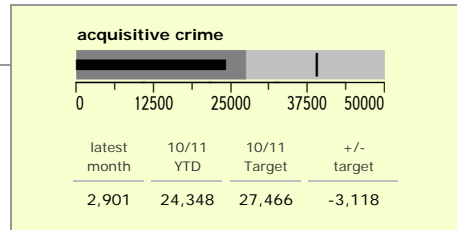

Leicestershire Force Area : crime reduction dashboard 2010/11 : November 2010

national indicators

NI15 : serious violent crime	0.30
NI20 : assault with less serious injury	5.41
NI16 : serious acquisitive crime	12.46

(Rate per 1,000 population)

top 10 high crime areas

	recorded offences 10/11 YTD
Cstle-City Centre	3,820
● Cstle-De Montfort Street	735
Loughborough Centre West	687
● Abb-Abbey Park	579
Hinckley Town Centre	521
Cstle-De Montfort University	484
Coalville Centre	403
Fosse Park	368
Bleys-Glenfield Hospital	359
Cstle-Victoria Park	348