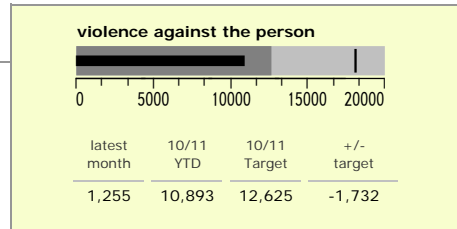

Leicestershire Force Area : crime reduction dashboard 2010/11 : November 2010

national indicators

NI15 : serious violent crime	0.30
NI20 : assault with less serious injury	5.41
NI16 : serious acquisitive crime	12.46

(Rate per 1,000 population)

top 10 high crime areas

	recorded offences 10/11 YTD
Cstle-City Centre	3,820
● Cstle-De Montfort Street	735
Loughborough Centre West	687
● Abb-Abbey Park	579
Hinckley Town Centre	521
Cstle-De Montfort University	484
Coalville Centre	403
Fosse Park	368
Bleys-Glenfield Hospital	359
Cstle-Victoria Park	348