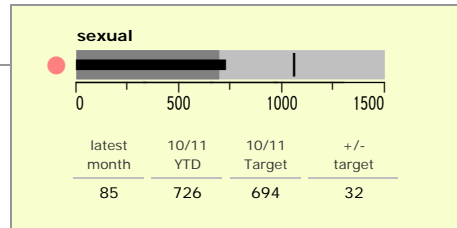

Leicestershire Force Area : crime reduction dashboard 2010/11 : November 2010

national indicators

NI15 : serious violent crime	0.30
NI20 : assault with less serious injury	5.41
NI16 : serious acquisitive crime	12.46

(Rate per 1,000 population)

top 10 high crime areas

	recorded offences 10/11 YTD
Cstle-City Centre	3,820
● Cstle-De Montfort Street	735
Loughborough Centre West	687
● Abb-Abbey Park	579
Hinckley Town Centre	521
Cstle-De Montfort University	484
Coalville Centre	403
Fosse Park	368
Bleys-Glenfield Hospital	359
Cstle-Victoria Park	348