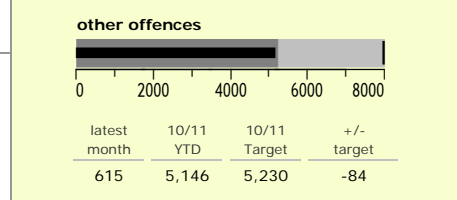

Leicestershire Force Area : crime reduction dashboard 2010/11 : November 2010

national indicators

NI15 : serious violent crime	0.30
NI20 : assault with less serious injury	5.41
NI16 : serious acquisitive crime	12.46

(Rate per 1,000 population)

top 10 high crime areas

	recorded offences 10/11 YTD
Cstle-City Centre	3,820
● Cstle-De Montfort Street	735
Loughborough Centre West	687
● Abb-Abbey Park	579
Hinckley Town Centre	521
Cstle-De Montfort University	484
Coalville Centre	403
Fosse Park	368
Bleys-Glenfield Hospital	359
Cstle-Victoria Park	348