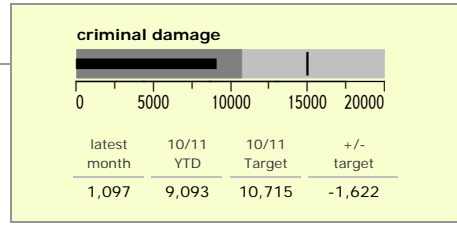

Leicestershire Force Area : crime reduction dashboard 2010/11 : November 2010

national indicators

NI15 : serious violent crime	0.30
NI20 : assault with less serious injury	5.41
NI16 : serious acquisitive crime	12.46

(Rate per 1,000 population)

top 10 high crime areas

	recorded offences 10/11 YTD
Cstle-City Centre	3,820
● Cstle-De Montfort Street	735
Loughborough Centre West	687
● Abb-Abbey Park	579
Hinckley Town Centre	521
Cstle-De Montfort University	484
Coalville Centre	403
Fosse Park	368
Bleys-Glenfield Hospital	359
Cstle-Victoria Park	348