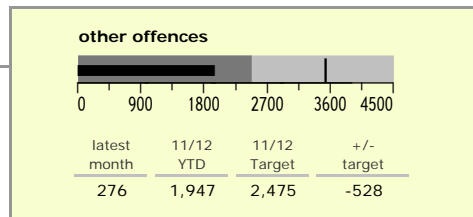

Leicester City : crime reduction dashboard 2011/12 : November 2011

national indicators

NI15 : serious violent crime	0.75
NI20 : assault with less serious injury	8.69
NI16 : serious acquisitive crime	19.21

(Rate per 1,000 population)

top 10 high crime areas

area	recorded offences 11/12 YTD
Castle-City Centre	4,022
Castle-De Montfort Street	549
Abb-Abbey Park	495
Bleys-Glenfield Hospital	464
Castle-De Montfort University	457
Castle-Victoria Park	385
Wcotes-Bede Park	290
Castle-Princess Road West	289
Wcotes-Westleigh Road	228
Fosse-Bosworth Street	220