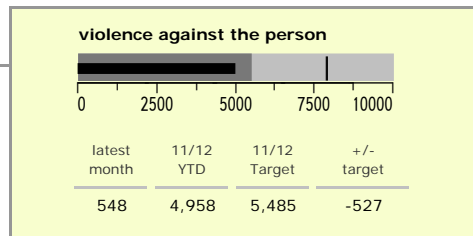

Leicester City : crime reduction dashboard 2011/12 : November 2011

national indicators

NI15 : serious violent crime	0.75
NI20 : assault with less serious injury	8.69
NI16 : serious acquisitive crime	19.21

(Rate per 1,000 population)

top 10 high crime areas

area	recorded offences 11/12 YTD
Castle-City Centre	4,022
Castle-De Montfort Street	549
Abb-Abbey Park	495
Bleys-Glenfield Hospital	464
Castle-De Montfort University	457
Castle-Victoria Park	385
Wcotes-Bede Park	290
Castle-Princess Road West	289
Wcotes-Westleigh Road	228
Fosse-Bosworth Street	220

key

- over target by 25% or less
- more than 25% over target