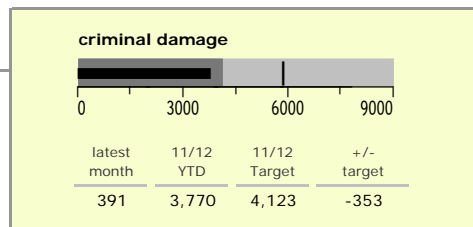

Leicester City : crime reduction dashboard 2011/12 : November 2011

national indicators

NI15 : serious violent crime	0.75
NI20 : assault with less serious injury	8.69
NI16 : serious acquisitive crime	19.21

(Rate per 1,000 population)

top 10 high crime areas

area	recorded offences 11/12 YTD
Castle-City Centre	4,022
Castle-De Montfort Street	549
Abb-Abbey Park	495
Bleys-Glenfield Hospital	464
Castle-De Montfort University	457
Castle-Victoria Park	385
Wcotes-Bede Park	290
Castle-Princess Road West	289
Wcotes-Westleigh Road	228
Fosse-Bosworth Street	220