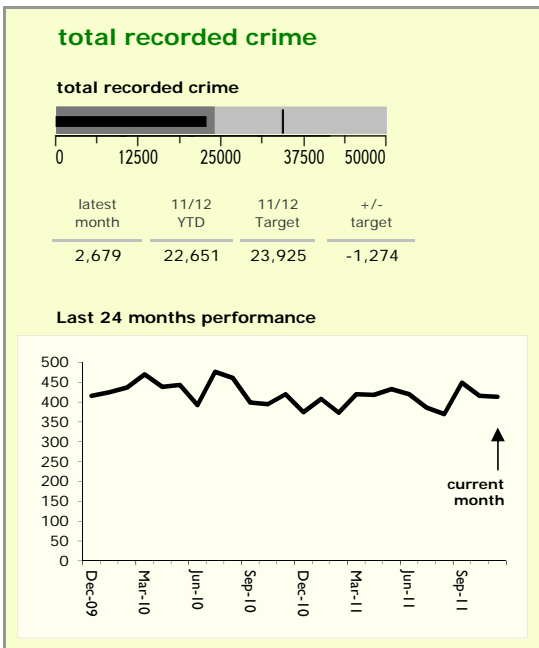

Leicester City : crime reduction dashboard 2011/12 : November 2011

national indicators

NI15 : serious violent crime	0.75
NI20 : assault with less serious injury	8.69
NI16 : serious acquisitive crime	19.21

(Rate per 1,000 population)

top 10 high crime areas

area	recorded offences 11/12 YTD
Castle-City Centre	4,022
Castle-De Montfort Street	549
Abb-Abbey Park	495
Bleys-Glenfield Hospital	464
Castle-De Montfort University	457
Castle-Victoria Park	385
Wcotes-Bede Park	290
Castle-Princess Road West	289
Wcotes-Westleigh Road	228
Fosse-Bosworth Street	220

key

- over target by 25% or less
- more than 25% over target