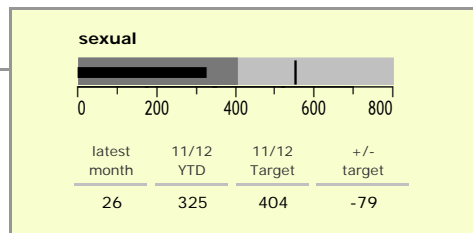

Leicester City : crime reduction dashboard 2011/12 : November 2011

national indicators

NI15 : serious violent crime	0.75
NI20 : assault with less serious injury	8.69
NI16 : serious acquisitive crime	19.21

(Rate per 1,000 population)

top 10 high crime areas

area	recorded offences 11/12 YTD
Castle-City Centre	4,022
Castle-De Montfort Street	549
Abb-Abbey Park	495
Bleys-Glenfield Hospital	464
Castle-De Montfort University	457
Castle-Victoria Park	385
Wcotes-Bede Park	290
Castle-Princess Road West	289
Wcotes-Westleigh Road	228
Fosse-Bosworth Street	220