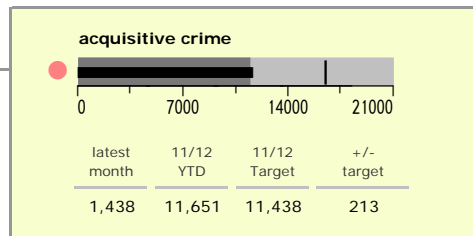

Leicester City : crime reduction dashboard 2011/12 : November 2011

national indicators

NI15 : serious violent crime	0.75
NI20 : assault with less serious injury	8.69
NI16 : serious acquisitive crime	19.21

(Rate per 1,000 population)

top 10 high crime areas

area	recorded offences 11/12 YTD
Castle-City Centre	4,022
Castle-De Montfort Street	549
Abb-Abbey Park	495
Bleys-Glenfield Hospital	464
Castle-De Montfort University	457
Castle-Victoria Park	385
Wcotes-Bede Park	290
Castle-Princess Road West	289
Wcotes-Westleigh Road	228
Fosse-Bosworth Street	220