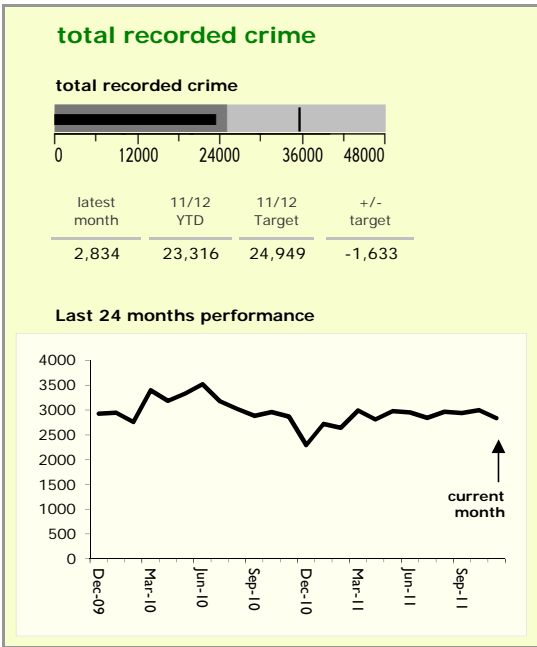

Leicestershire County : crime reduction dashboard 2011/12 : November 2011

national indicators

NI15 : serious violent crime	0.21
NI20 : assault with less serious injury	3.70
NI16 : serious acquisitive crime	8.60

(Rate per 1,000 population)

top 10 high crime areas

	recorded offences 11/12 YTD
Loughborough Centre West	515
Fosse Park	381
Loughborough Toothill Road	361
Hinckley Town Centre	350
Loughborough Holywell	321
Loughborough Bell Foundry	292
Coalville Centre	289
Melton Craven West	268
Diseworth, Belton & Gracedieu	197
Hinckley Fields	192