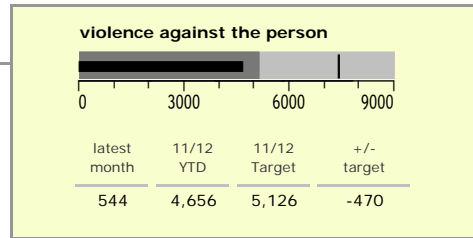

Leicestershire County : crime reduction dashboard 2011/12 : November 2011

national indicators

NI15 : serious violent crime	0.21
NI20 : assault with less serious injury	3.70
NI16 : serious acquisitive crime	8.60

(Rate per 1,000 population)

top 10 high crime areas

	recorded offences 11/12 YTD
Loughborough Centre West	515
Fosse Park	381
Loughborough Toothill Road	361
Hinckley Town Centre	350
Loughborough Holywell	321
Loughborough Bell Foundry	292
Coalville Centre	289
Melton Craven West	268
Diseworth, Belton & Gracedieu	197
Hinckley Fields	192