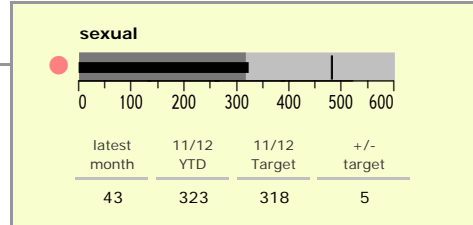

Leicestershire County : crime reduction dashboard 2011/12 : November 2011

national indicators

NI15 : serious violent crime	0.21
NI20 : assault with less serious injury	3.70
NI16 : serious acquisitive crime	8.60

(Rate per 1,000 population)

top 10 high crime areas

	recorded offences 11/12 YTD
Loughborough Centre West	515
Fosse Park	381
Loughborough Toothill Road	361
Hinckley Town Centre	350
Loughborough Holywell	321
Loughborough Bell Foundry	292
Coalville Centre	289
Melton Craven West	268
Diseworth, Belton & Gracedieu	197
Hinckley Fields	192