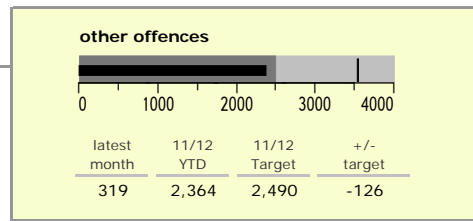

Leicestershire County : crime reduction dashboard 2011/12 : November 2011

national indicators

NI15 : serious violent crime	0.21
NI20 : assault with less serious injury	3.70
NI16 : serious acquisitive crime	8.60

(Rate per 1,000 population)

top 10 high crime areas

	recorded offences 11/12 YTD
Loughborough Centre West	515
Fosse Park	381
Loughborough Toothill Road	361
Hinckley Town Centre	350
Loughborough Holywell	321
Loughborough Bell Foundry	292
Coalville Centre	289
Melton Craven West	268
Diseworth, Belton & Gracedieu	197
Hinckley Fields	192