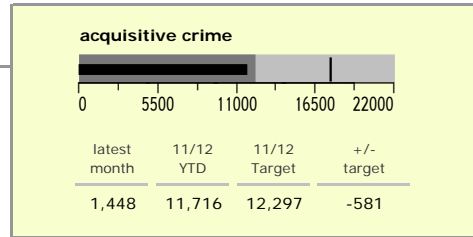

Leicestershire County : crime reduction dashboard 2011/12 : November 2011

national indicators

NI15 : serious violent crime	0.21
NI20 : assault with less serious injury	3.70
NI16 : serious acquisitive crime	8.60

(Rate per 1,000 population)

top 10 high crime areas

	recorded offences 11/12 YTD
Loughborough Centre West	515
Fosse Park	381
Loughborough Toothill Road	361
Hinckley Town Centre	350
Loughborough Holywell	321
Loughborough Bell Foundry	292
Coalville Centre	289
Melton Craven West	268
Diseworth, Belton & Gracedieu	197
Hinckley Fields	192