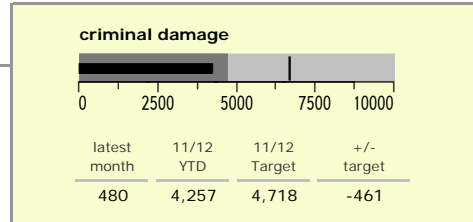

Leicestershire County : crime reduction dashboard 2011/12 : November 2011

national indicators

NI15 : serious violent crime	0.21
NI20 : assault with less serious injury	3.70
NI16 : serious acquisitive crime	8.60

(Rate per 1,000 population)

top 10 high crime areas

	recorded offences 11/12 YTD
Loughborough Centre West	515
Fosse Park	381
Loughborough Toothill Road	361
Hinckley Town Centre	350
Loughborough Holywell	321
Loughborough Bell Foundry	292
Coalville Centre	289
Melton Craven West	268
Diseworth, Belton & Gracedieu	197
Hinckley Fields	192