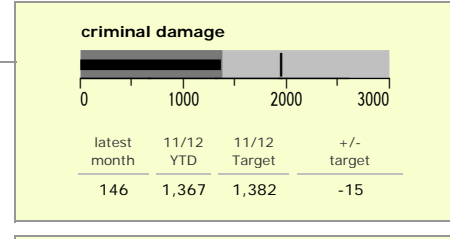

key
● over target by 25% or less
● more than 25% over target