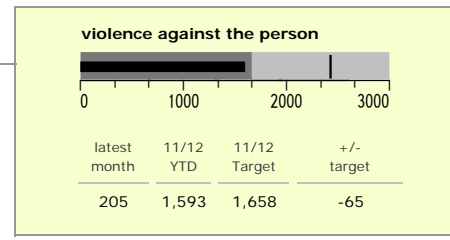

key
● over target by 25% or less
● more than 25% over target