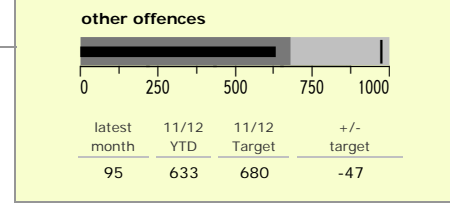

key
● over target by 25% or less
● more than 25% over target