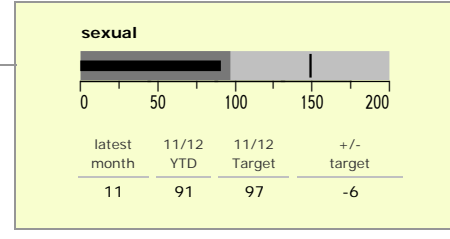

key
● over target by 25% or less
● more than 25% over target