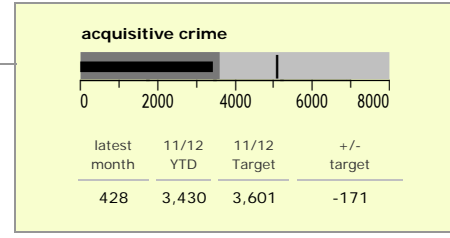

key
● over target by 25% or less
● more than 25% over target