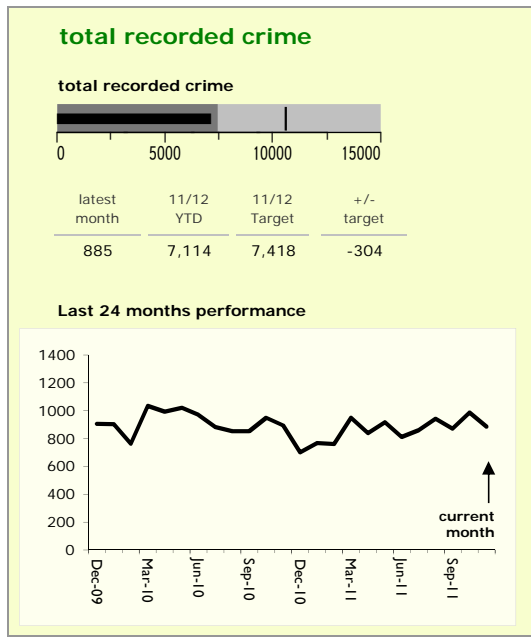

# Charnwood Borough : crime reduction dashboard 2011/12 : November 2011

### national indicators

NI15 : serious violent crime	0.26
NI20 : assault with less serious injury	5.09
NI16 : serious acquisitive crime	9.69

*(Rate per 1,000 population)*

### top 10 high crime areas

area	recorded offences 11/12 YTD
Loughborough Centre West	515
Loughborough Toothill Road	361
Loughborough Holywell	321
Loughborough Bell Foundry	292
Loughborough Centre South	185
Loughborough Canal South	183
Thurmaston North West	168
Loughborough Midland Station	150
Loughborough Ashby East	132
Queniborough East, Barkby & South Croxton	130