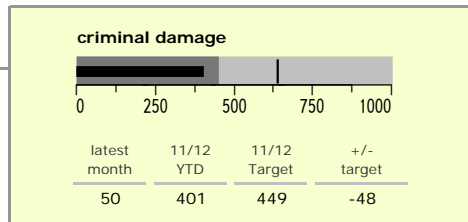

# Harborough District : crime reduction dashboard 2011/12 : November 2011

### national indicators

- NI15 : serious violent crime 0.18
- NI20 : assault with less serious injury 2.35
- NI16 : serious acquisitive crime 5.38

(Rate per 1,000 population)

### top 10 high crime areas

area	recorded offences 11/12 YTD
Lutterworth Centre & East	127
Market Harborough Coventry Road	125
● Greater Billesdon	120
● Great Bowden	113
● Misterton, Gilmorton & Swinford	110
Little Bowden South	100
● Ashby, Frolesworth & Dunton	84
Market Harborough Centre	82
● Scraptoft	81
● Lutterworth North	61