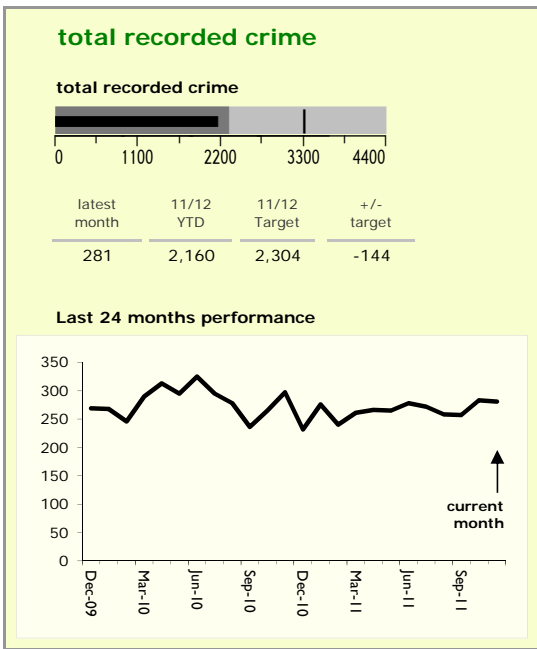

# Harborough District : crime reduction dashboard 2011/12 : November 2011

### national indicators

- NI15 : serious violent crime 0.18
- NI20 : assault with less serious injury 2.35
- NI16 : serious acquisitive crime 5.38

(Rate per 1,000 population)

### top 10 high crime areas

area	recorded offences 11/12 YTD
Lutterworth Centre & East	127
Market Harborough Coventry Road	125
● Greater Billesdon	120
● Great Bowden	113
● Misterton, Gilmorton & Swinford	110
Little Bowden South	100
● Ashby, Frolesworth & Dunton	84
Market Harborough Centre	82
● Scraptoft	81
● Lutterworth North	61