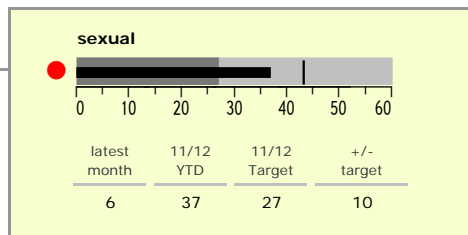

key

- over target by 25% or less
- more than 25% over target