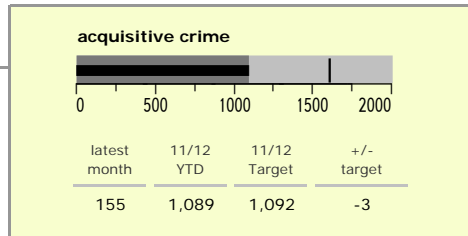

# Harborough District : crime reduction dashboard 2011/12 : November 2011

### national indicators

- NI15 : serious violent crime 0.18
- NI20 : assault with less serious injury 2.35
- NI16 : serious acquisitive crime 5.38

(Rate per 1,000 population)

### top 10 high crime areas

area	recorded offences 11/12 YTD
Lutterworth Centre & East	127
Market Harborough Coventry Road	125
● Greater Billesdon	120
● Great Bowden	113
● Misterton, Gilmorton & Swinford	110
Little Bowden South	100
● Ashby, Frolesworth & Dunton	84
Market Harborough Centre	82
● Scraptoft	81
● Lutterworth North	61