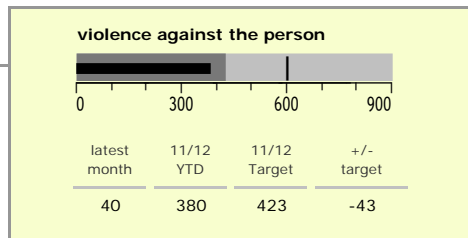

key

- over target by 25% or less
- more than 25% over target