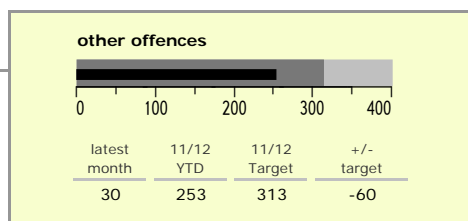

# Harborough District : crime reduction dashboard 2011/12 : November 2011

### national indicators

- NI15 : serious violent crime 0.18
- NI20 : assault with less serious injury 2.35
- NI16 : serious acquisitive crime 5.38

(Rate per 1,000 population)

### top 10 high crime areas

area	recorded offences 11/12 YTD
Lutterworth Centre & East	127
Market Harborough Coventry Road	125
● Greater Billesdon	120
● Great Bowden	113
● Misterton, Gilmorton & Swinford	110
Little Bowden South	100
● Ashby, Frolesworth & Dunton	84
Market Harborough Centre	82
● Scraptoft	81
● Lutterworth North	61