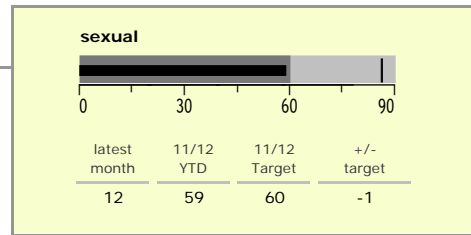

Hinckley and Bosworth Borough : crime reduction dashboard 2011/12 : November 2011

national indicators

NI15 : serious violent crime	0.20
NI20 : assault with less serious injury	3.00
NI16 : serious acquisitive crime	8.49

(Rate per 1,000 population)

top 10 high crime areas

	recorded offences 11/12 YTD
Hinckley Town Centre	350
Hinckley Fields	192
Market Bosworth & Cadeby	163
Hinckley Dodwells Bridge & Harrowbrook Inc	155
Hinckley Castle South West	141
Earl Shilton West	109
Hinckley Town Centre North	98
Barwell Centre	82
Stanton Under Bardon & Copt Oak	76
Earl Shilton East	73