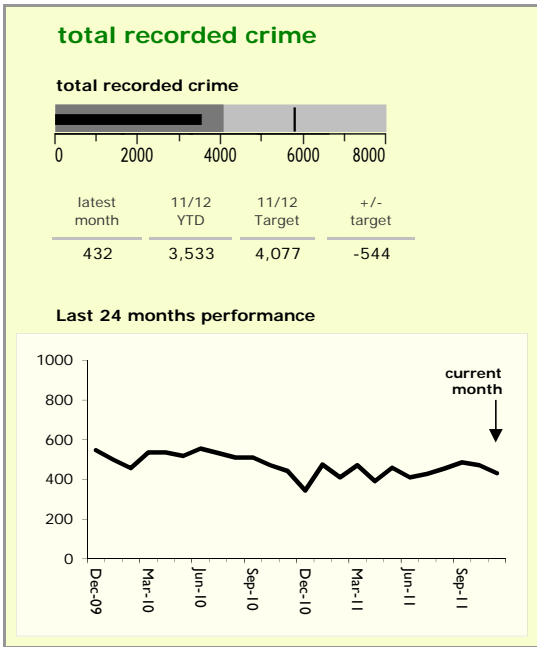

Hinckley and Bosworth Borough : crime reduction dashboard 2011/12 : November 2011

national indicators

NI15 : serious violent crime	0.20
NI20 : assault with less serious injury	3.00
NI16 : serious acquisitive crime	8.49

(Rate per 1,000 population)

top 10 high crime areas

	recorded offences 11/12 YTD
Hinckley Town Centre	350
Hinckley Fields	192
Market Bosworth & Cadeby	163
Hinckley Dodwells Bridge & Harrowbrook Inc	155
Hinckley Castle South West	141
Earl Shilton West	109
Hinckley Town Centre North	98
Barwell Centre	82
Stanton Under Bardon & Copt Oak	76
Earl Shilton East	73

key

- over target by 25% or less
- more than 25% over target