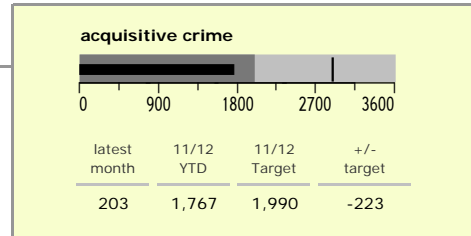

Hinckley and Bosworth Borough : crime reduction dashboard 2011/12 : November 2011

national indicators

NI15 : serious violent crime	0.20
NI20 : assault with less serious injury	3.00
NI16 : serious acquisitive crime	8.49

(Rate per 1,000 population)

top 10 high crime areas

	recorded offences 11/12 YTD
Hinckley Town Centre	350
Hinckley Fields	192
Market Bosworth & Cadeby	163
Hinckley Dodwells Bridge & Harrowbrook Inc	155
Hinckley Castle South West	141
Earl Shilton West	109
Hinckley Town Centre North	98
Barwell Centre	82
Stanton Under Bardon & Copt Oak	76
Earl Shilton East	73