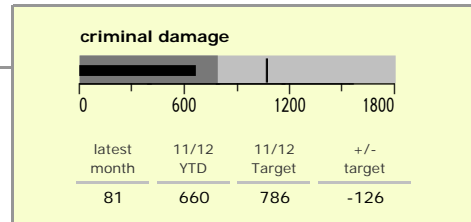

Hinckley and Bosworth Borough : crime reduction dashboard 2011/12 : November 2011

national indicators

NI15 : serious violent crime	0.20
NI20 : assault with less serious injury	3.00
NI16 : serious acquisitive crime	8.49

(Rate per 1,000 population)

top 10 high crime areas

	recorded offences 11/12 YTD
Hinckley Town Centre	350
Hinckley Fields	192
Market Bosworth & Cadeby	163
Hinckley Dodwells Bridge & Harrowbrook Inc	155
Hinckley Castle South West	141
Earl Shilton West	109
Hinckley Town Centre North	98
Barwell Centre	82
Stanton Under Bardon & Copt Oak	76
Earl Shilton East	73