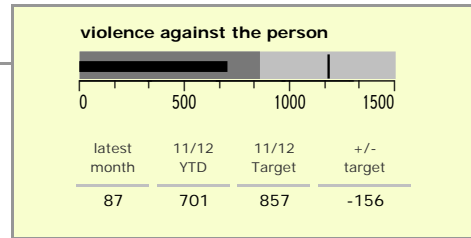

Hinckley and Bosworth Borough : crime reduction dashboard 2011/12 : November 2011

national indicators

NI15 : serious violent crime	0.20
NI20 : assault with less serious injury	3.00
NI16 : serious acquisitive crime	8.49

(Rate per 1,000 population)

top 10 high crime areas

	recorded offences 11/12 YTD
Hinckley Town Centre	350
Hinckley Fields	192
Market Bosworth & Cadeby	163
Hinckley Dodwells Bridge & Harrowbrook Inc	155
Hinckley Castle South West	141
Earl Shilton West	109
Hinckley Town Centre North	98
Barwell Centre	82
Stanton Under Bardon & Copt Oak	76
Earl Shilton East	73

key

- over target by 25% or less
- more than 25% over target