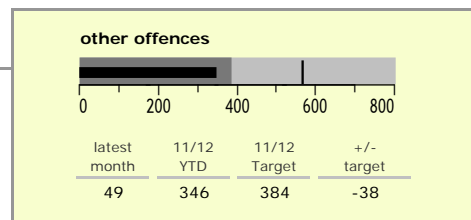

Hinckley and Bosworth Borough : crime reduction dashboard 2011/12 : November 2011

national indicators

NI15 : serious violent crime	0.20
NI20 : assault with less serious injury	3.00
NI16 : serious acquisitive crime	8.49

(Rate per 1,000 population)

top 10 high crime areas

	recorded offences 11/12 YTD
Hinckley Town Centre	350
Hinckley Fields	192
Market Bosworth & Cadeby	163
Hinckley Dodwells Bridge & Harrowbrook Inc	155
Hinckley Castle South West	141
Earl Shilton West	109
Hinckley Town Centre North	98
Barwell Centre	82
Stanton Under Bardon & Copt Oak	76
Earl Shilton East	73