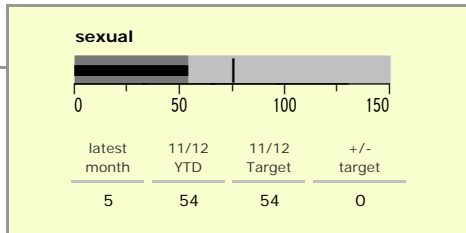

key

- over target by 25% or less
- more than 25% over target