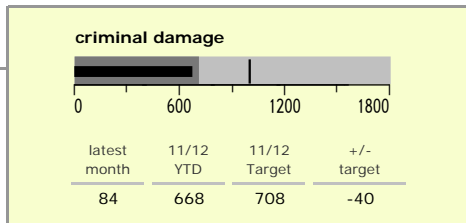

key

- over target by 25% or less
- more than 25% over target