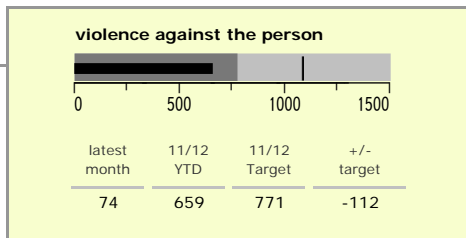

key

- over target by 25% or less
- more than 25% over target