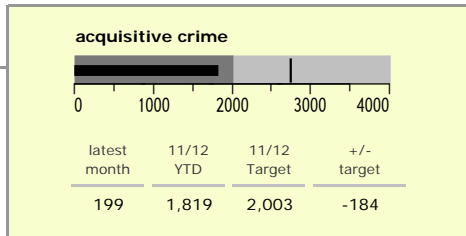

key

- over target by 25% or less
- more than 25% over target