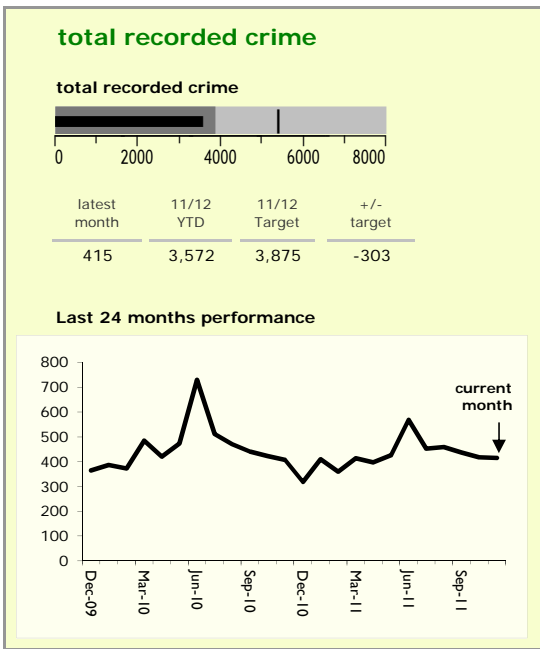

# North West Leicestershire District : crime reduction dashboard 2011/12 : November 2011

### national indicators

● NI15 : serious violent crime	0.18
● NI20 : assault with less serious injury	4.13
● NI16 : serious acquisitive crime	9.16

(Rate per 1,000 population)