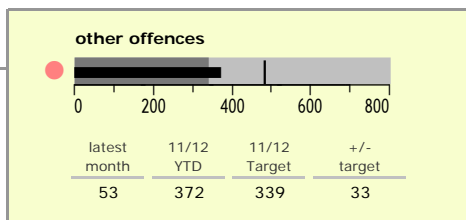

key

- over target by 25% or less
- more than 25% over target