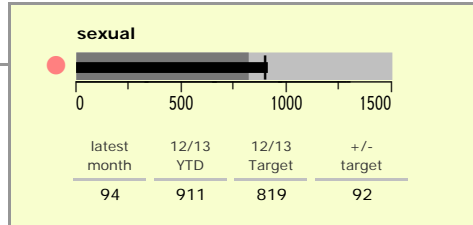

key

- over target by 25% or less
- more than 25% over target