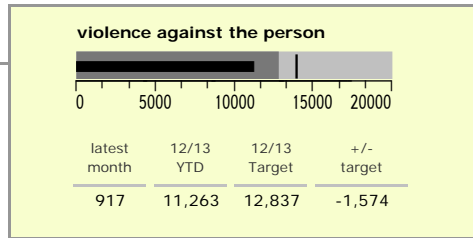

# Leicestershire Force Area : crime reduction dashboard 2012/13 : February 2013

### national indicators

NI15 : serious violent crime	0.27
NI20 : assault with less serious injury	4.20
NI16 : serious acquisitive crime	11.24

(Rate per 1,000 population)

### top 10 high crime areas

area	recorded offences 12/13 YTD
Castle-City Centre	4,578
Loughborough Centre West	607
Castle-De Montfort University	594
Abb-Abbey Park	554
Bleys-Glenfield Hospital	530
Castle-De Montfort Street	478
Hinckley Town Centre	475
Loughborough Toothill Road	459
Melton Craven West	451
Fosse Park	437