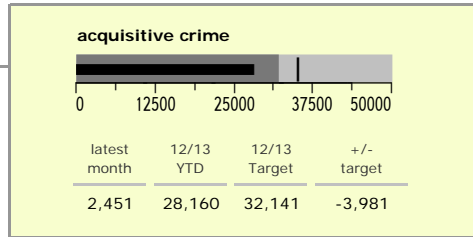

# Leicestershire Force Area : crime reduction dashboard 2012/13 : February 2013

### national indicators

NI15 : serious violent crime	0.27
NI20 : assault with less serious injury	4.20
NI16 : serious acquisitive crime	11.24

(Rate per 1,000 population)

### top 10 high crime areas

area	recorded offences 12/13 YTD
Castle-City Centre	4,578
Loughborough Centre West	607
Castle-De Montfort University	594
Abb-Abbey Park	554
Bleys-Glenfield Hospital	530
Castle-De Montfort Street	478
Hinckley Town Centre	475
Loughborough Toothill Road	459
Melton Craven West	451
Fosse Park	437