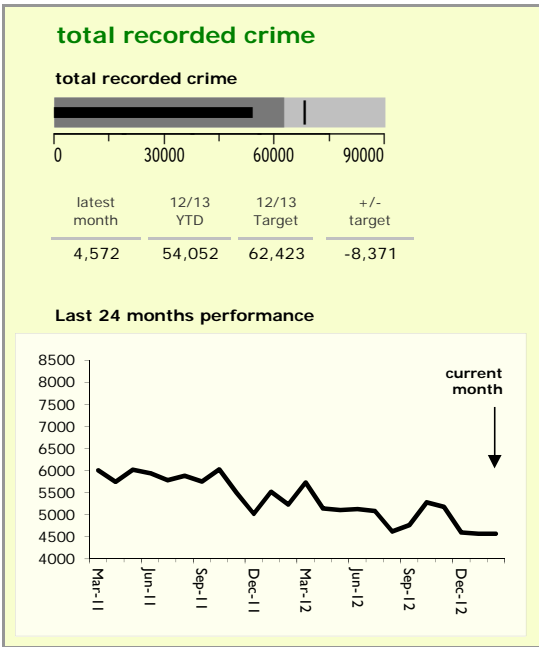

# Leicestershire Force Area : crime reduction dashboard 2012/13 : February 2013

### national indicators

NI15 : serious violent crime	0.27
NI20 : assault with less serious injury	4.20
NI16 : serious acquisitive crime	11.24

(Rate per 1,000 population)

### top 10 high crime areas

area	recorded offences 12/13 YTD
Castle-City Centre	4,578
Loughborough Centre West	607
Castle-De Montfort University	594
Abb-Abbey Park	554
Bleys-Glenfield Hospital	530
Castle-De Montfort Street	478
Hinckley Town Centre	475
Loughborough Toothill Road	459
Melton Craven West	451
Fosse Park	437