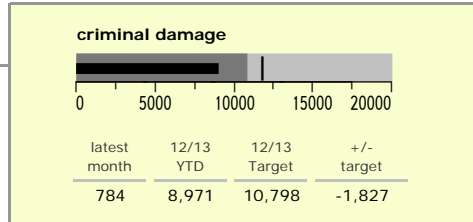

# Leicestershire Force Area : crime reduction dashboard 2012/13 : February 2013

### national indicators

NI15 : serious violent crime	0.27
NI20 : assault with less serious injury	4.20
NI16 : serious acquisitive crime	11.24

(Rate per 1,000 population)

### top 10 high crime areas

area	recorded offences 12/13 YTD
Castle-City Centre	4,578
Loughborough Centre West	607
Castle-De Montfort University	594
Abb-Abbey Park	554
Bleys-Glenfield Hospital	530
Castle-De Montfort Street	478
Hinckley Town Centre	475
Loughborough Toothill Road	459
Melton Craven West	451
Fosse Park	437