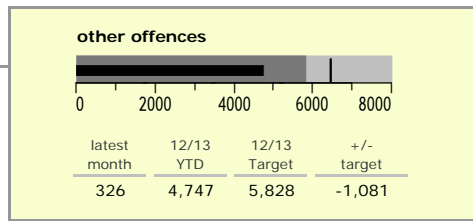

key

- over target by 25% or less
- more than 25% over target