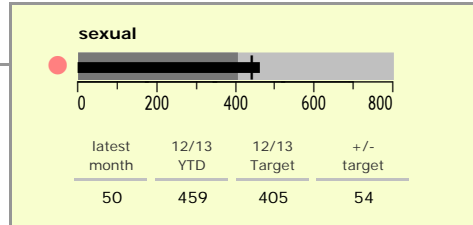

Leicester City : crime reduction dashboard 2012/13 : February 2013

national indicators

NI15 : serious violent crime	0.48
NI20 : assault with less serious injury	7.05
NI16 : serious acquisitive crime	16.83

(Rate per 1,000 population)

top 10 high crime areas

	recorded offences 12/13 YTD
Castle-City Centre	4,578
Castle-De Montfort University	594
Abb-Abbey Park	554
Bleys-Glenfield Hospital	530
Castle-De Montfort Street	478
Wcotes-Bede Park	408
Castle-Victoria Park	392
Castle-Princess Road West	371
StPet*-St George's Retail Park	302
Fmen-Knighton Fields West	278