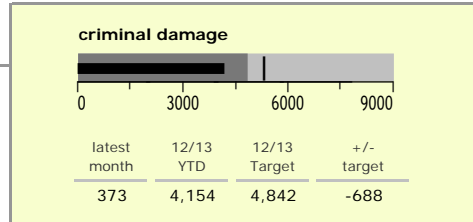

Leicester City : crime reduction dashboard 2012/13 : February 2013

national indicators

NI15 : serious violent crime	0.48
NI20 : assault with less serious injury	7.05
NI16 : serious acquisitive crime	16.83

(Rate per 1,000 population)

top 10 high crime areas

	recorded offences 12/13 YTD
Castle-City Centre	4,578
Castle-De Montfort University	594
Abb-Abbey Park	554
Bleys-Glenfield Hospital	530
Castle-De Montfort Street	478
Wcotes-Bede Park	408
Castle-Victoria Park	392
Castle-Princess Road West	371
StPet*-St George's Retail Park	302
Fmen-Knighton Fields West	278