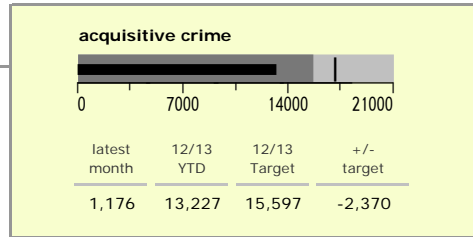

Leicester City : crime reduction dashboard 2012/13 : February 2013

national indicators

NI15 : serious violent crime	0.48
NI20 : assault with less serious injury	7.05
NI16 : serious acquisitive crime	16.83

(Rate per 1,000 population)

top 10 high crime areas

	recorded offences 12/13 YTD
Castle-City Centre	4,578
Castle-De Montfort University	594
Abb-Abbey Park	554
Bleys-Glenfield Hospital	530
Castle-De Montfort Street	478
Wcotes-Bede Park	408
Castle-Victoria Park	392
Castle-Princess Road West	371
StPet*-St George's Retail Park	302
Fmen-Knighton Fields West	278