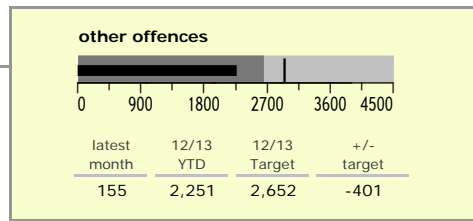

Leicester City : crime reduction dashboard 2012/13 : February 2013

national indicators

NI15 : serious violent crime	0.48
NI20 : assault with less serious injury	7.05
NI16 : serious acquisitive crime	16.83

(Rate per 1,000 population)

top 10 high crime areas

	recorded offences 12/13 YTD
Castle-City Centre	4,578
Castle-De Montfort University	594
Abb-Abbey Park	554
Bleys-Glenfield Hospital	530
Castle-De Montfort Street	478
Wcotes-Bede Park	408
Castle-Victoria Park	392
Castle-Princess Road West	371
StPet*-St George's Retail Park	302
Fmen-Knighton Fields West	278