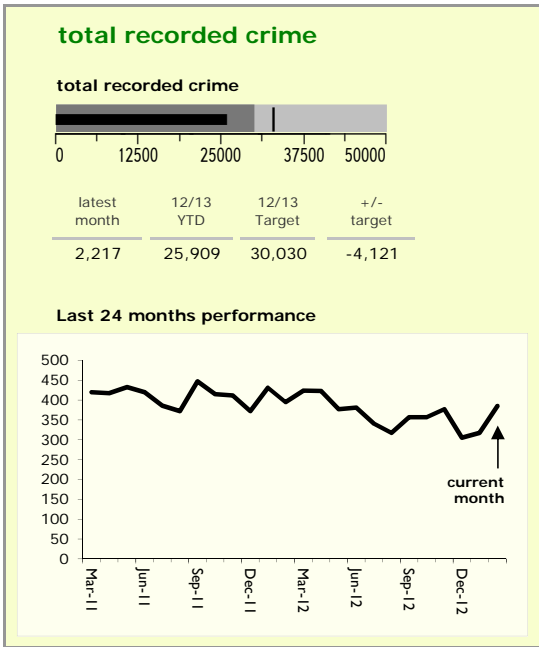

Leicester City : crime reduction dashboard 2012/13 : February 2013

national indicators

NI15 : serious violent crime	0.48
NI20 : assault with less serious injury	7.05
NI16 : serious acquisitive crime	16.83

(Rate per 1,000 population)

top 10 high crime areas

	recorded offences 12/13 YTD
Castle-City Centre	4,578
Castle-De Montfort University	594
Abb-Abbey Park	554
Bleys-Glenfield Hospital	530
Castle-De Montfort Street	478
Wcotes-Bede Park	408
Castle-Victoria Park	392
Castle-Princess Road West	371
StPet*-St George's Retail Park	302
Fmen-Knighton Fields West	278