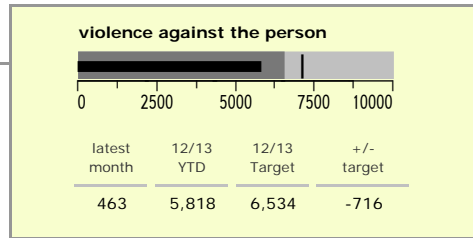

Leicester City : crime reduction dashboard 2012/13 : February 2013

national indicators

NI15 : serious violent crime	0.48
NI20 : assault with less serious injury	7.05
NI16 : serious acquisitive crime	16.83

(Rate per 1,000 population)

top 10 high crime areas

	recorded offences 12/13 YTD
Castle-City Centre	4,578
Castle-De Montfort University	594
Abb-Abbey Park	554
Bleys-Glenfield Hospital	530
Castle-De Montfort Street	478
Wcotes-Bede Park	408
Castle-Victoria Park	392
Castle-Princess Road West	371
StPet*-St George's Retail Park	302
Fmen-Knighton Fields West	278

key

- over target by 25% or less
- more than 25% over target