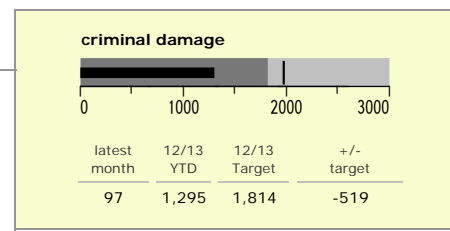

Charnwood Borough : crime reduction dashboard 2012/13 : February 2013

national indicators

● NI15 : serious violent crime	0.26
● NI20 : assault with less serious injury	3.88
● NI16 : serious acquisitive crime	10.50

(Rate per 1,000 population)

top 10 high crime areas

	recorded offences 12/13 YTD
Loughborough Centre West	607
Loughborough Toothill Road	459
Loughborough Bell Foundry	306
● Loughborough Centre South	257
● Thurmaston North West	236
Loughborough Holywell	212
Loughborough Canal South	182
Loughborough Ashby East	174
Loughborough Derby Road East	139
Loughborough Southfields North	131