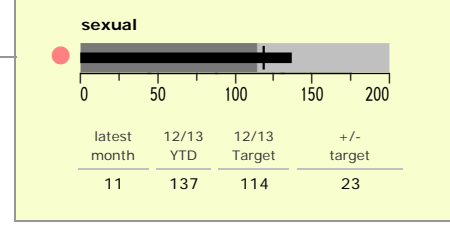

Charnwood Borough : crime reduction dashboard 2012/13 : February 2013

national indicators

● NI15 : serious violent crime	0.26
● NI20 : assault with less serious injury	3.88
● NI16 : serious acquisitive crime	10.50

(Rate per 1,000 population)

top 10 high crime areas

	recorded offences 12/13 YTD
Loughborough Centre West	607
Loughborough Toothill Road	459
Loughborough Bell Foundry	306
● Loughborough Centre South	257
● Thurmaston North West	236
Loughborough Holywell	212
Loughborough Canal South	182
Loughborough Ashby East	174
Loughborough Derby Road East	139
Loughborough Southfields North	131