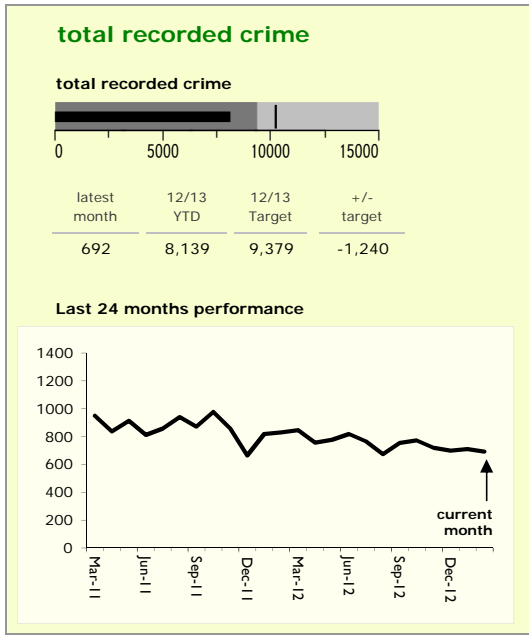

Charnwood Borough : crime reduction dashboard 2012/13 : February 2013

national indicators

● NI15 : serious violent crime	0.26
● NI20 : assault with less serious injury	3.88
● NI16 : serious acquisitive crime	10.50

(Rate per 1,000 population)

top 10 high crime areas

	recorded offences 12/13 YTD
Loughborough Centre West	607
Loughborough Toothill Road	459
Loughborough Bell Foundry	306
● Loughborough Centre South	257
● Thurmaston North West	236
Loughborough Holywell	212
Loughborough Canal South	182
Loughborough Ashby East	174
Loughborough Derby Road East	139
Loughborough Southfields North	131

key
 ● over target by 25% or less
 ● more than 25% over target