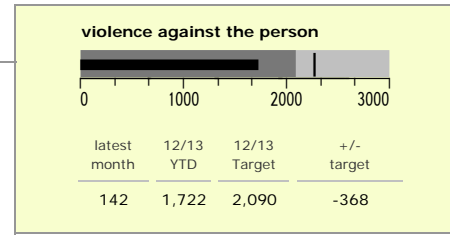

Charnwood Borough : crime reduction dashboard 2012/13 : February 2013

national indicators

● NI15 : serious violent crime	0.26
● NI20 : assault with less serious injury	3.88
● NI16 : serious acquisitive crime	10.50

(Rate per 1,000 population)

top 10 high crime areas

	recorded offences 12/13 YTD
Loughborough Centre West	607
Loughborough Toothill Road	459
Loughborough Bell Foundry	306
● Loughborough Centre South	257
● Thurmaston North West	236
Loughborough Holywell	212
Loughborough Canal South	182
Loughborough Ashby East	174
Loughborough Derby Road East	139
Loughborough Southfields North	131