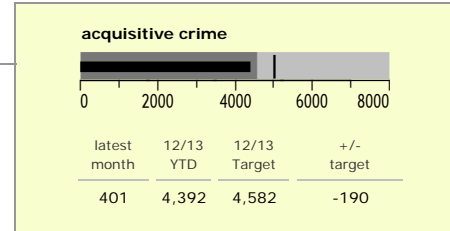

Charnwood Borough : crime reduction dashboard 2012/13 : February 2013

national indicators

● NI15 : serious violent crime	0.26
● NI20 : assault with less serious injury	3.88
● NI16 : serious acquisitive crime	10.50

(Rate per 1,000 population)

top 10 high crime areas

	recorded offences 12/13 YTD
Loughborough Centre West	607
Loughborough Toothill Road	459
Loughborough Bell Foundry	306
● Loughborough Centre South	257
● Thurmaston North West	236
Loughborough Holywell	212
Loughborough Canal South	182
Loughborough Ashby East	174
Loughborough Derby Road East	139
Loughborough Southfields North	131