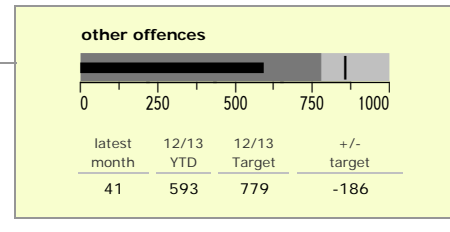

Charnwood Borough : crime reduction dashboard 2012/13 : February 2013

national indicators

● NI15 : serious violent crime	0.26
● NI20 : assault with less serious injury	3.88
● NI16 : serious acquisitive crime	10.50

(Rate per 1,000 population)

top 10 high crime areas

	recorded offences 12/13 YTD
Loughborough Centre West	607
Loughborough Toothill Road	459
Loughborough Bell Foundry	306
● Loughborough Centre South	257
● Thurmaston North West	236
Loughborough Holywell	212
Loughborough Canal South	182
Loughborough Ashby East	174
Loughborough Derby Road East	139
Loughborough Southfields North	131