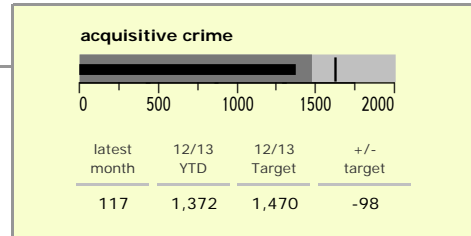

# Harborough District : crime reduction dashboard 2012/13 : February 2013

### national indicators

NI15 : serious violent crime	0.09
NI20 : assault with less serious injury	1.88
● NI16 : serious acquisitive crime	6.60

(Rate per 1,000 population)

### top 10 high crime areas

	recorded offences 12/13 YTD
● Little Bowden South	186
Market Harborough Coventry Road	170
Lutterworth Centre & East	126
Misterton, Gilmorton & Swinford	116
Market Harborough Centre	115
Greater Billesdon	111
Great Bowden	92
● Market Harborough East & Welland Industrial	90
● Ullesthorpe & Magna Park	82
Ashby, Frolesworth & Dunton	81