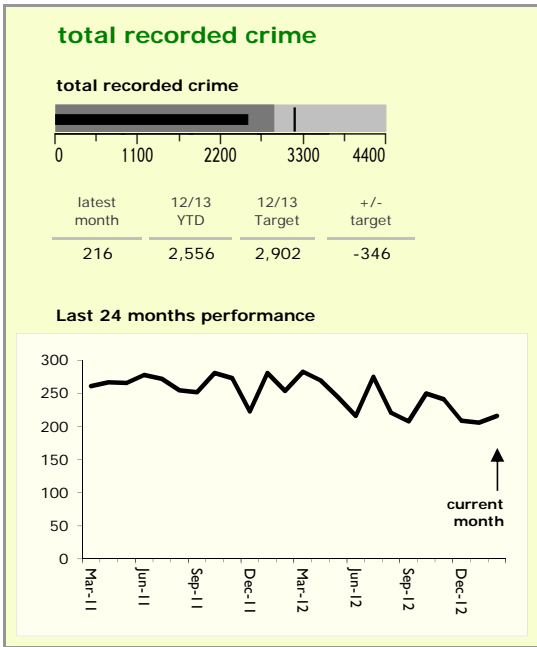

# Harborough District : crime reduction dashboard 2012/13 : February 2013

### national indicators

NI15 : serious violent crime	0.09
NI20 : assault with less serious injury	1.88
● NI16 : serious acquisitive crime	6.60

(Rate per 1,000 population)

### top 10 high crime areas

	recorded offences 12/13 YTD
● Little Bowden South	186
Market Harborough Coventry Road	170
Lutterworth Centre & East	126
Misterton, Gilmorton & Swinford	116
Market Harborough Centre	115
Greater Billesdon	111
Great Bowden	92
● Market Harborough East & Welland Industrial	90
● Ullesthorpe & Magna Park	82
Ashby, Frolesworth & Dunton	81