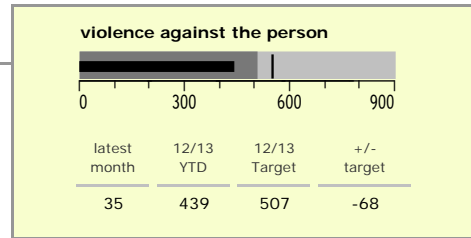

# Harborough District : crime reduction dashboard 2012/13 : February 2013

### national indicators

NI15 : serious violent crime	0.09
NI20 : assault with less serious injury	1.88
● NI16 : serious acquisitive crime	6.60

(Rate per 1,000 population)

### top 10 high crime areas

	recorded offences 12/13 YTD
● Little Bowden South	186
Market Harborough Coventry Road	170
Lutterworth Centre & East	126
Misterton, Gilmorton & Swinford	116
Market Harborough Centre	115
Greater Billesdon	111
Great Bowden	92
● Market Harborough East & Welland Industrial	90
● Ullesthorpe & Magna Park	82
Ashby, Frolesworth & Dunton	81