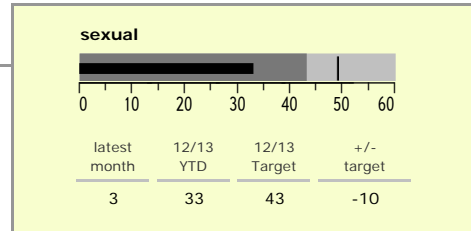

# Harborough District : crime reduction dashboard 2012/13 : February 2013

### national indicators

NI15 : serious violent crime	0.09
NI20 : assault with less serious injury	1.88
● NI16 : serious acquisitive crime	6.60

(Rate per 1,000 population)

### top 10 high crime areas

	recorded offences 12/13 YTD
● Little Bowden South	186
Market Harborough Coventry Road	170
Lutterworth Centre & East	126
Misterton, Gilmorton & Swinford	116
Market Harborough Centre	115
Greater Billesdon	111
Great Bowden	92
● Market Harborough East & Welland Industrial	90
● Ullesthorpe & Magna Park	82
Ashby, Frolesworth & Dunton	81