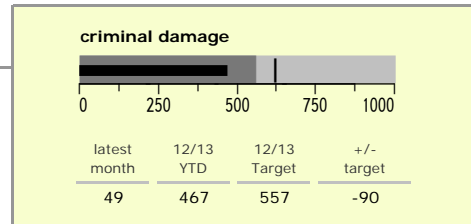

# Harborough District : crime reduction dashboard 2012/13 : February 2013

### national indicators

NI15 : serious violent crime	0.09
NI20 : assault with less serious injury	1.88
● NI16 : serious acquisitive crime	6.60

(Rate per 1,000 population)

### top 10 high crime areas

	recorded offences 12/13 YTD
● Little Bowden South	186
Market Harborough Coventry Road	170
Lutterworth Centre & East	126
Misterton, Gilmorton & Swinford	116
Market Harborough Centre	115
Greater Billesdon	111
Great Bowden	92
● Market Harborough East & Welland Industrial	90
● Ullesthorpe & Magna Park	82
Ashby, Frolesworth & Dunton	81