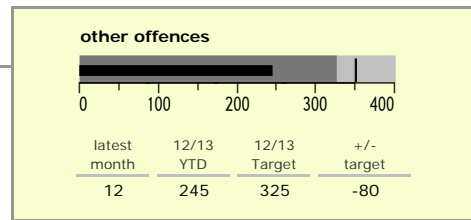

# Harborough District : crime reduction dashboard 2012/13 : February 2013

### national indicators

NI15 : serious violent crime	0.09
NI20 : assault with less serious injury	1.88
● NI16 : serious acquisitive crime	6.60

(Rate per 1,000 population)

### top 10 high crime areas

	recorded offences 12/13 YTD
● Little Bowden South	186
Market Harborough Coventry Road	170
Lutterworth Centre & East	126
Misterton, Gilmorton & Swinford	116
Market Harborough Centre	115
Greater Billesdon	111
Great Bowden	92
● Market Harborough East & Welland Industrial	90
● Ullesthorpe & Magna Park	82
Ashby, Frolesworth & Dunton	81