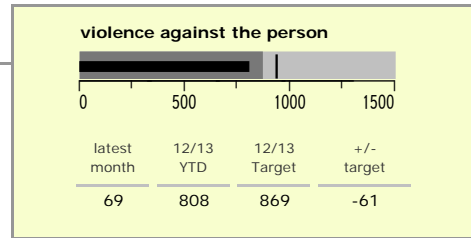

key
● over target by 25% or less
● more than 25% over target