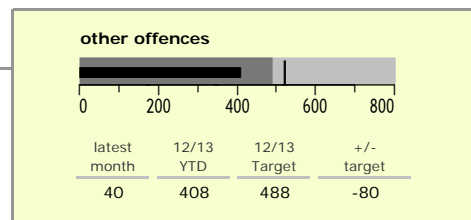

key
● over target by 25% or less
● more than 25% over target