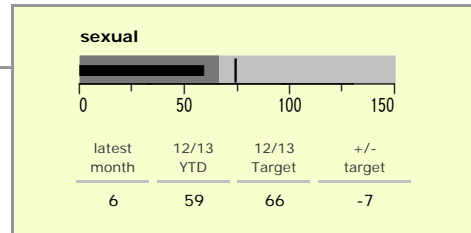

key
● over target by 25% or less
● more than 25% over target