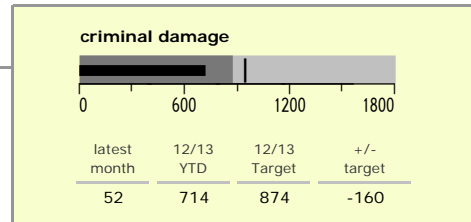

key
● over target by 25% or less
● more than 25% over target