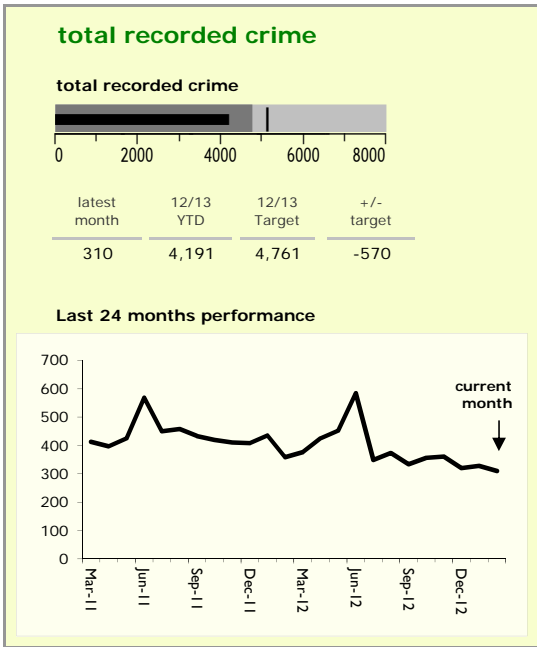

# North West Leicestershire District : crime reduction dashboard 2012/13 : February 2013

### national indicators

NI15 : serious violent crime	0.19
NI20 : assault with less serious injury	3.72
NI16 : serious acquisitive crime	9.00

(Rate per 1,000 population)

### top 10 high crime areas

	recorded offences 12/13 YTD
Coalville Centre	356
Castle Donington West & Donington Park	238
Castle Donington North East & Hemmington	173
Diseworth, Belton & Gracedieu	169
Snibston East	162
Greenhill Centre	140
Ashby Castle North	137
Ashby Holywell West	128
Bardon	106
Ashby Holywell East	106