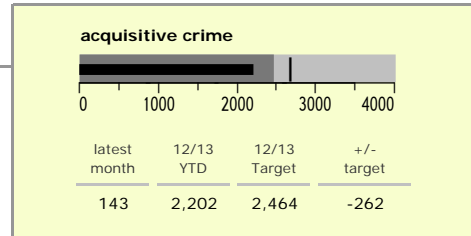

# North West Leicestershire District : crime reduction dashboard 2012/13 : February 2013

### national indicators

NI15 : serious violent crime	0.19
NI20 : assault with less serious injury	3.72
NI16 : serious acquisitive crime	9.00

(Rate per 1,000 population)

### top 10 high crime areas

	recorded offences 12/13 YTD
Coalville Centre	356
Castle Donington West & Donington Park	238
Castle Donington North East & Hemmington	173
Diseworth, Belton & Gracedieu	169
Snibston East	162
Greenhill Centre	140
Ashby Castle North	137
Ashby Holywell West	128
Bardon	106
Ashby Holywell East	106