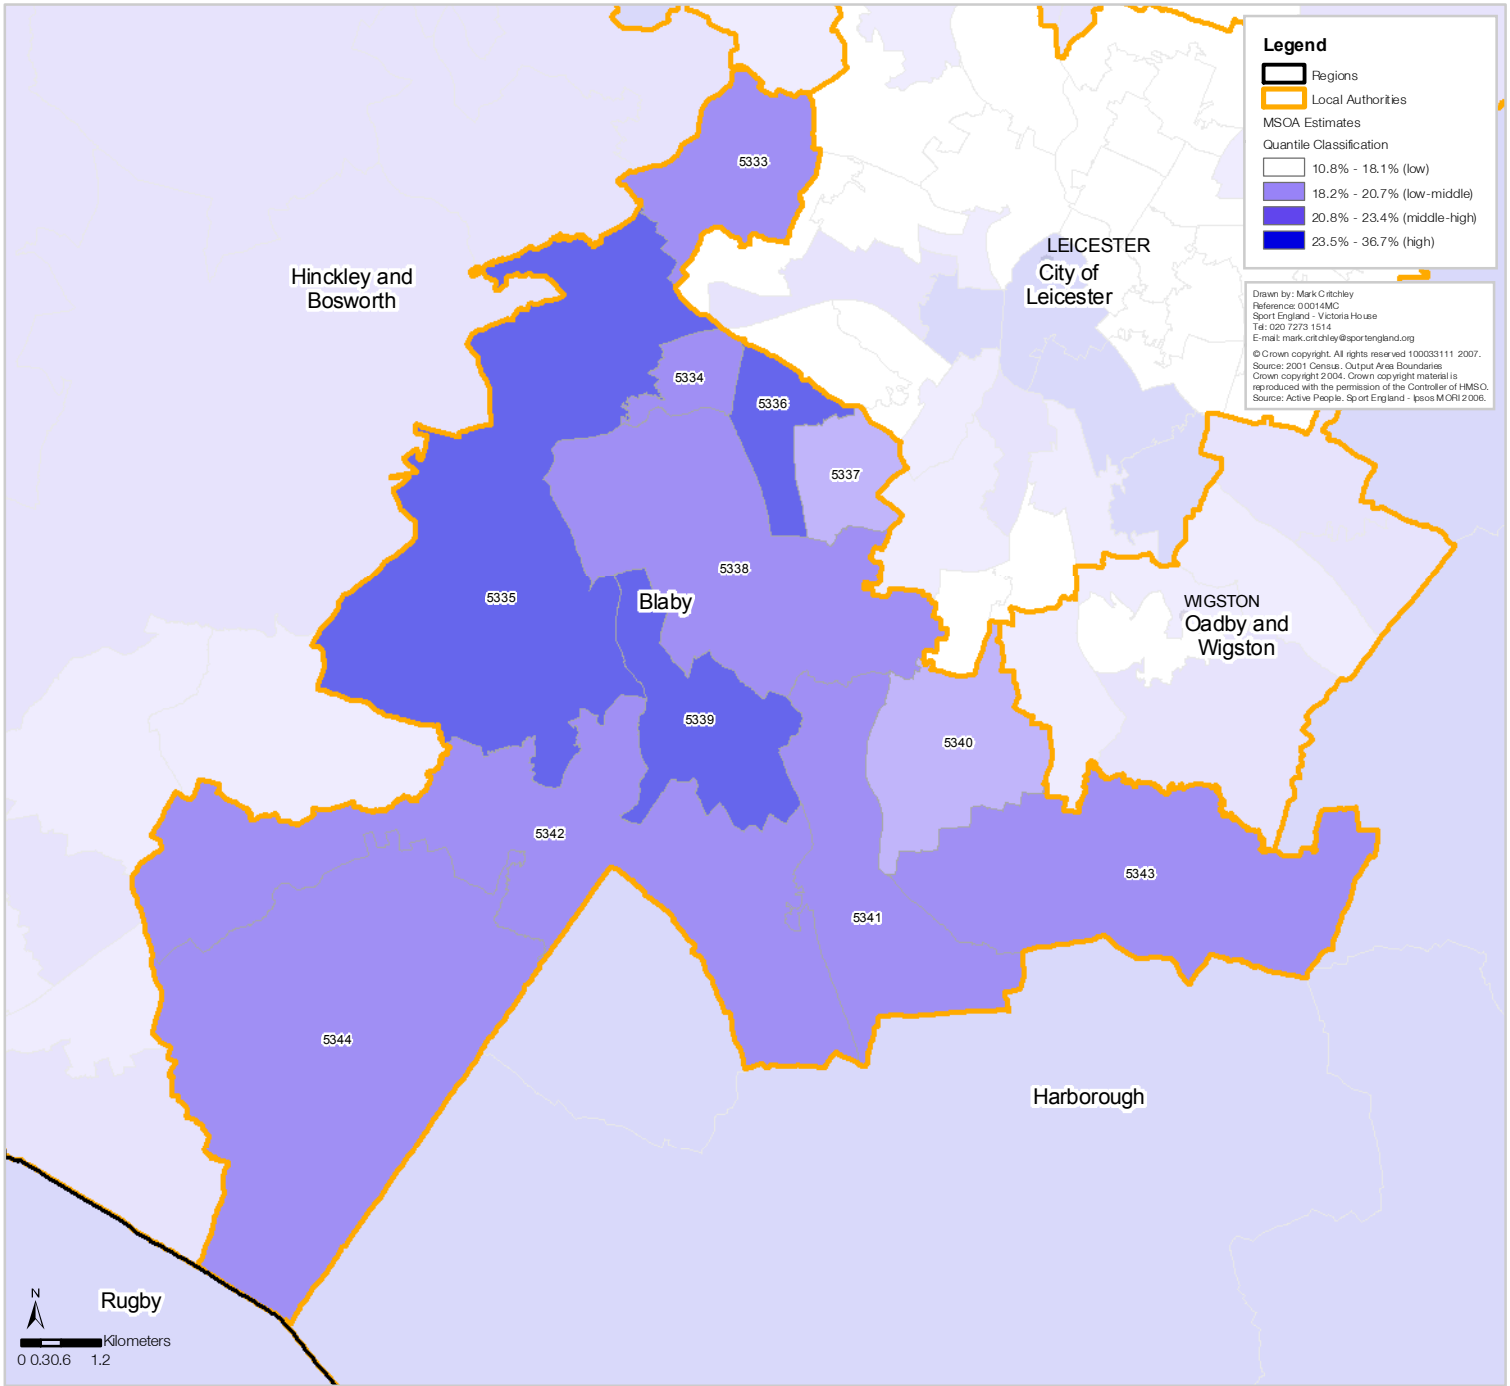

Blaby District Council Participation (3 x 30) Estimates by Middle Super Output Area (MSOA)

*MSOA Code	Estimate	Lower **CL	Upper **CL
E02005333	21.41%	16.66%	26.91%
E02005334	21.82%	17.01%	27.40%
E02005335	23.91%	18.80%	29.77%
E02005336	23.41%	18.10%	29.58%
E02005337	18.66%	14.31%	23.77%
E02005338	21.10%	16.52%	26.38%
E02005339	24.16%	19.10%	29.96%
E02005340	20.09%	15.66%	25.20%
E02005341	23.10%	18.09%	28.89%
E02005342	22.26%	17.46%	27.78%
E02005343	22.44%	17.60%	28.01%
E02005344	22.34%	17.53%	27.87%

*Add E0200 to MSOA map label to reference correct code in table.
** Confidence Level