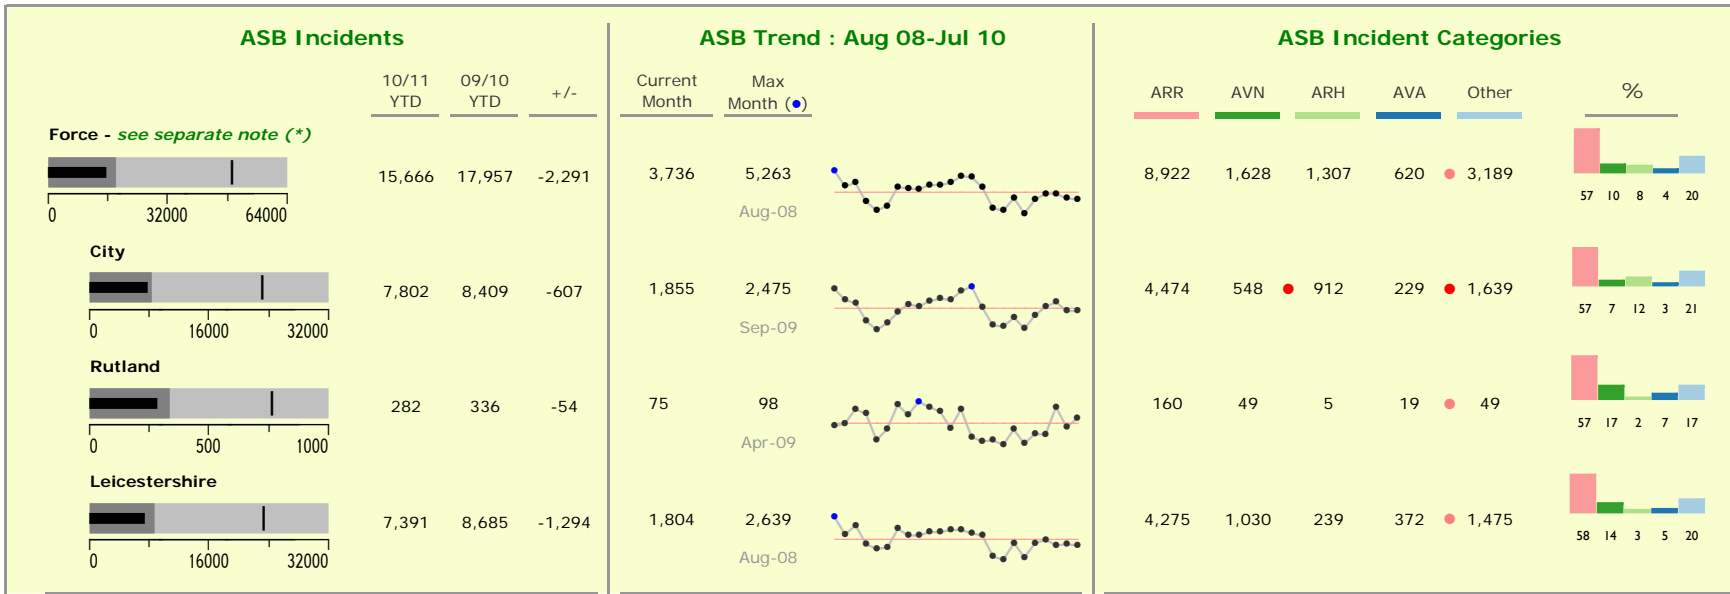

# Anti-Social Behaviour Dashboard : July 2010

**(\*) NOTE ON FORCE AREA VALUES**

The Force Area total may not necessarily be the sum of the incidents in the City, County and Rutland. This is due to uncertainty in the geocoding of some incidents, meaning that it is inaccurate to assign them to a district. At geographies below Force Area, these incidents have been excluded.

**For the year to July 2010 the total number of excluded incidents is 191.**

**Produced by the Research & Information Team**  
 Leicestershire County Council  
 County Hall  
 Glenfield

**Contact:**  
 Lisa.Cunningham@leics.gov.uk  
 0116 305 7036

**Data Source:**  
 Leicestershire Constabulary  
 (Provided by the Performance Review Team)