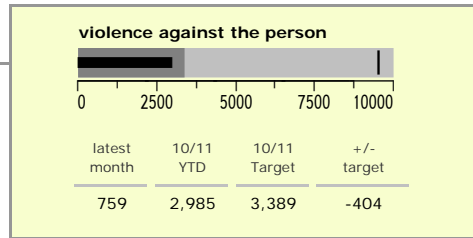

key

- over target by 25% or less
- more than 25% over target