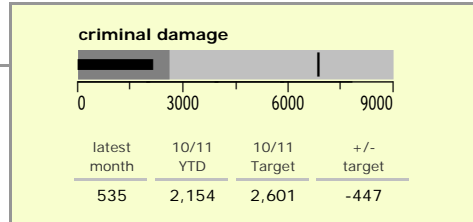

key

- over target by 25% or less
- more than 25% over target