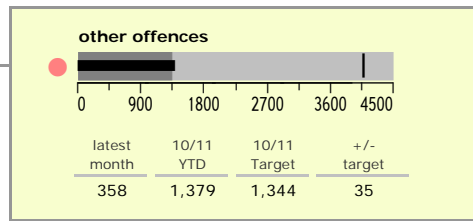

key

- over target by 25% or less
- more than 25% over target