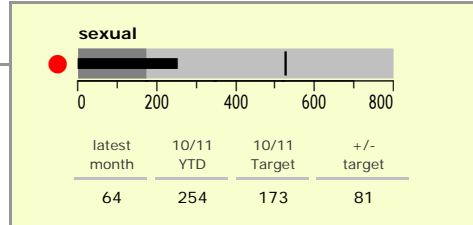

key

- over target by 25% or less
- more than 25% over target