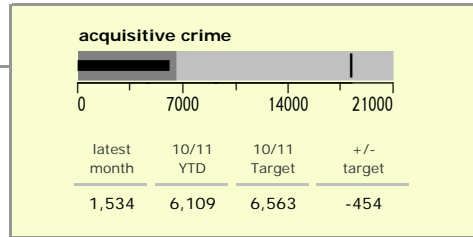

key

- over target by 25% or less
- more than 25% over target