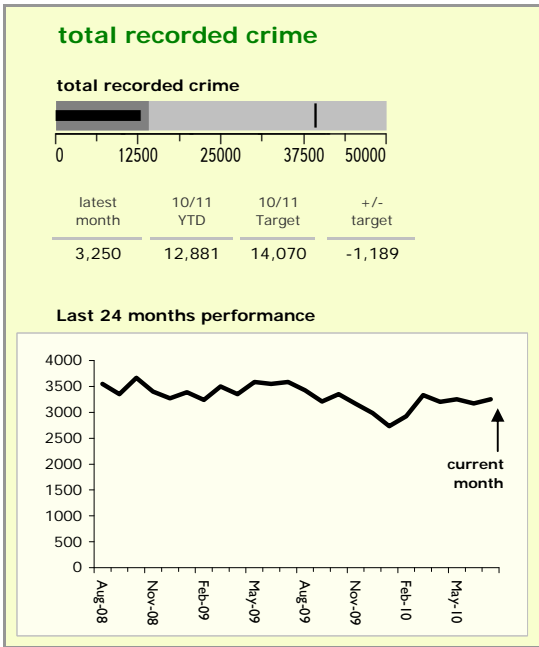

# Leicester City : crime reduction dashboard 2010/11 : July 2010

### national indicators

NI15 : serious violent crime	0.48
NI20 : assault with less serious injury	9.09
NI16 : serious acquisitive crime	22.45

*(Rate per 1,000 population)*