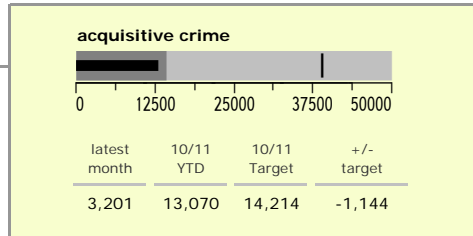

Leicestershire Force Area : crime reduction dashboard 2010/11 : July 2010

national indicators

NI15 : serious violent crime	0.27
NI20 : assault with less serious injury	5.42
NI16 : serious acquisitive crime	13.53

(Rate per 1,000 population)

top 10 high crime areas

	recorded offences 10/11 YTD
Castle-City Centre	1,900
● Castle-De Montfort Street	389
Loughborough Centre West	349
● Abb-Abbey Park	336
Hinckley Town Centre	275
Castle-De Montfort University	239
Coalville Centre	214
Bleys-Glenfield Hospital	196
Castle-Victoria Park	186
Fosse Park	182