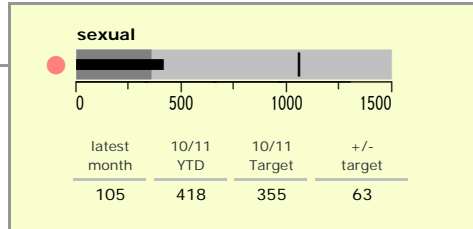

Leicestershire Force Area : crime reduction dashboard 2010/11 : July 2010

national indicators

NI15 : serious violent crime	0.27
NI20 : assault with less serious injury	5.42
NI16 : serious acquisitive crime	13.53

(Rate per 1,000 population)

top 10 high crime areas

	recorded offences 10/11 YTD
Castle-City Centre	1,900
● Castle-De Montfort Street	389
Loughborough Centre West	349
● Abb-Abbey Park	336
Hinckley Town Centre	275
Castle-De Montfort University	239
Coalville Centre	214
Bleys-Glenfield Hospital	196
Castle-Victoria Park	186
Fosse Park	182