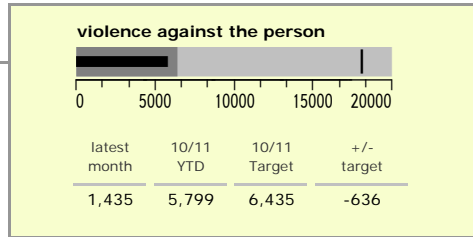

Leicestershire Force Area : crime reduction dashboard 2010/11 : July 2010

national indicators

NI15 : serious violent crime	0.27
NI20 : assault with less serious injury	5.42
NI16 : serious acquisitive crime	13.53

(Rate per 1,000 population)

top 10 high crime areas

	recorded offences 10/11 YTD
Castle-City Centre	1,900
● Castle-De Montfort Street	389
Loughborough Centre West	349
● Abb-Abbey Park	336
Hinckley Town Centre	275
Castle-De Montfort University	239
Coalville Centre	214
Bleys-Glenfield Hospital	196
Castle-Victoria Park	186
Fosse Park	182