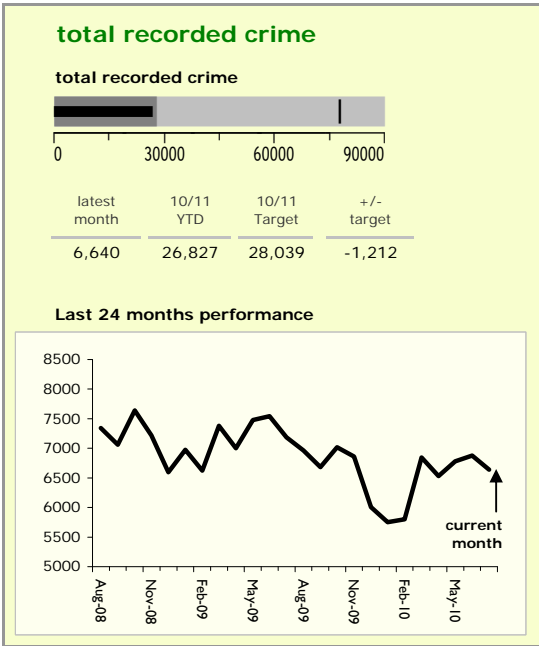

Leicestershire Force Area : crime reduction dashboard 2010/11 : July 2010

national indicators

NI15 : serious violent crime	0.27
NI20 : assault with less serious injury	5.42
NI16 : serious acquisitive crime	13.53

(Rate per 1,000 population)

top 10 high crime areas

	recorded offences 10/11 YTD
Castle-City Centre	1,900
● Castle-De Montfort Street	389
Loughborough Centre West	349
● Abb-Abbey Park	336
Hinckley Town Centre	275
Castle-De Montfort University	239
Coalville Centre	214
Bleys-Glenfield Hospital	196
Castle-Victoria Park	186
Fosse Park	182