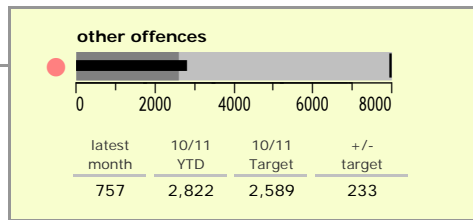

Leicestershire Force Area : crime reduction dashboard 2010/11 : July 2010

national indicators

NI15 : serious violent crime	0.27
NI20 : assault with less serious injury	5.42
NI16 : serious acquisitive crime	13.53

(Rate per 1,000 population)

top 10 high crime areas

	recorded offences 10/11 YTD
Castle-City Centre	1,900
● Castle-De Montfort Street	389
Loughborough Centre West	349
● Abb-Abbey Park	336
Hinckley Town Centre	275
Castle-De Montfort University	239
Coalville Centre	214
Bleys-Glenfield Hospital	196
Castle-Victoria Park	186
Fosse Park	182