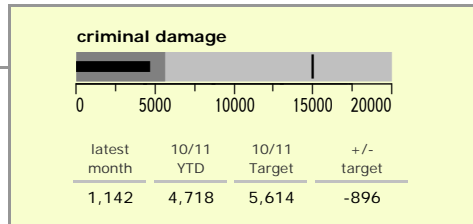

Leicestershire Force Area : crime reduction dashboard 2010/11 : July 2010

national indicators

NI15 : serious violent crime	0.27
NI20 : assault with less serious injury	5.42
NI16 : serious acquisitive crime	13.53

(Rate per 1,000 population)

top 10 high crime areas

	recorded offences 10/11 YTD
Castle-City Centre	1,900
● Castle-De Montfort Street	389
Loughborough Centre West	349
● Abb-Abbey Park	336
Hinckley Town Centre	275
Castle-De Montfort University	239
Coalville Centre	214
Bleys-Glenfield Hospital	196
Castle-Victoria Park	186
Fosse Park	182