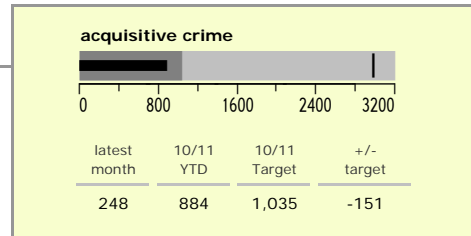

key
● over target by 25% or less
● more than 25% over target