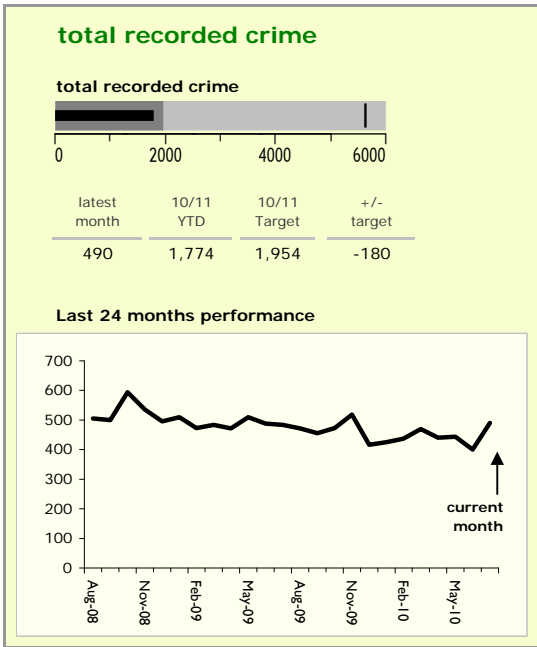

# Blaby District : crime reduction dashboard 2010/11 : July 2010

### national indicators

NI15 : serious violent crime	0.10
NI20 : assault with less serious injury	2.87
NI16 : serious acquisitive crime	10.78

(Rate per 1,000 population)

### top 10 high crime areas

	recorded offences 10/11 YTD
Fosse Park	182
● Enderby North & Grove Park	81
● Glenfield West	76
Blaby North	65
Leicester Forest East - M1 Services	63
● Narborough Road South	54
● Blaby Centre	51
Braunstone Town Woodland Drive	50
Thorpe Astley & Meridian Business	43
● Glen Parva West	43