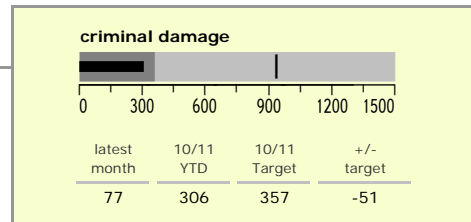

key
● over target by 25% or less
● more than 25% over target