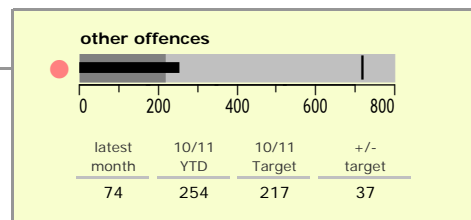

key
● over target by 25% or less
● more than 25% over target