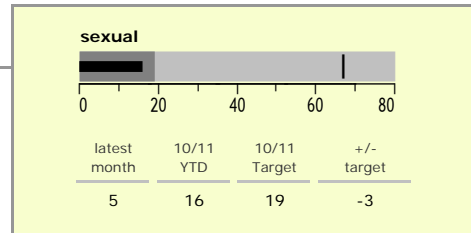

key
● over target by 25% or less
● more than 25% over target