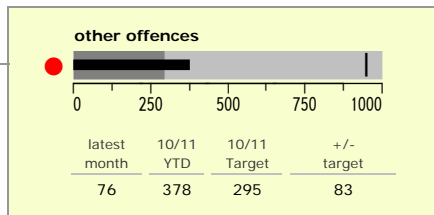

key

- over target by 25% or less
- more than 25% over target