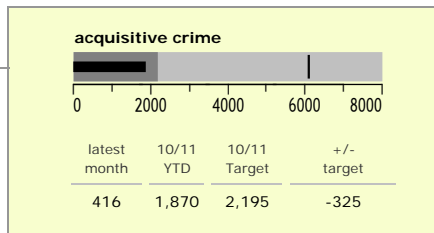

key

- over target by 25% or less
- more than 25% over target