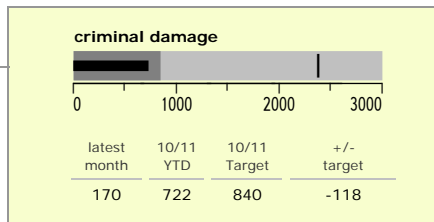

key

- over target by 25% or less
- more than 25% over target