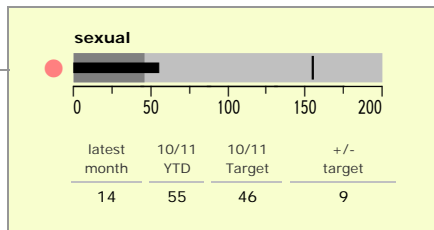

key

- over target by 25% or less
- more than 25% over target