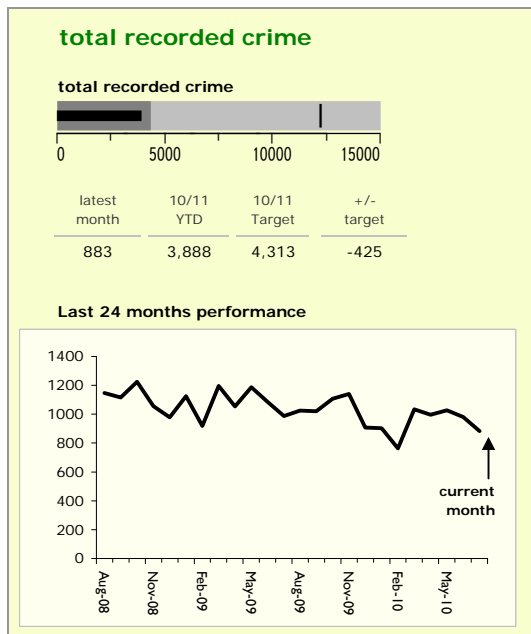

# Charnwood Borough : crime reduction dashboard 2010/11 : July 2010

### national indicators

NI15 : serious violent crime	0.22
NI20 : assault with less serious injury	5.11
NI16 : serious acquisitive crime	10.72

*(Rate per 1,000 population)*

### top 10 high crime areas

	recorded offences 10/11 YTD
Loughborough Centre West	349
Loughborough Bell Foundry	160
Loughborough Centre South	125
Loughborough Toothill Road	119
Loughborough Canal South	113
Loughborough Woodthorpe	90
Loughborough Ashby East	84
Thurmaston North West	83
Loughborough Derby Road East	80
Thurmaston North East	67