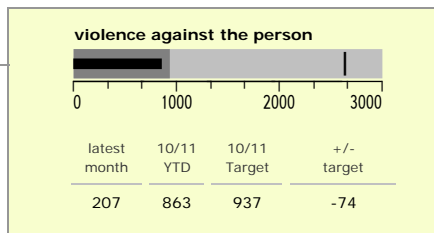

key

- over target by 25% or less
- more than 25% over target