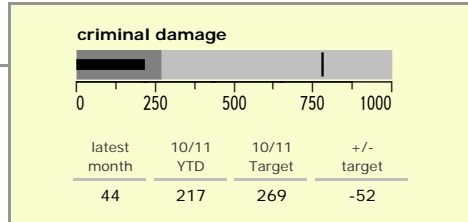

# Harborough District : crime reduction dashboard 2010/11 : July 2010

### national indicators

NI15 : serious violent crime	0.15
NI20 : assault with less serious injury	2.55
NI16 : serious acquisitive crime	6.96

*(Rate per 1,000 population)*

### top 10 high crime areas

	recorded offences 10/11 YTD
● Little Bowden South	96
Lutterworth Centre & East	79
Market Harborough Coventry Road	74
● Misterton, Gilmorton & Swinford	46
Market Harborough Centre	44
● Mkt Harborough East & Welland Ind. Est	43
● Hallaton, Great Easton & Medbourne	43
Ullesthorpe & Magna Park	43
● Great Bowden	38
● Tilton, Hungarton & Tugby	38