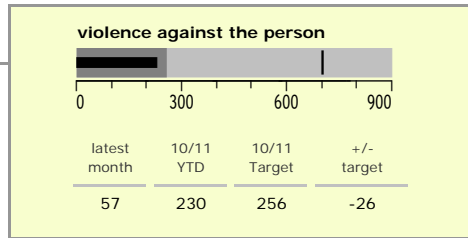

key

- over target by 25% or less
- more than 25% over target