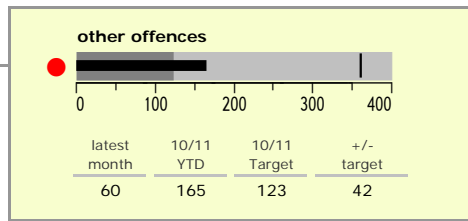

# Harborough District : crime reduction dashboard 2010/11 : July 2010

### national indicators

NI15 : serious violent crime	0.15
NI20 : assault with less serious injury	2.55
NI16 : serious acquisitive crime	6.96

*(Rate per 1,000 population)*

### top 10 high crime areas

	recorded offences 10/11 YTD
● Little Bowden South	96
Lutterworth Centre & East	79
Market Harborough Coventry Road	74
● Misterton, Gilmorton & Swinford	46
Market Harborough Centre	44
● Mkt Harborough East & Welland Ind. Est	43
● Hallaton, Great Easton & Medbourne	43
Ullesthorpe & Magna Park	43
● Great Bowden	38
● Tilton, Hungarton & Tugby	38