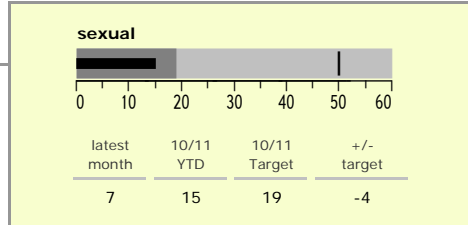

key

- over target by 25% or less
- more than 25% over target