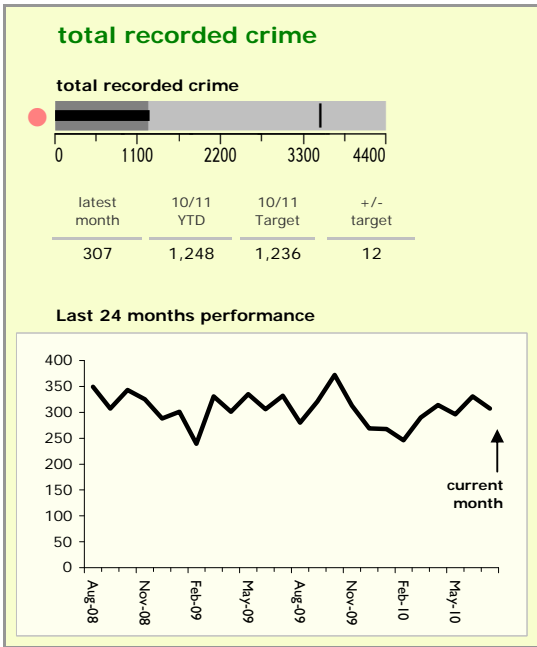

# Harborough District : crime reduction dashboard 2010/11 : July 2010

### national indicators

NI15 : serious violent crime	0.15
NI20 : assault with less serious injury	2.55
NI16 : serious acquisitive crime	6.96

*(Rate per 1,000 population)*

### top 10 high crime areas

	recorded offences 10/11 YTD
● Little Bowden South	96
Lutterworth Centre & East	79
Market Harborough Coventry Road	74
● Misterton, Gilmorton & Swinford	46
Market Harborough Centre	44
● Mkt Harborough East & Welland Ind. Est	43
● Hallaton, Great Easton & Medbourne	43
Ullesthorpe & Magna Park	43
● Great Bowden	38
● Tilton, Hungarton & Tugby	38