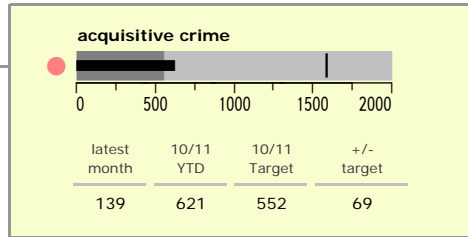

# Harborough District : crime reduction dashboard 2010/11 : July 2010

### national indicators

NI15 : serious violent crime	0.15
NI20 : assault with less serious injury	2.55
NI16 : serious acquisitive crime	6.96

*(Rate per 1,000 population)*

### top 10 high crime areas

	recorded offences 10/11 YTD
● Little Bowden South	96
Lutterworth Centre & East	79
Market Harborough Coventry Road	74
● Misterton, Gilmorton & Swinford	46
Market Harborough Centre	44
● Mkt Harborough East & Welland Ind. Est	43
● Hallaton, Great Easton & Medbourne	43
Ullesthorpe & Magna Park	43
● Great Bowden	38
● Tilton, Hungarton & Tugby	38