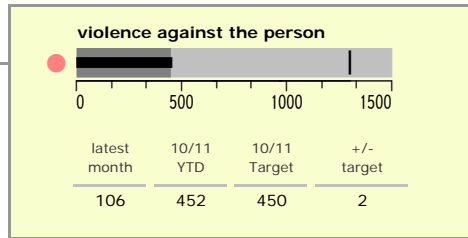

Hinckley and Bosworth Borough : crime reduction dashboard 2010/11 : July 2010

national indicators

- NI15 : serious violent crime 0.23
- NI20 : assault with less serious injury 3.30
- NI16 : serious acquisitive crime 10.54

(Rate per 1,000 population)

top 10 high crime areas

Area	recorded offences 10/11 YTD
Hinckley Town Centre	275
Dodwells Bridge & H'brook Ind Est	70
● Hinckley Trinity West	69
● Earl Shilton North	67
Hinckley Castle South West	61
● Hinckley Fields	56
● Hinckley Barwell Lane	55
Hinckley Town Centre North	53
Earl Shilton West	50
● Bagworth & Thornton	48