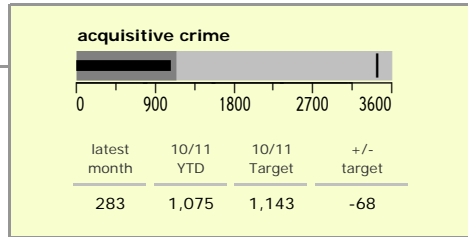

Hinckley and Bosworth Borough : crime reduction dashboard 2010/11 : July 2010

national indicators

- NI15 : serious violent crime 0.23
- NI20 : assault with less serious injury 3.30
- NI16 : serious acquisitive crime 10.54

(Rate per 1,000 population)

top 10 high crime areas

Area	recorded offences 10/11 YTD
Hinckley Town Centre	275
Dodwells Bridge & H'brook Ind Est	70
● Hinckley Trinity West	69
● Earl Shilton North	67
Hinckley Castle South West	61
● Hinckley Fields	56
● Hinckley Barwell Lane	55
Hinckley Town Centre North	53
Earl Shilton West	50
● Bagworth & Thornton	48