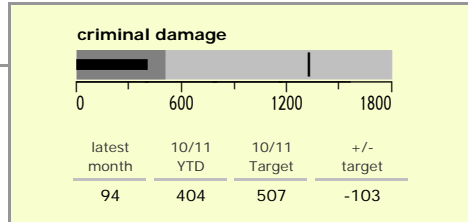

Hinckley and Bosworth Borough : crime reduction dashboard 2010/11 : July 2010

national indicators

- NI15 : serious violent crime 0.23
- NI20 : assault with less serious injury 3.30
- NI16 : serious acquisitive crime 10.54

(Rate per 1,000 population)

top 10 high crime areas

Area	recorded offences 10/11 YTD
Hinckley Town Centre	275
Dodwells Bridge & H'brook Ind Est	70
● Hinckley Trinity West	69
● Earl Shilton North	67
Hinckley Castle South West	61
● Hinckley Fields	56
● Hinckley Barwell Lane	55
Hinckley Town Centre North	53
Earl Shilton West	50
● Bagworth & Thornton	48