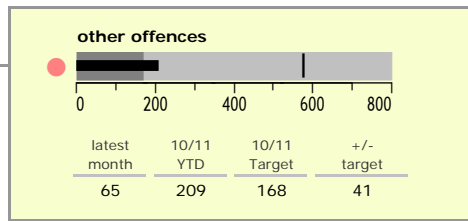

Hinckley and Bosworth Borough : crime reduction dashboard 2010/11 : July 2010

national indicators

- NI15 : serious violent crime 0.23
- NI20 : assault with less serious injury 3.30
- NI16 : serious acquisitive crime 10.54

(Rate per 1,000 population)

top 10 high crime areas

Area	recorded offences 10/11 YTD
Hinckley Town Centre	275
Dodwells Bridge & H'brook Ind Est	70
● Hinckley Trinity West	69
● Earl Shilton North	67
Hinckley Castle South West	61
● Hinckley Fields	56
● Hinckley Barwell Lane	55
Hinckley Town Centre North	53
Earl Shilton West	50
● Bagworth & Thornton	48