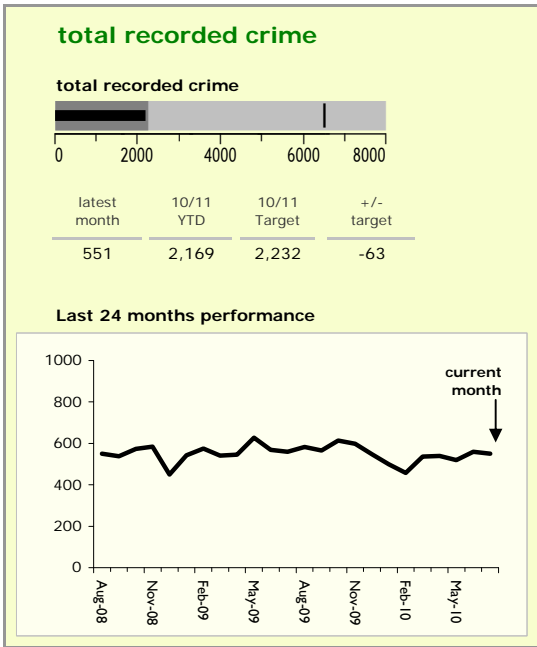

Hinckley and Bosworth Borough : crime reduction dashboard 2010/11 : July 2010

national indicators

- NI15 : serious violent crime 0.23
- NI20 : assault with less serious injury 3.30
- NI16 : serious acquisitive crime 10.54

(Rate per 1,000 population)

top 10 high crime areas

Area	recorded offences 10/11 YTD
Hinckley Town Centre	275
Dodwells Bridge & H'brook Ind Est	70
● Hinckley Trinity West	69
● Earl Shilton North	67
Hinckley Castle South West	61
● Hinckley Fields	56
● Hinckley Barwell Lane	55
Hinckley Town Centre North	53
Earl Shilton West	50
● Bagworth & Thornton	48

key

- over target by 25% or less
- more than 25% over target