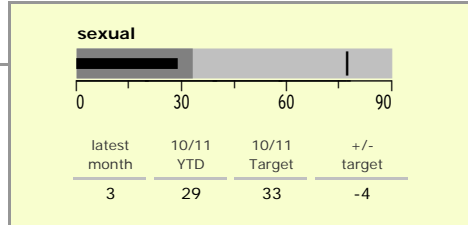

Hinckley and Bosworth Borough : crime reduction dashboard 2010/11 : July 2010

national indicators

- NI15 : serious violent crime 0.23
- NI20 : assault with less serious injury 3.30
- NI16 : serious acquisitive crime 10.54

(Rate per 1,000 population)

top 10 high crime areas

Area	recorded offences 10/11 YTD
Hinckley Town Centre	275
Dodwells Bridge & H'brook Ind Est	70
● Hinckley Trinity West	69
● Earl Shilton North	67
Hinckley Castle South West	61
● Hinckley Fields	56
● Hinckley Barwell Lane	55
Hinckley Town Centre North	53
Earl Shilton West	50
● Bagworth & Thornton	48