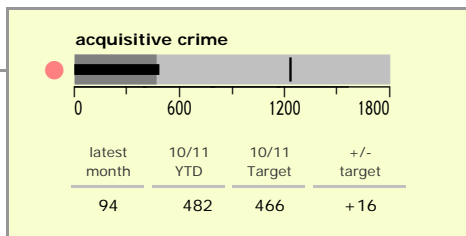

Melton Borough : crime reduction dashboard 2010/11 : July 2010

national indicators

NI15 : serious violent crime	0.24
NI20 : assault with less serious injury	3.96
NI16 : serious acquisitive crime	8.29

(Rate per 1,000 population)

top 10 high crime areas

Area	recorded offences 10/11 YTD
Melton Craven West	159
Melton Dorian North	68
Melton Egerton East	61
Melton Sysonby South	56
Melton Warwick East	52
Melton Warwick West	51
Melton Newport West	44
Waltham-on-the-Wolds & Scaford	40
Melton Newport South	36
Greater Frisby-on-the-Wreake	33