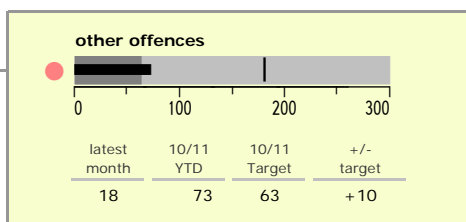

Melton Borough : crime reduction dashboard 2010/11 : July 2010

national indicators

NI15 : serious violent crime	0.24
NI20 : assault with less serious injury	3.96
NI16 : serious acquisitive crime	8.29

(Rate per 1,000 population)

top 10 high crime areas

Area	recorded offences 10/11 YTD
Melton Craven West	159
Melton Dorian North	68
Melton Egerton East	61
Melton Sysonby South	56
Melton Warwick East	52
Melton Warwick West	51
Melton Newport West	44
Waltham-on-the-Wolds & Scaford	40
Melton Newport South	36
Greater Frisby-on-the-Wreake	33