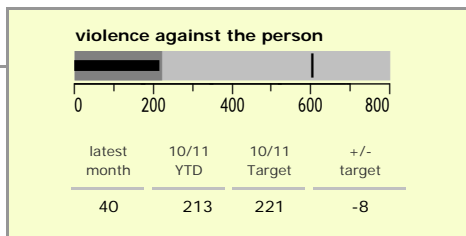

Melton Borough : crime reduction dashboard 2010/11 : July 2010

national indicators

NI15 : serious violent crime	0.24
NI20 : assault with less serious injury	3.96
NI16 : serious acquisitive crime	8.29

(Rate per 1,000 population)

top 10 high crime areas

Area	recorded offences 10/11 YTD
Melton Craven West	159
Melton Dorian North	68
Melton Egerton East	61
Melton Sysonby South	56
Melton Warwick East	52
Melton Warwick West	51
Melton Newport West	44
Waltham-on-the-Wolds & Scaford	40
Melton Newport South	36
Greater Frisby-on-the-Wreake	33