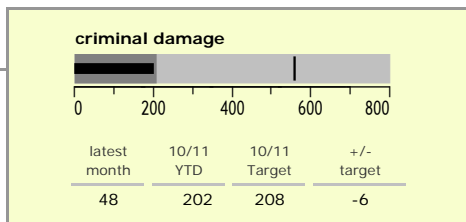

Melton Borough : crime reduction dashboard 2010/11 : July 2010

national indicators

NI15 : serious violent crime	0.24
NI20 : assault with less serious injury	3.96
NI16 : serious acquisitive crime	8.29

(Rate per 1,000 population)

top 10 high crime areas

Area	recorded offences 10/11 YTD
Melton Craven West	159
Melton Dorian North	68
Melton Egerton East	61
Melton Sysonby South	56
Melton Warwick East	52
Melton Warwick West	51
Melton Newport West	44
Waltham-on-the-Wolds & Scaford	40
Melton Newport South	36
Greater Frisby-on-the-Wreake	33