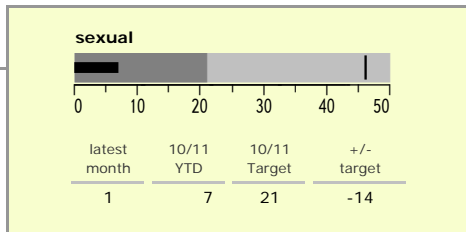

Melton Borough : crime reduction dashboard 2010/11 : July 2010

national indicators

NI15 : serious violent crime	0.24
NI20 : assault with less serious injury	3.96
NI16 : serious acquisitive crime	8.29

(Rate per 1,000 population)

top 10 high crime areas

Area	recorded offences 10/11 YTD
Melton Craven West	159
Melton Dorian North	68
Melton Egerton East	61
Melton Sysonby South	56
Melton Warwick East	52
Melton Warwick West	51
Melton Newport West	44
Waltham-on-the-Wolds & Scaford	40
Melton Newport South	36
Greater Frisby-on-the-Wreake	33