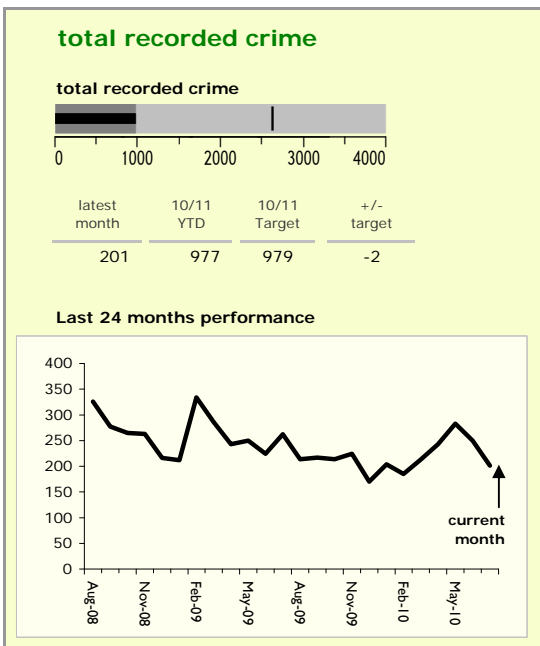

Melton Borough : crime reduction dashboard 2010/11 : July 2010

national indicators

NI15 : serious violent crime	0.24
NI20 : assault with less serious injury	3.96
NI16 : serious acquisitive crime	8.29

(Rate per 1,000 population)

top 10 high crime areas

Area	recorded offences 10/11 YTD
Melton Craven West	159
Melton Dorian North	68
Melton Egerton East	61
Melton Sysonby South	56
Melton Warwick East	52
Melton Warwick West	51
Melton Newport West	44
Waltham-on-the-Wolds & Scaford	40
Melton Newport South	36
Greater Frisby-on-the-Wreake	33

key

- over target by 25% or less
- more than 25% over target