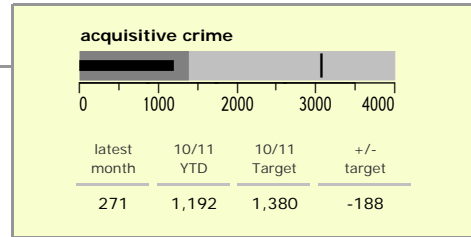

North West Leicestershire District : crime reduction dashboard 2010/11 : July 2010

national indicators

NI15 : serious violent crime	0.20
NI20 : assault with less serious injury	4.68
NI16 : serious acquisitive crime	11.91

(Rate per 1,000 population)

top 10 high crime areas

Area	recorded offences 10/11 YTD
Coalville Centre	214
Castle Donington NE & Hemmington	148
Castle Donington & Donington Park	133
Measham Centre	78
Bardon	68
Ashby Ivanhoe East	66
Castle Donington South	66
Coalville Stephenson Way	58
Greenhill Centre	57
Ashby Holywell East	55