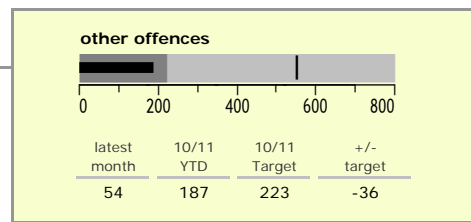

North West Leicestershire District : crime reduction dashboard 2010/11 : July 2010

national indicators

NI15 : serious violent crime	0.20
NI20 : assault with less serious injury	4.68
NI16 : serious acquisitive crime	11.91

(Rate per 1,000 population)

top 10 high crime areas

Area	recorded offences 10/11 YTD
Coalville Centre	214
Castle Donington NE & Hemmington	148
Castle Donington & Donington Park	133
Measham Centre	78
Bardon	68
Ashby Ivanhoe East	66
Castle Donington South	66
Coalville Stephenson Way	58
Greenhill Centre	57
Ashby Holywell East	55