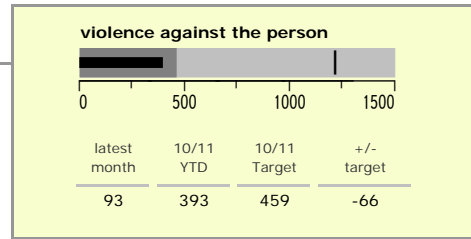

North West Leicestershire District : crime reduction dashboard 2010/11 : July 2010

national indicators

NI15 : serious violent crime	0.20
NI20 : assault with less serious injury	4.68
NI16 : serious acquisitive crime	11.91

(Rate per 1,000 population)

top 10 high crime areas

Area	recorded offences 10/11 YTD
Coalville Centre	214
Castle Donington NE & Hemmington	148
Castle Donington & Donington Park	133
Measham Centre	78
Bardon	68
Ashby Ivanhoe East	66
Castle Donington South	66
Coalville Stephenson Way	58
Greenhill Centre	57
Ashby Holywell East	55