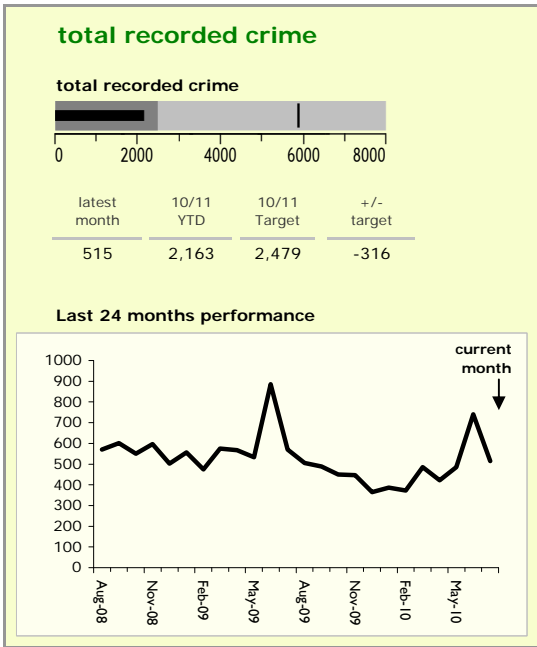

North West Leicestershire District : crime reduction dashboard 2010/11 : July 2010

national indicators

NI15 : serious violent crime	0.20
NI20 : assault with less serious injury	4.68
NI16 : serious acquisitive crime	11.91

(Rate per 1,000 population)

top 10 high crime areas

Area	recorded offences 10/11 YTD
Coalville Centre	214
Castle Donington NE & Hemmington	148
Castle Donington & Donington Park	133
Measham Centre	78
Bardon	68
Ashby Ivanhoe East	66
Castle Donington South	66
Coalville Stephenson Way	58
Greenhill Centre	57
Ashby Holywell East	55

key

- over target by 25% or less
- more than 25% over target