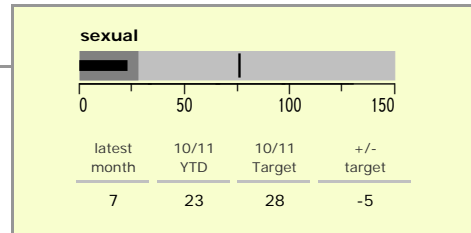

North West Leicestershire District : crime reduction dashboard 2010/11 : July 2010

national indicators

NI15 : serious violent crime	0.20
NI20 : assault with less serious injury	4.68
NI16 : serious acquisitive crime	11.91

(Rate per 1,000 population)

top 10 high crime areas

Area	recorded offences 10/11 YTD
Coalville Centre	214
Castle Donington NE & Hemmington	148
Castle Donington & Donington Park	133
Measham Centre	78
Bardon	68
Ashby Ivanhoe East	66
Castle Donington South	66
Coalville Stephenson Way	58
Greenhill Centre	57
Ashby Holywell East	55