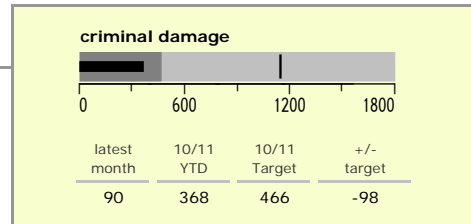

North West Leicestershire District : crime reduction dashboard 2010/11 : July 2010

national indicators

NI15 : serious violent crime	0.20
NI20 : assault with less serious injury	4.68
NI16 : serious acquisitive crime	11.91

(Rate per 1,000 population)

top 10 high crime areas

Area	recorded offences 10/11 YTD
Coalville Centre	214
Castle Donington NE & Hemmington	148
Castle Donington & Donington Park	133
Measham Centre	78
Bardon	68
Ashby Ivanhoe East	66
Castle Donington South	66
Coalville Stephenson Way	58
Greenhill Centre	57
Ashby Holywell East	55