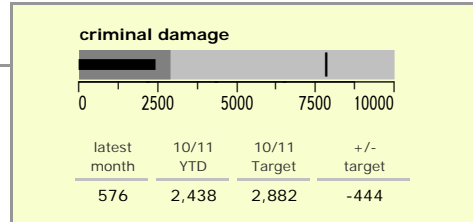

# Leicestershire County : crime reduction dashboard 2010/11 : July 2010

### national indicators

NI15 : serious violent crime	0.19
NI20 : assault with less serious injury	3.88
NI16 : serious acquisitive crime	9.92

(Rate per 1,000 population)

### top 10 high crime areas

	recorded offences 10/11 YTD
Loughborough Centre West	349
Hinckley Town Centre	275
Coalville Centre	214
Fosse Park	182
Loughborough Bell Foundry	160
Melton Craven West	159
Guthlaxton College & Police Station	151
Castle Donington NE & Hemmington	148
Castle Donington & Donington Park	133
Loughborough Centre South	125