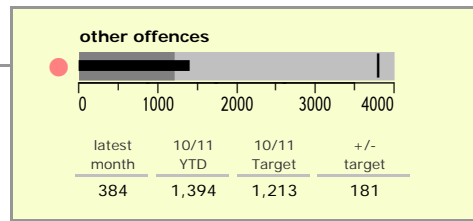

# Leicestershire County : crime reduction dashboard 2010/11 : July 2010

### national indicators

NI15 : serious violent crime	0.19
NI20 : assault with less serious injury	3.88
NI16 : serious acquisitive crime	9.92

(Rate per 1,000 population)

### top 10 high crime areas

	recorded offences 10/11 YTD
Loughborough Centre West	349
Hinckley Town Centre	275
Coalville Centre	214
Fosse Park	182
Loughborough Bell Foundry	160
Melton Craven West	159
Guthlaxton College & Police Station	151
Castle Donington NE & Hemmington	148
Castle Donington & Donington Park	133
Loughborough Centre South	125