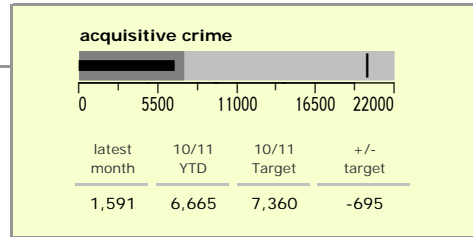

# Leicestershire County : crime reduction dashboard 2010/11 : July 2010

### national indicators

NI15 : serious violent crime	0.19
NI20 : assault with less serious injury	3.88
NI16 : serious acquisitive crime	9.92

(Rate per 1,000 population)

### top 10 high crime areas

	recorded offences 10/11 YTD
Loughborough Centre West	349
Hinckley Town Centre	275
Coalville Centre	214
Fosse Park	182
Loughborough Bell Foundry	160
Melton Craven West	159
Guthlaxton College & Police Station	151
Castle Donington NE & Hemmington	148
Castle Donington & Donington Park	133
Loughborough Centre South	125