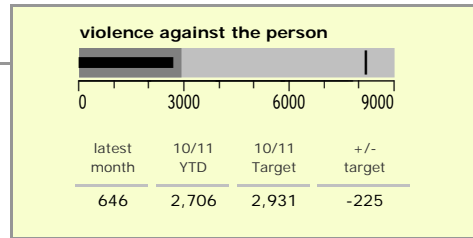

key
● over target by 25% or less
● more than 25% over target