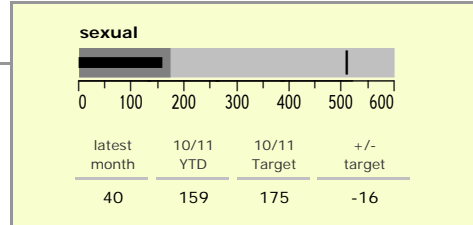

key
● over target by 25% or less
● more than 25% over target