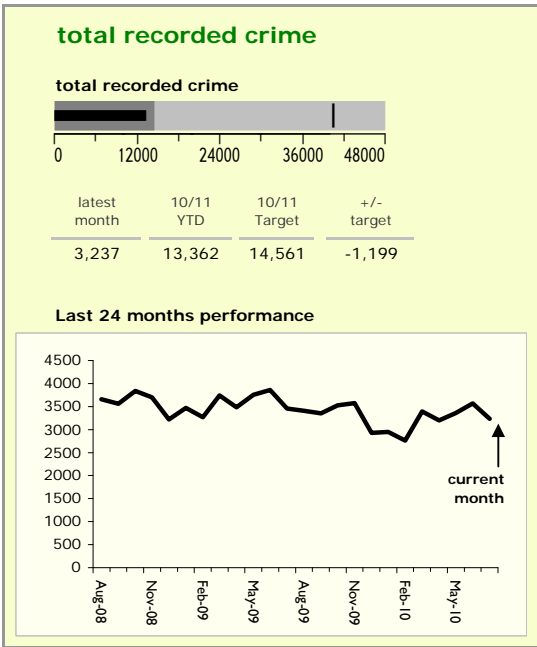

# Leicestershire County : crime reduction dashboard 2010/11 : July 2010

### national indicators

NI15 : serious violent crime	0.19
NI20 : assault with less serious injury	3.88
NI16 : serious acquisitive crime	9.92

(Rate per 1,000 population)

### top 10 high crime areas

	recorded offences 10/11 YTD
Loughborough Centre West	349
Hinckley Town Centre	275
Coalville Centre	214
Fosse Park	182
Loughborough Bell Foundry	160
Melton Craven West	159
Guthlaxton College & Police Station	151
Castle Donington NE & Hemmington	148
Castle Donington & Donington Park	133
Loughborough Centre South	125