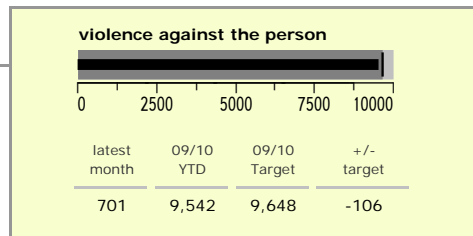

Leicester City : crime reduction dashboard 2009/10 : March 2010

national indicators

NI15 : serious violent crime	0.67
NI20 : assault with less serious injury	11.74
NI16 : serious acquisitive crime	23.77

(Rate per 1,000 population)

top 10 high crime areas

Area	recorded offences 09/10 YTD
Castle-City Centre	5,606
Abb-Abbey Park	704
Castle-De Montfort Street	694
Castle-De Montfort University	692
Bleys-Glenfield Hospital	668
Castle-Victoria Park	588
Fosse-Bosworth Street	422
Castle-Princess Road West	408
StPet*-St George's Retail Park	390
Wcotes-Bede Park	356

key

- over target by 25% or less
- more than 25% over target