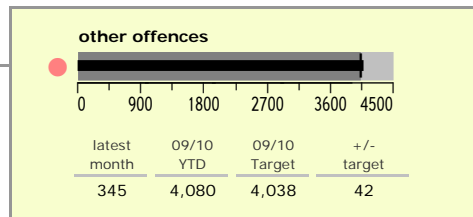

Leicester City : crime reduction dashboard 2009/10 : March 2010

national indicators

NI15 : serious violent crime	0.67
NI20 : assault with less serious injury	11.74
NI16 : serious acquisitive crime	23.77

(Rate per 1,000 population)

top 10 high crime areas

Area	recorded offences 09/10 YTD
Castle-City Centre	5,606
Abb-Abbey Park	704
Castle-De Montfort Street	694
Castle-De Montfort University	692
Bleys-Glenfield Hospital	668
Castle-Victoria Park	588
Fosse-Bosworth Street	422
Castle-Princess Road West	408
StPet*-St George's Retail Park	390
Wcotes-Bede Park	356