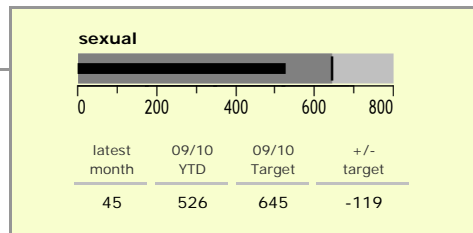

Leicester City : crime reduction dashboard 2009/10 : March 2010

national indicators

NI15 : serious violent crime	0.67
NI20 : assault with less serious injury	11.74
NI16 : serious acquisitive crime	23.77

(Rate per 1,000 population)

top 10 high crime areas

Area	recorded offences 09/10 YTD
Castle-City Centre	5,606
Abb-Abbey Park	704
Castle-De Montfort Street	694
Castle-De Montfort University	692
Bleys-Glenfield Hospital	668
Castle-Victoria Park	588
Fosse-Bosworth Street	422
Castle-Princess Road West	408
StPet*-St George's Retail Park	390
Wcotes-Bede Park	356