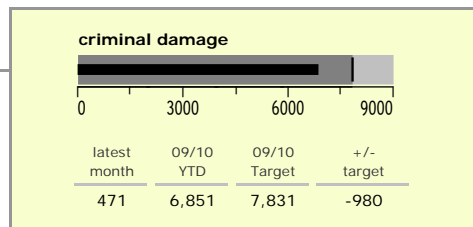

Leicester City : crime reduction dashboard 2009/10 : March 2010

national indicators

NI15 : serious violent crime	0.67
NI20 : assault with less serious injury	11.74
NI16 : serious acquisitive crime	23.77

(Rate per 1,000 population)

top 10 high crime areas

Area	recorded offences 09/10 YTD
Castle-City Centre	5,606
Abb-Abbey Park	704
Castle-De Montfort Street	694
Castle-De Montfort University	692
Bleys-Glenfield Hospital	668
Castle-Victoria Park	588
Fosse-Bosworth Street	422
Castle-Princess Road West	408
StPet*-St George's Retail Park	390
Wcotes-Bede Park	356