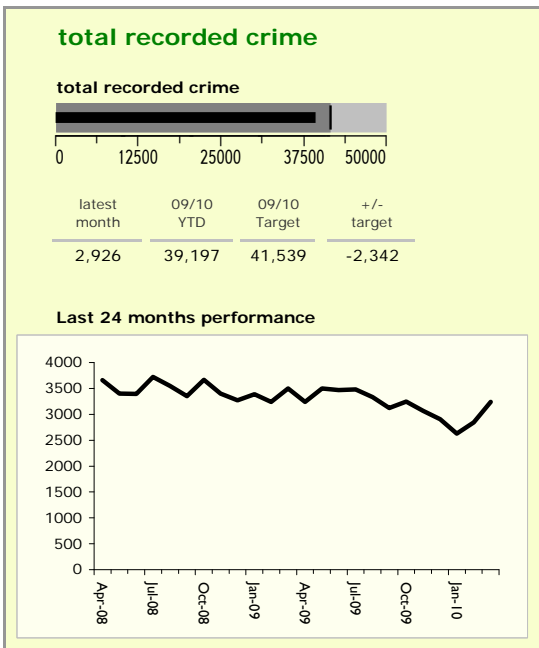

Leicester City : crime reduction dashboard 2009/10 : March 2010

national indicators

NI15 : serious violent crime	0.67
NI20 : assault with less serious injury	11.74
NI16 : serious acquisitive crime	23.77

(Rate per 1,000 population)

top 10 high crime areas

Area	recorded offences 09/10 YTD
Castle-City Centre	5,606
Abb-Abbey Park	704
Castle-De Montfort Street	694
Castle-De Montfort University	692
Bleys-Glenfield Hospital	668
Castle-Victoria Park	588
Fosse-Bosworth Street	422
Castle-Princess Road West	408
StPet*-St George's Retail Park	390
Wcotes-Bede Park	356

key

- over target by 25% or less
- more than 25% over target