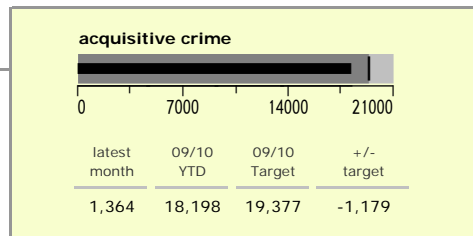

Leicester City : crime reduction dashboard 2009/10 : March 2010

national indicators

NI15 : serious violent crime	0.67
NI20 : assault with less serious injury	11.74
NI16 : serious acquisitive crime	23.77

(Rate per 1,000 population)

top 10 high crime areas

Area	recorded offences 09/10 YTD
Castle-City Centre	5,606
Abb-Abbey Park	704
Castle-De Montfort Street	694
Castle-De Montfort University	692
Bleys-Glenfield Hospital	668
Castle-Victoria Park	588
Fosse-Bosworth Street	422
Castle-Princess Road West	408
StPet*-St George's Retail Park	390
Wcotes-Bede Park	356