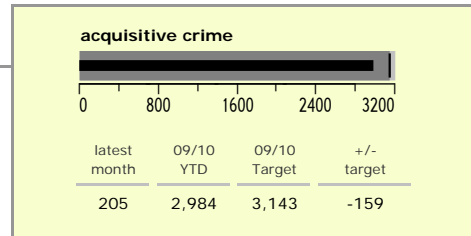

Blaby District : crime reduction dashboard 2009/10 : March 2010

national indicators

NI15 : serious violent crime	0.18
NI20 : assault with less serious injury	3.05
NI16 : serious acquisitive crime	12.40

(Rate per 1,000 population)

top 10 high crime areas

	recorded offences 09/10 YTD
Fosse Park	568
Leicester Forest East - M1 Services	224
Blaby North	193
Enderby North & Grove Park	176
Glenfield West	175
Thorpe Astley & Meridian Business Park	152
Braunstone Town Woodland Drive	134
Narborough East	122
Winstanley Community College	108
Kirby Muxloe West	108