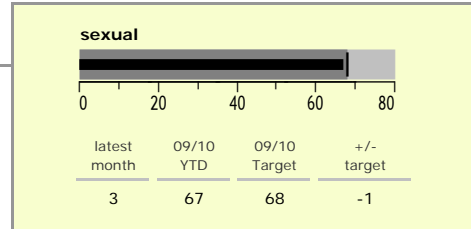

key

- over target by 25% or less
- more than 25% over target