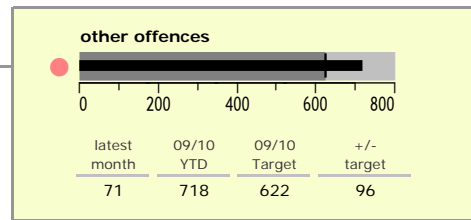

key

- over target by 25% or less
- more than 25% over target