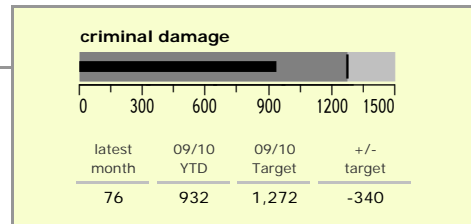

Blaby District : crime reduction dashboard 2009/10 : March 2010

national indicators

NI15 : serious violent crime	0.18
NI20 : assault with less serious injury	3.05
NI16 : serious acquisitive crime	12.40

(Rate per 1,000 population)

top 10 high crime areas

	recorded offences 09/10 YTD
Fosse Park	568
Leicester Forest East - M1 Services	224
Blaby North	193
Enderby North & Grove Park	176
Glenfield West	175
Thorpe Astley & Meridian Business Park	152
Braunstone Town Woodland Drive	134
Narborough East	122
Winstanley Community College	108
Kirby Muxloe West	108