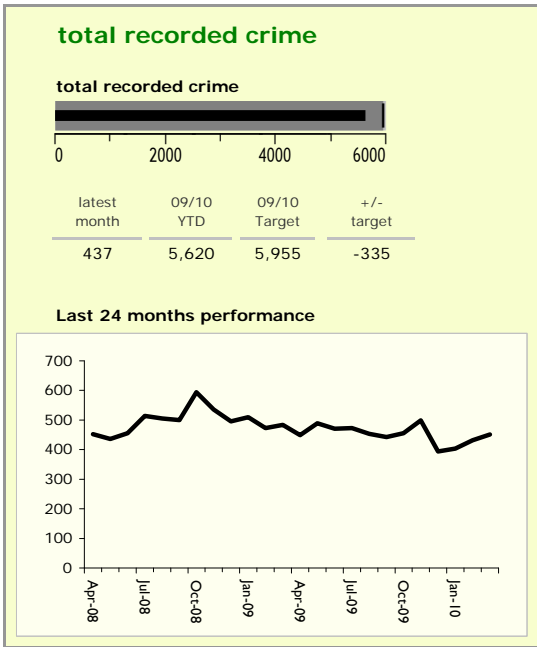

Blaby District : crime reduction dashboard 2009/10 : March 2010

national indicators

NI15 : serious violent crime	0.18
NI20 : assault with less serious injury	3.05
NI16 : serious acquisitive crime	12.40

(Rate per 1,000 population)

top 10 high crime areas

	recorded offences 09/10 YTD
Fosse Park	568
Leicester Forest East - M1 Services	224
Blaby North	193
Enderby North & Grove Park	176
Glenfield West	175
Thorpe Astley & Meridian Business Park	152
Braunstone Town Woodland Drive	134
Narborough East	122
Winstanley Community College	108
Kirby Muxloe West	108

key

- over target by 25% or less
- more than 25% over target