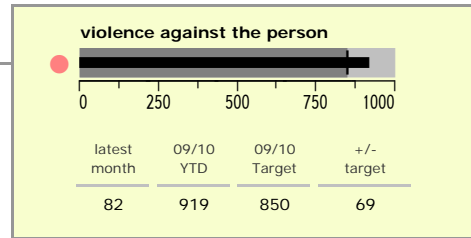

key

- over target by 25% or less
- more than 25% over target