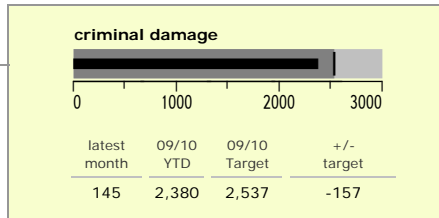

Charnwood Borough : crime reduction dashboard 2009/10 : March 2010

national indicators

NI15 : serious violent crime	0.40
NI20 : assault with less serious injury	5.72
NI16 : serious acquisitive crime	13.16

(Rate per 1,000 population)

top 10 high crime areas

area	recorded offences 09/10 YTD
Loughborough Centre West	1,040
Loughborough Bell Foundry	436
Loughborough Toothill Road	420
Loughborough Centre South	395
Thurmaston North West	305
Loughborough Ashby East	224
Loughborough Canal South	206
Loughborough Ashby West	205
Loughborough Derby Road East	198
Birstall Centre	184