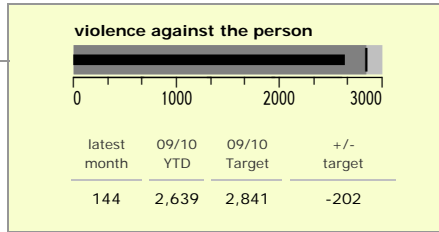

Charnwood Borough : crime reduction dashboard 2009/10 : March 2010

national indicators

NI15 : serious violent crime	0.40
NI20 : assault with less serious injury	5.72
NI16 : serious acquisitive crime	13.16

(Rate per 1,000 population)

top 10 high crime areas

area	recorded offences 09/10 YTD
Loughborough Centre West	1,040
Loughborough Bell Foundry	436
Loughborough Toothill Road	420
Loughborough Centre South	395
Thurmaston North West	305
Loughborough Ashby East	224
Loughborough Canal South	206
Loughborough Ashby West	205
Loughborough Derby Road East	198
Birstall Centre	184