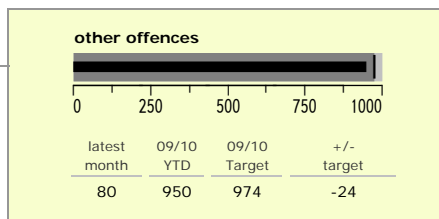

Charnwood Borough : crime reduction dashboard 2009/10 : March 2010

national indicators

NI15 : serious violent crime	0.40
NI20 : assault with less serious injury	5.72
NI16 : serious acquisitive crime	13.16

(Rate per 1,000 population)

top 10 high crime areas

area	recorded offences 09/10 YTD
Loughborough Centre West	1,040
Loughborough Bell Foundry	436
Loughborough Toothill Road	420
Loughborough Centre South	395
Thurmaston North West	305
Loughborough Ashby East	224
Loughborough Canal South	206
Loughborough Ashby West	205
Loughborough Derby Road East	198
Birstall Centre	184