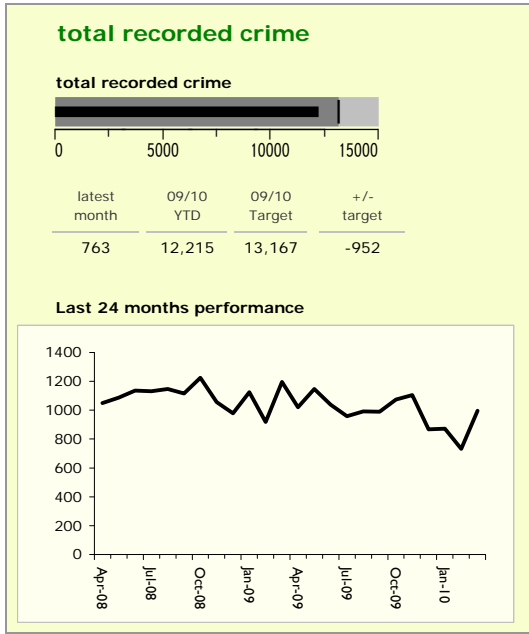

Charnwood Borough : crime reduction dashboard 2009/10 : March 2010

national indicators

NI15 : serious violent crime	0.40
NI20 : assault with less serious injury	5.72
NI16 : serious acquisitive crime	13.16

(Rate per 1,000 population)

top 10 high crime areas

area	recorded offences 09/10 YTD
Loughborough Centre West	1,040
Loughborough Bell Foundry	436
Loughborough Toothill Road	420
Loughborough Centre South	395
Thurmaston North West	305
Loughborough Ashby East	224
Loughborough Canal South	206
Loughborough Ashby West	205
Loughborough Derby Road East	198
Birstall Centre	184

key
● over target by 25% or less
● more than 25% over target