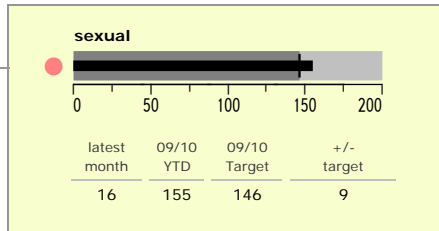

Charnwood Borough : crime reduction dashboard 2009/10 : March 2010

national indicators

NI15 : serious violent crime	0.40
NI20 : assault with less serious injury	5.72
NI16 : serious acquisitive crime	13.16

(Rate per 1,000 population)

top 10 high crime areas

area	recorded offences 09/10 YTD
Loughborough Centre West	1,040
Loughborough Bell Foundry	436
Loughborough Toothill Road	420
Loughborough Centre South	395
Thurmaston North West	305
Loughborough Ashby East	224
Loughborough Canal South	206
Loughborough Ashby West	205
Loughborough Derby Road East	198
Birstall Centre	184