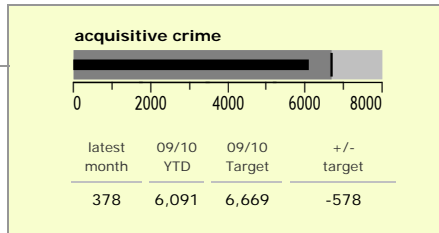

Charnwood Borough : crime reduction dashboard 2009/10 : March 2010

national indicators

NI15 : serious violent crime	0.40
NI20 : assault with less serious injury	5.72
NI16 : serious acquisitive crime	13.16

(Rate per 1,000 population)

top 10 high crime areas

area	recorded offences 09/10 YTD
Loughborough Centre West	1,040
Loughborough Bell Foundry	436
Loughborough Toothill Road	420
Loughborough Centre South	395
Thurmaston North West	305
Loughborough Ashby East	224
Loughborough Canal South	206
Loughborough Ashby West	205
Loughborough Derby Road East	198
Birstall Centre	184