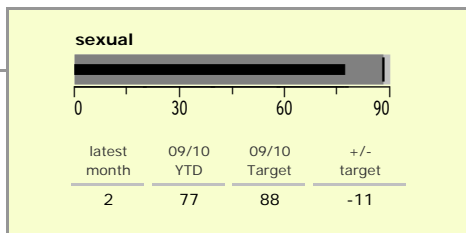

Hinckley and Bosworth Borough : crime reduction dashboard 2009/10 : March 2010

national indicators

NI15 : serious violent crime	0.24
NI20 : assault with less serious injury	4.23
NI16 : serious acquisitive crime	12.11

(Rate per 1,000 population)

top 10 high crime areas

Area	recorded offences 09/10 YTD
Hinckley Town Centre	751
Dodwells Bridge & Harrowbrook Ind Est	262
Hinckley Town Centre North	218
Hinckley Castle South West	181
Earl Shilton East	153
Hinckley Trinity West	142
Barwell Centre	138
Earl Shilton North	137
Hinckley Fields	134
Earl Shilton West	127