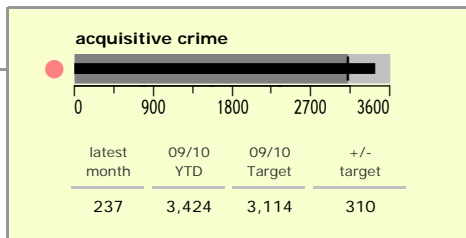

Hinckley and Bosworth Borough : crime reduction dashboard 2009/10 : March 2010

national indicators

NI15 : serious violent crime	0.24
NI20 : assault with less serious injury	4.23
NI16 : serious acquisitive crime	12.11

(Rate per 1,000 population)

top 10 high crime areas

Area	recorded offences 09/10 YTD
Hinckley Town Centre	751
Dodwells Bridge & Harrowbrook Ind Est	262
Hinckley Town Centre North	218
Hinckley Castle South West	181
Earl Shilton East	153
Hinckley Trinity West	142
Barwell Centre	138
Earl Shilton North	137
Hinckley Fields	134
Earl Shilton West	127