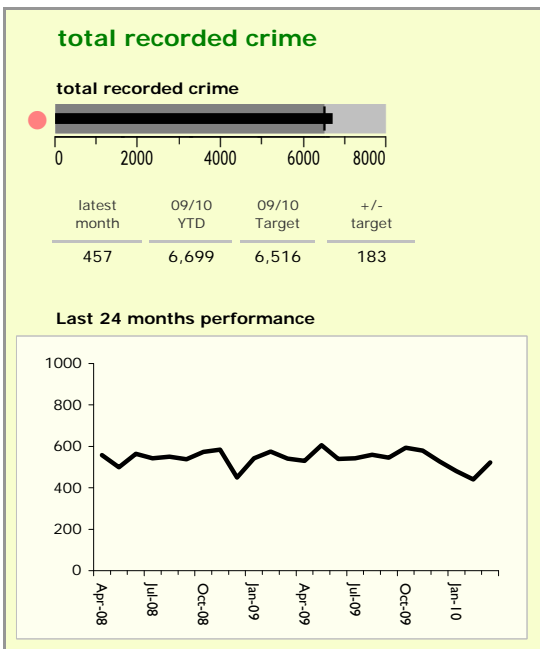

Hinckley and Bosworth Borough : crime reduction dashboard 2009/10 : March 2010

national indicators

NI15 : serious violent crime	0.24
NI20 : assault with less serious injury	4.23
NI16 : serious acquisitive crime	12.11

(Rate per 1,000 population)

top 10 high crime areas

Area	recorded offences 09/10 YTD
Hinckley Town Centre	751
Dodwells Bridge & Harrowbrook Ind Est	262
Hinckley Town Centre North	218
Hinckley Castle South West	181
Earl Shilton East	153
Hinckley Trinity West	142
Barwell Centre	138
Earl Shilton North	137
Hinckley Fields	134
Earl Shilton West	127

key

- over target by 25% or less
- more than 25% over target