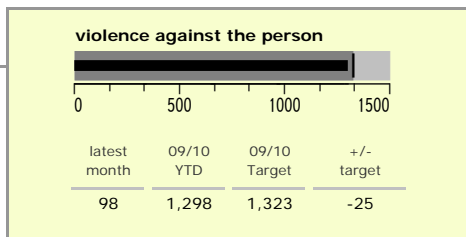

Hinckley and Bosworth Borough : crime reduction dashboard 2009/10 : March 2010

national indicators

NI15 : serious violent crime	0.24
NI20 : assault with less serious injury	4.23
NI16 : serious acquisitive crime	12.11

(Rate per 1,000 population)

top 10 high crime areas

Area	recorded offences 09/10 YTD
Hinckley Town Centre	751
Dodwells Bridge & Harrowbrook Ind Est	262
Hinckley Town Centre North	218
Hinckley Castle South West	181
Earl Shilton East	153
Hinckley Trinity West	142
Barwell Centre	138
Earl Shilton North	137
Hinckley Fields	134
Earl Shilton West	127