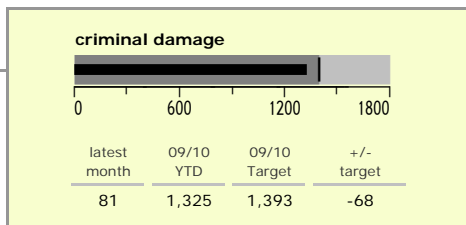

Hinckley and Bosworth Borough : crime reduction dashboard 2009/10 : March 2010

national indicators

NI15 : serious violent crime	0.24
NI20 : assault with less serious injury	4.23
NI16 : serious acquisitive crime	12.11

(Rate per 1,000 population)

top 10 high crime areas

Area	recorded offences 09/10 YTD
Hinckley Town Centre	751
Dodwells Bridge & Harrowbrook Ind Est	262
Hinckley Town Centre North	218
Hinckley Castle South West	181
Earl Shilton East	153
Hinckley Trinity West	142
Barwell Centre	138
Earl Shilton North	137
Hinckley Fields	134
Earl Shilton West	127