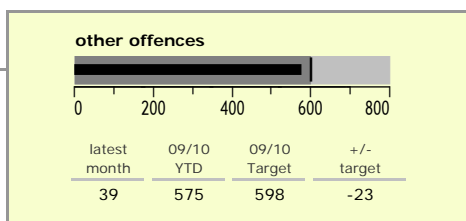

Hinckley and Bosworth Borough : crime reduction dashboard 2009/10 : March 2010

national indicators

NI15 : serious violent crime	0.24
NI20 : assault with less serious injury	4.23
NI16 : serious acquisitive crime	12.11

(Rate per 1,000 population)

top 10 high crime areas

Area	recorded offences 09/10 YTD
Hinckley Town Centre	751
Dodwells Bridge & Harrowbrook Ind Est	262
Hinckley Town Centre North	218
Hinckley Castle South West	181
Earl Shilton East	153
Hinckley Trinity West	142
Barwell Centre	138
Earl Shilton North	137
Hinckley Fields	134
Earl Shilton West	127