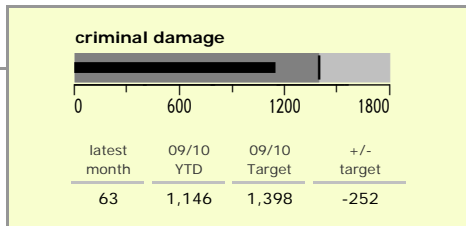

key
● over target by 25% or less
● more than 25% over target