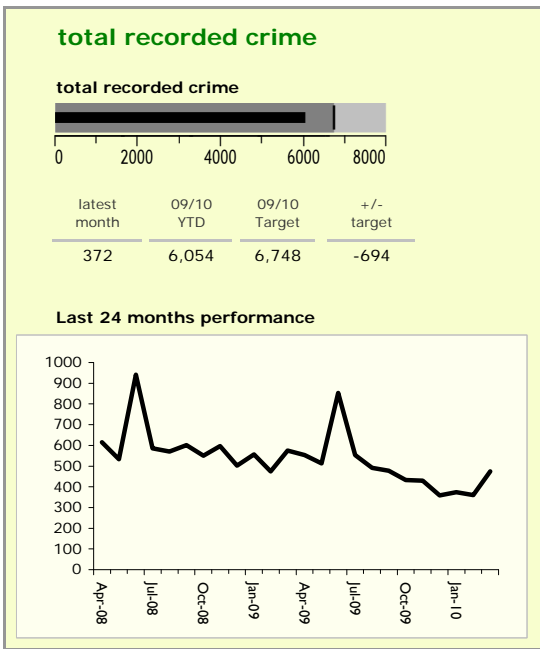

# North West Leicestershire District : crime reduction dashboard 2009/10 : March 2010

### national indicators

NI15 : serious violent crime	0.21
NI20 : assault with less serious injury	5.15
NI16 : serious acquisitive crime	11.54

*(Rate per 1,000 population)*

### top 10 high crime areas

area	recorded offences 09/10 YTD
Coalville Centre	541
Castle Donington & Donington Park	443
Castle Donington NE & Hemmington	350
Ashby Castle North	171
Snibston East	147
Measham Centre	135
Ashby Holywell East	130
Greater Appleby	128
Bardon	119
Ashby Holywell West	116