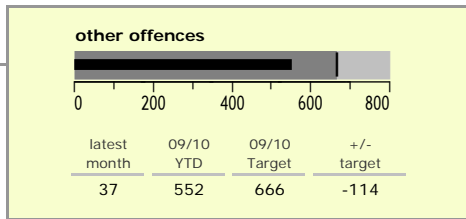

key
● over target by 25% or less
● more than 25% over target