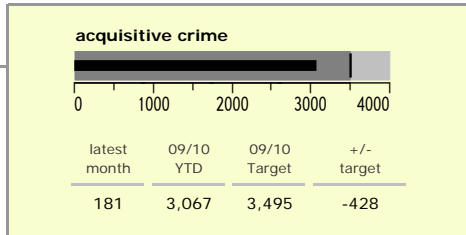

key
● over target by 25% or less
● more than 25% over target