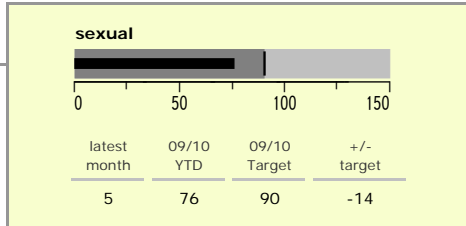

key
● over target by 25% or less
● more than 25% over target