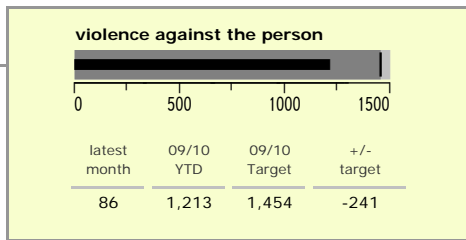

key
● over target by 25% or less
● more than 25% over target