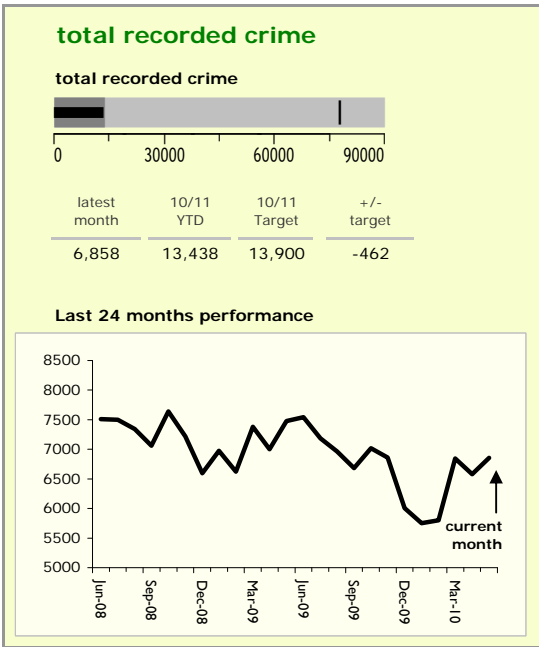

# Leicestershire Force Area : crime reduction dashboard 2010/11 : May 2010

### national indicators

NI15 : serious violent crime	0.3
NI20 : assault with less serious injury	4.7
NI16 : serious acquisitive crime	13.8

(Rate per 1,000 population)

### top 10 high crime areas

	recorded offences 10/11 YTD
Castle-City Centre	969
● Castle-De Montfort Street	192
Loughborough Centre West	185
● Abb-Abbey Park	180
Hinckley Town Centre	126
Castle-De Montfort University	126
Bleys-Glenfield Hospital	113
Fosse Park	108
● Castle-Victoria Park	105
Coalville Centre	103