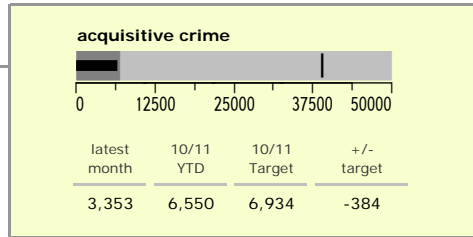

key

- over target by 25% or less
- more than 25% over target