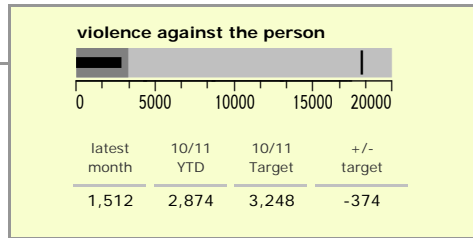

key

- over target by 25% or less
- more than 25% over target