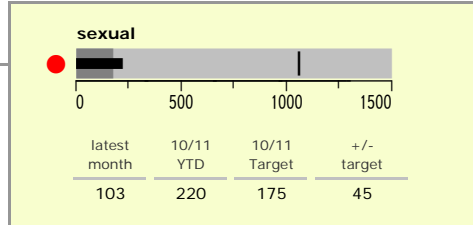

key

- over target by 25% or less
- more than 25% over target