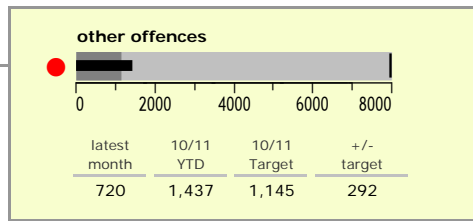

key

- over target by 25% or less
- more than 25% over target