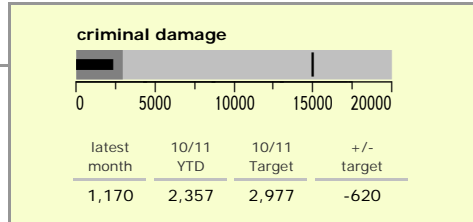

key

- over target by 25% or less
- more than 25% over target