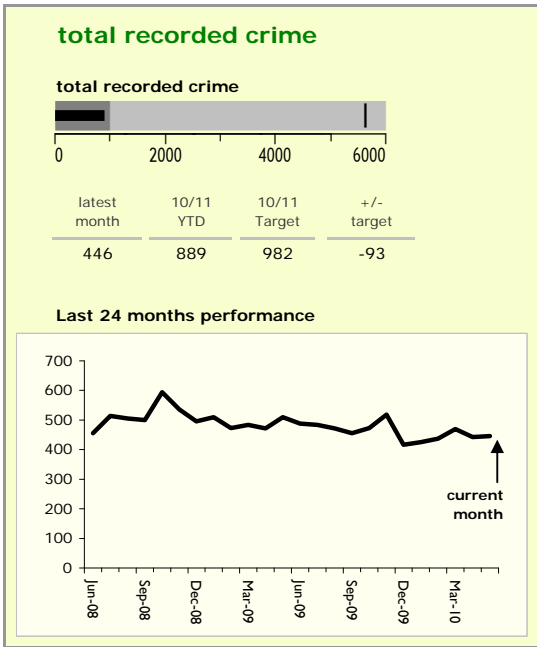

# Blaby District : crime reduction dashboard 2010/11 : May 2010

### national indicators

NI15 : serious violent crime	0.1
NI20 : assault with less serious injury	2.5
NI16 : serious acquisitive crime	10.7

(Rate per 1,000 population)

### top 10 high crime areas

	recorded offences 10/11 YTD
Fosse Park	108
● Endery North & Grove Park	49
● Glenfield West	43
Leicester Forest East - M1 Services	32
● Braunstone Town Woodland Drive	32
Blaby North	30
● Narborough Road South	26
Thorpe Astley South & Meridian	22
● Blaby Centre	20
Glen Parva West	19