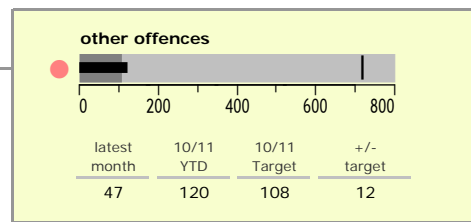

key

- over target by 25% or less
- more than 25% over target