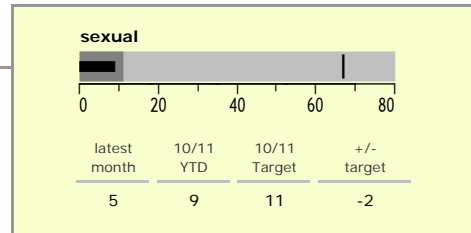

key

- over target by 25% or less
- more than 25% over target