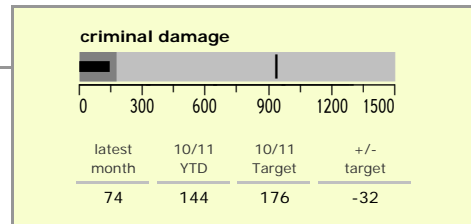

key

- over target by 25% or less
- more than 25% over target