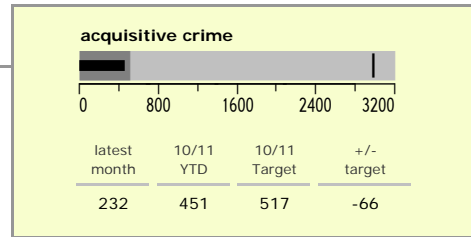

key

- over target by 25% or less
- more than 25% over target