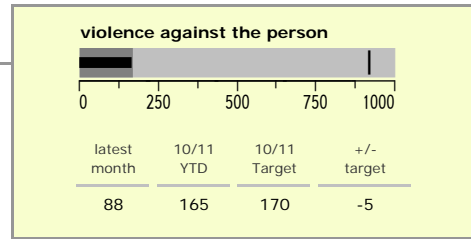

key

- over target by 25% or less
- more than 25% over target