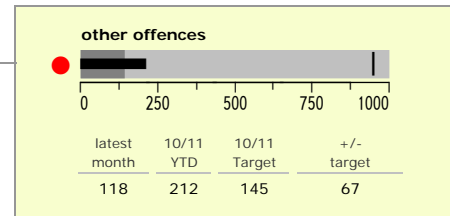

key
● over target by 25% or less
● more than 25% over target