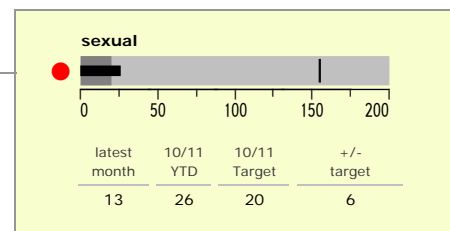

key
● over target by 25% or less
● more than 25% over target