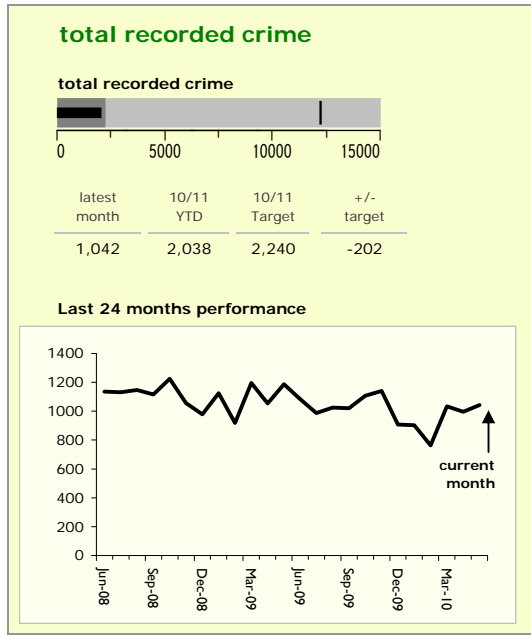

# Charnwood Borough : crime reduction dashboard 2010/11 : May 2010

### national indicators

NI15 : serious violent crime	0.2
NI20 : assault with less serious injury	4.2
NI16 : serious acquisitive crime	12.1

*(Rate per 1,000 population)*

### top 10 high crime areas

area	recorded offences 10/11 YTD
Loughborough Centre West	185
Loughborough Bell Foundry	70
Loughborough Centre South	64
Loughborough Toothill Road	61
Loughborough Canal South	49
Loughborough Derby Road East	49
Loughborough Ashby East	47
Loughborough Woodthorpe	45
Thurmaston North West	44
Thurmaston North East	38