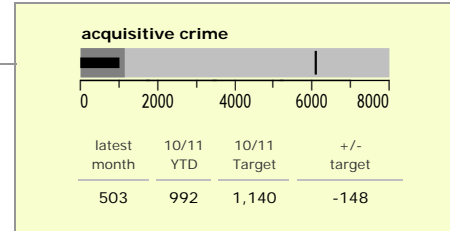

key
● over target by 25% or less
● more than 25% over target