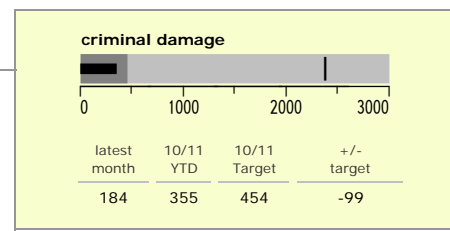

key
● over target by 25% or less
● more than 25% over target