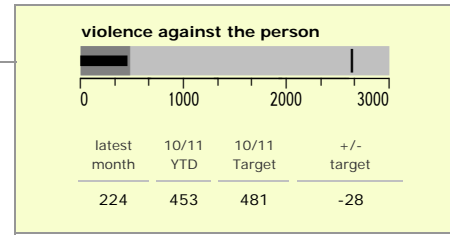

key
● over target by 25% or less
● more than 25% over target