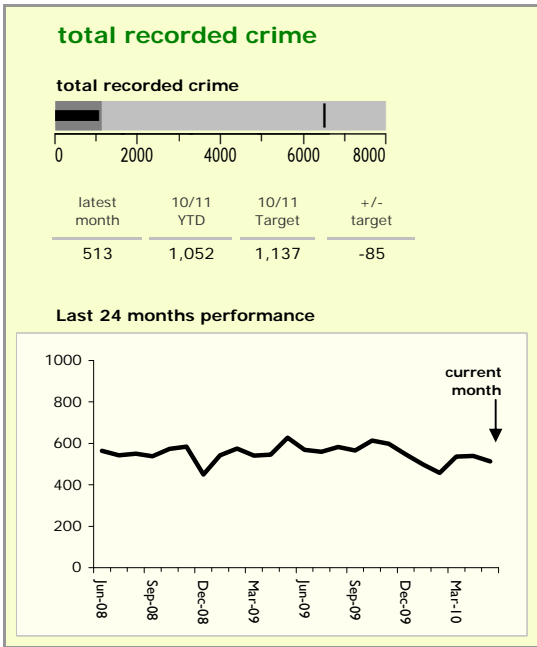

Hinckley and Bosworth Borough : crime reduction dashboard 2010/11 : May 2010

national indicators

NI15 : serious violent crime	0.1
NI20 : assault with less serious injury	2.6
● NI16 : serious acquisitive crime	10.3

(Rate per 1,000 population)

top 10 high crime areas

	recorded offences 10/11 YTD
Hinckley Town Centre	126
Dodwells Bridge & Harrowbrook Ind. Est.	39
● Hinckley Castle South West	38
Barwell Centre	29
● Earl Shilton North	28
Hinckley Town Centre North	28
Earl Shilton East	25
● Stanton Under Bardon & Copt Oak	25
Hinckley Trinity West	25
● Hinckley Fields	24

key

- over target by 25% or less
- more than 25% over target