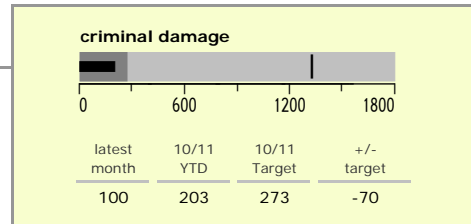

Hinckley and Bosworth Borough : crime reduction dashboard 2010/11 : May 2010

national indicators

NI15 : serious violent crime	0.1
NI20 : assault with less serious injury	2.6
● NI16 : serious acquisitive crime	10.3

(Rate per 1,000 population)

top 10 high crime areas

	recorded offences 10/11 YTD
Hinckley Town Centre	126
Dodwells Bridge & Harrowbrook Ind. Est.	39
● Hinckley Castle South West	38
Barwell Centre	29
● Earl Shilton North	28
Hinckley Town Centre North	28
Earl Shilton East	25
● Stanton Under Bardon & Copt Oak	25
Hinckley Trinity West	25
● Hinckley Fields	24