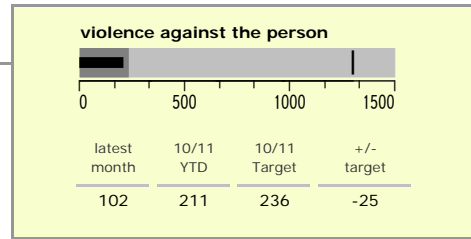

Hinckley and Bosworth Borough : crime reduction dashboard 2010/11 : May 2010

national indicators

NI15 : serious violent crime	0.1
NI20 : assault with less serious injury	2.6
● NI16 : serious acquisitive crime	10.3

(Rate per 1,000 population)

top 10 high crime areas

	recorded offences 10/11 YTD
Hinckley Town Centre	126
Dodwells Bridge & Harrowbrook Ind. Est.	39
● Hinckley Castle South West	38
Barwell Centre	29
● Earl Shilton North	28
Hinckley Town Centre North	28
Earl Shilton East	25
● Stanton Under Bardon & Copt Oak	25
Hinckley Trinity West	25
● Hinckley Fields	24