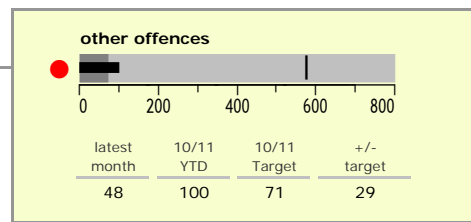

Hinckley and Bosworth Borough : crime reduction dashboard 2010/11 : May 2010

national indicators

NI15 : serious violent crime	0.1
NI20 : assault with less serious injury	2.6
● NI16 : serious acquisitive crime	10.3

(Rate per 1,000 population)

top 10 high crime areas

	recorded offences 10/11 YTD
Hinckley Town Centre	126
Dodwells Bridge & Harrowbrook Ind. Est.	39
● Hinckley Castle South West	38
Barwell Centre	29
● Earl Shilton North	28
Hinckley Town Centre North	28
Earl Shilton East	25
● Stanton Under Bardon & Copt Oak	25
Hinckley Trinity West	25
● Hinckley Fields	24