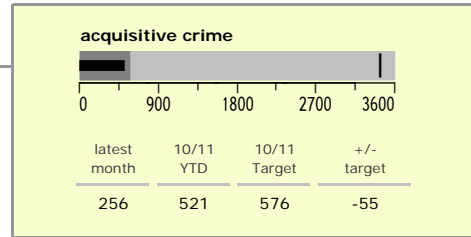

Hinckley and Bosworth Borough : crime reduction dashboard 2010/11 : May 2010

national indicators

NI15 : serious violent crime	0.1
NI20 : assault with less serious injury	2.6
● NI16 : serious acquisitive crime	10.3

(Rate per 1,000 population)

top 10 high crime areas

	recorded offences 10/11 YTD
Hinckley Town Centre	126
Dodwells Bridge & Harrowbrook Ind. Est.	39
● Hinckley Castle South West	38
Barwell Centre	29
● Earl Shilton North	28
Hinckley Town Centre North	28
Earl Shilton East	25
● Stanton Under Bardon & Copt Oak	25
Hinckley Trinity West	25
● Hinckley Fields	24