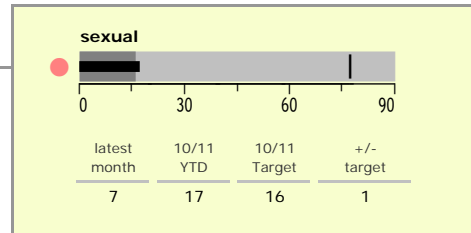

Hinckley and Bosworth Borough : crime reduction dashboard 2010/11 : May 2010

national indicators

NI15 : serious violent crime	0.1
NI20 : assault with less serious injury	2.6
● NI16 : serious acquisitive crime	10.3

(Rate per 1,000 population)

top 10 high crime areas

	recorded offences 10/11 YTD
Hinckley Town Centre	126
Dodwells Bridge & Harrowbrook Ind. Est.	39
● Hinckley Castle South West	38
Barwell Centre	29
● Earl Shilton North	28
Hinckley Town Centre North	28
Earl Shilton East	25
● Stanton Under Bardon & Copt Oak	25
Hinckley Trinity West	25
● Hinckley Fields	24