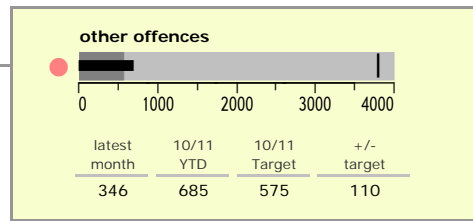

Leicestershire County : crime reduction dashboard 2010/11 : May 2010

national indicators

NI15 : serious violent crime	0.2
NI20 : assault with less serious injury	3.0
NI16 : serious acquisitive crime	10.2

(Rate per 1,000 population)

top 10 high crime areas

	recorded offences 10/11 YTD
Loughborough Centre West	185
Hinckley Town Centre	126
Fosse Park	108
Coalville Centre	103
Melton Craven West	90
Loughborough Bell Foundry	70
Loughborough Centre South	64
Guthlaxton College & Police Station	63
Loughborough Toothill Road	61
Oadby Stoughton Drive	50