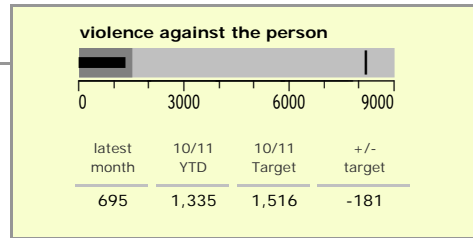

Leicestershire County : crime reduction dashboard 2010/11 : May 2010

national indicators

NI15 : serious violent crime	0.2
NI20 : assault with less serious injury	3.0
NI16 : serious acquisitive crime	10.2

(Rate per 1,000 population)

top 10 high crime areas

	recorded offences 10/11 YTD
Loughborough Centre West	185
Hinckley Town Centre	126
Fosse Park	108
Coalville Centre	103
Melton Craven West	90
Loughborough Bell Foundry	70
Loughborough Centre South	64
Guthlaxton College & Police Station	63
Loughborough Toothill Road	61
Oadby Stoughton Drive	50