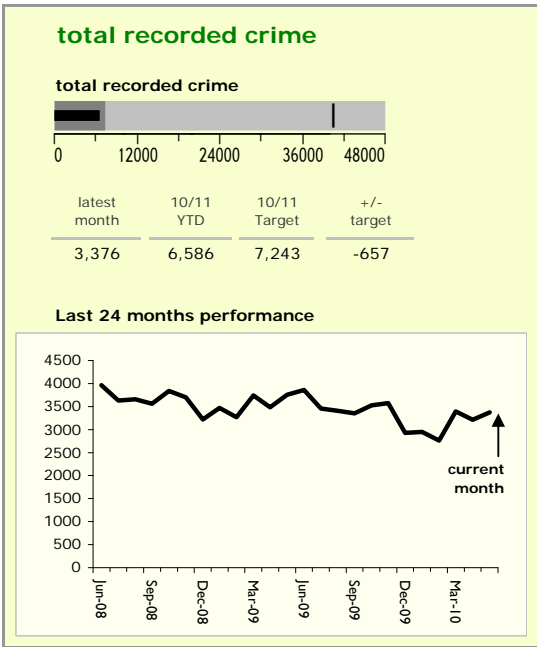

Leicestershire County : crime reduction dashboard 2010/11 : May 2010

national indicators

NI15 : serious violent crime	0.2
NI20 : assault with less serious injury	3.0
NI16 : serious acquisitive crime	10.2

(Rate per 1,000 population)

top 10 high crime areas

	recorded offences 10/11 YTD
Loughborough Centre West	185
Hinckley Town Centre	126
Fosse Park	108
Coalville Centre	103
Melton Craven West	90
Loughborough Bell Foundry	70
Loughborough Centre South	64
Guthlaxton College & Police Station	63
Loughborough Toothill Road	61
Oadby Stoughton Drive	50

key

- over target by 25% or less
- more than 25% over target