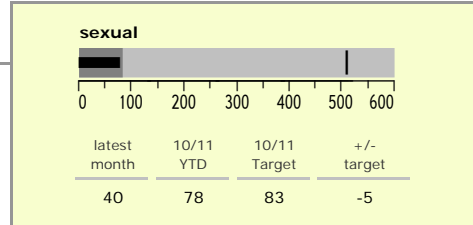

Leicestershire County : crime reduction dashboard 2010/11 : May 2010

national indicators

NI15 : serious violent crime	0.2
NI20 : assault with less serious injury	3.0
NI16 : serious acquisitive crime	10.2

(Rate per 1,000 population)

top 10 high crime areas

	recorded offences 10/11 YTD
Loughborough Centre West	185
Hinckley Town Centre	126
Fosse Park	108
Coalville Centre	103
Melton Craven West	90
Loughborough Bell Foundry	70
Loughborough Centre South	64
Guthlaxton College & Police Station	63
Loughborough Toothill Road	61
Oadby Stoughton Drive	50