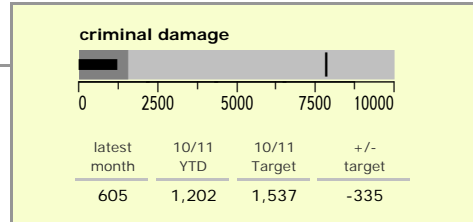

Leicestershire County : crime reduction dashboard 2010/11 : May 2010

national indicators

NI15 : serious violent crime	0.2
NI20 : assault with less serious injury	3.0
NI16 : serious acquisitive crime	10.2

(Rate per 1,000 population)

top 10 high crime areas

	recorded offences 10/11 YTD
Loughborough Centre West	185
Hinckley Town Centre	126
Fosse Park	108
Coalville Centre	103
Melton Craven West	90
Loughborough Bell Foundry	70
Loughborough Centre South	64
Guthlaxton College & Police Station	63
Loughborough Toothill Road	61
Oadby Stoughton Drive	50