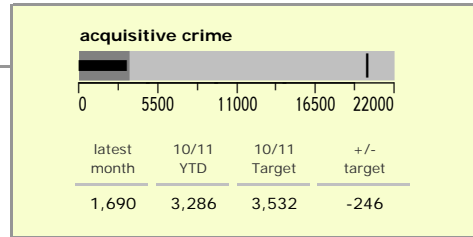

Leicestershire County : crime reduction dashboard 2010/11 : May 2010

national indicators

NI15 : serious violent crime	0.2
NI20 : assault with less serious injury	3.0
NI16 : serious acquisitive crime	10.2

(Rate per 1,000 population)

top 10 high crime areas

	recorded offences 10/11 YTD
Loughborough Centre West	185
Hinckley Town Centre	126
Fosse Park	108
Coalville Centre	103
Melton Craven West	90
Loughborough Bell Foundry	70
Loughborough Centre South	64
Guthlaxton College & Police Station	63
Loughborough Toothill Road	61
Oadby Stoughton Drive	50