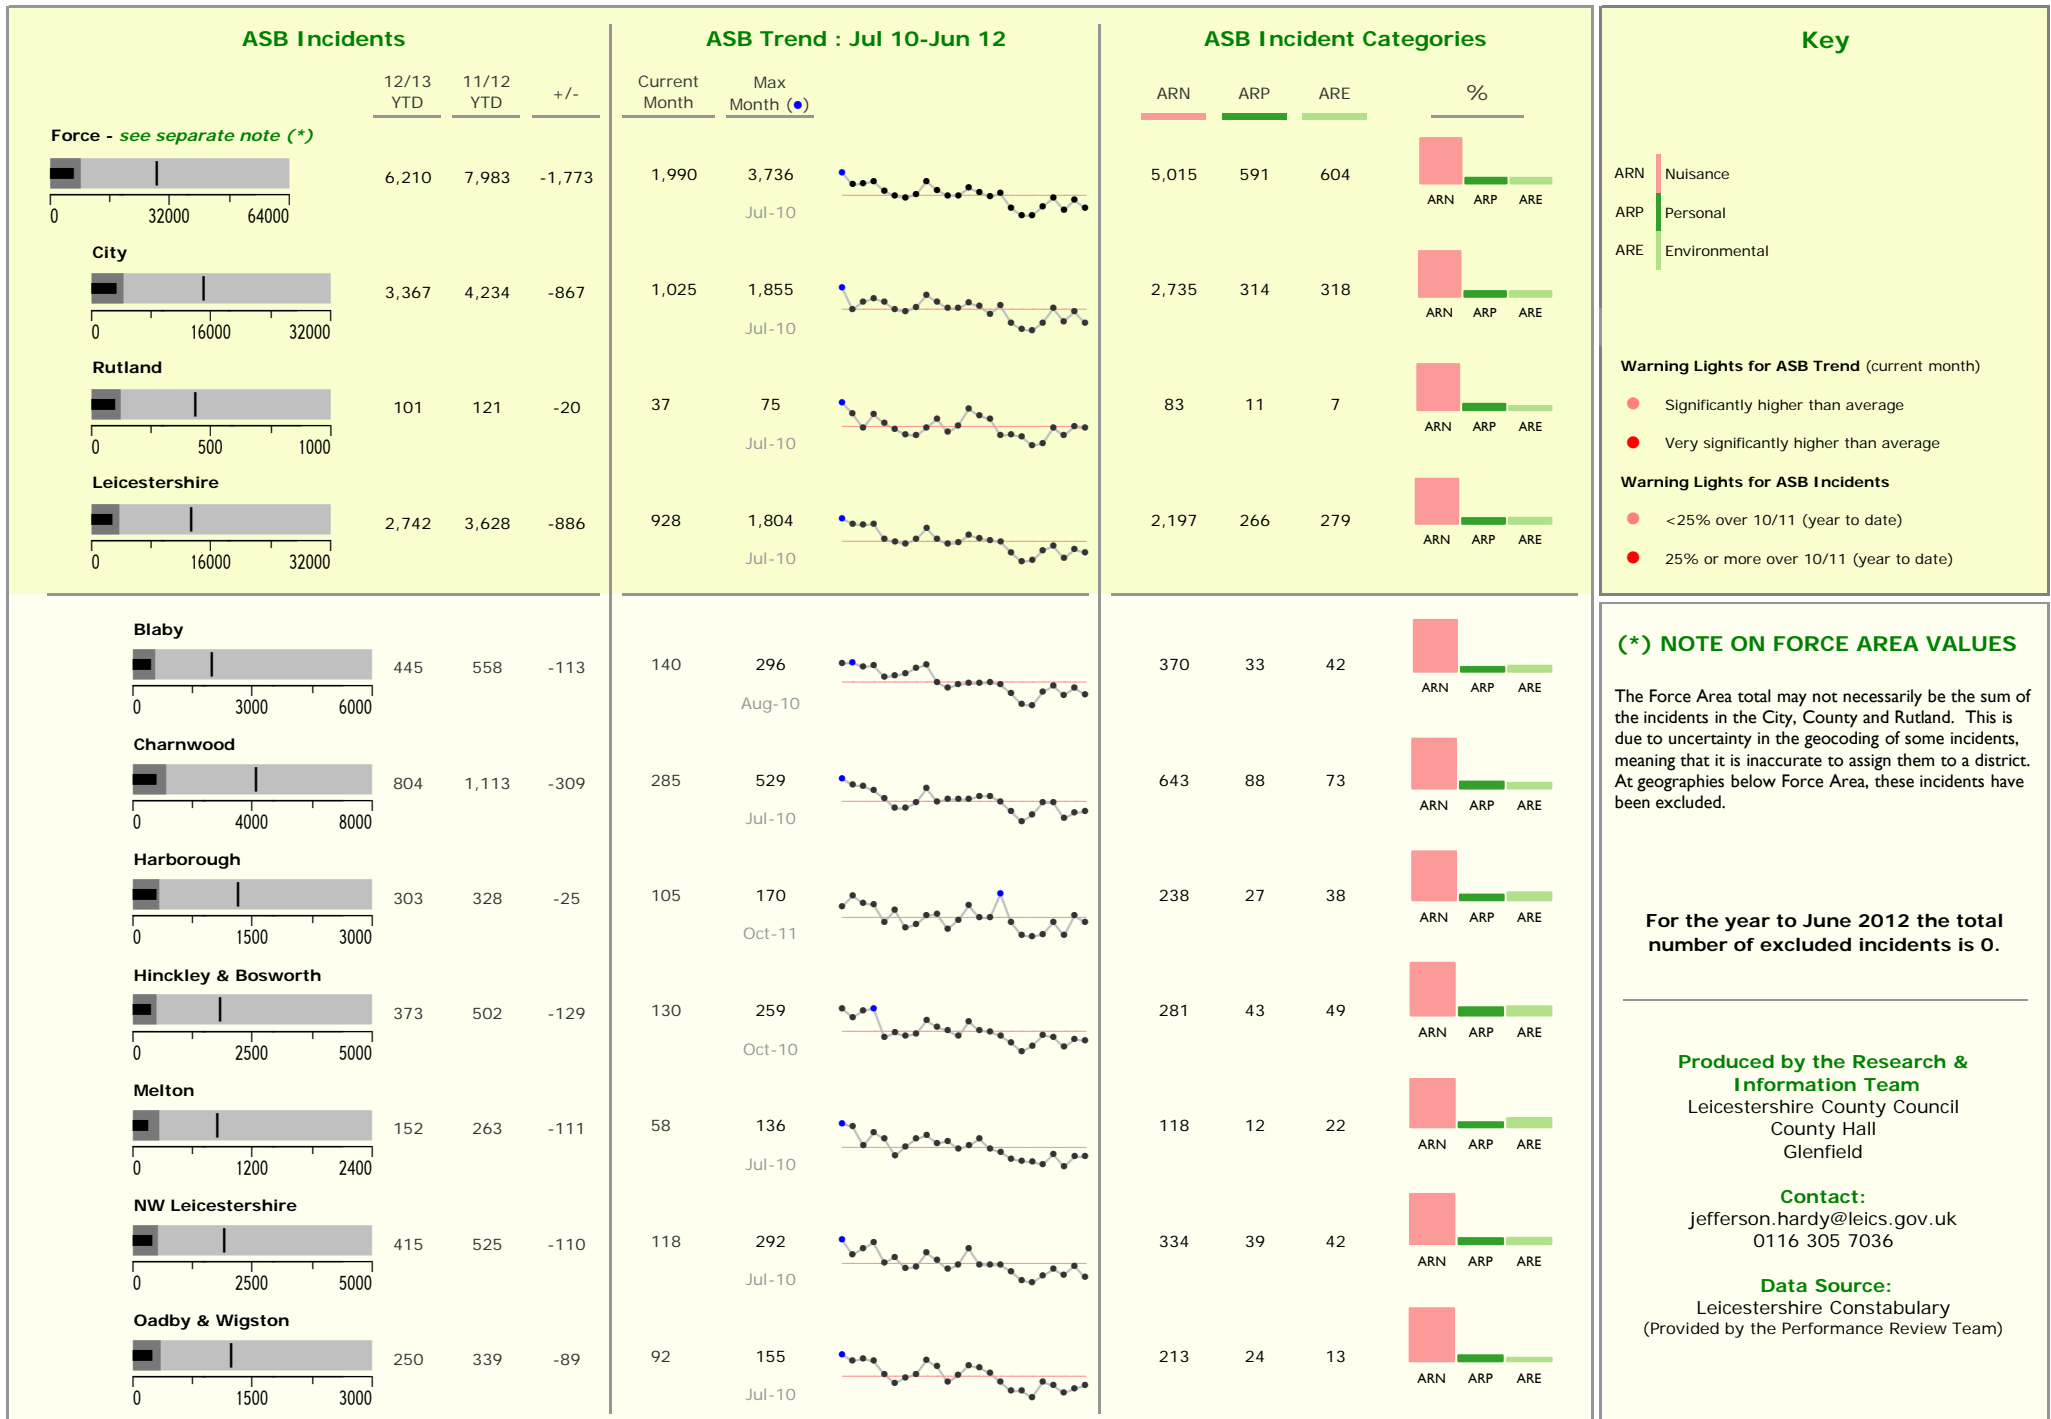

# Anti-Social Behaviour Dashboard : June 2012

**(\*) NOTE ON FORCE AREA VALUES**

The Force Area total may not necessarily be the sum of the incidents in the City, County and Rutland. This is due to uncertainty in the geocoding of some incidents, meaning that it is inaccurate to assign them to a district. At geographies below Force Area, these incidents have been excluded.

**For the year to June 2012 the total number of excluded incidents is 0.**

**Produced by the Research & Information Team**  
 Leicestershire County Council  
 County Hall  
 Glenfield

**Contact:**  
 jefferson.hardy@leics.gov.uk  
 0116 305 7036

**Data Source:**  
 Leicestershire Constabulary  
 (Provided by the Performance Review Team)