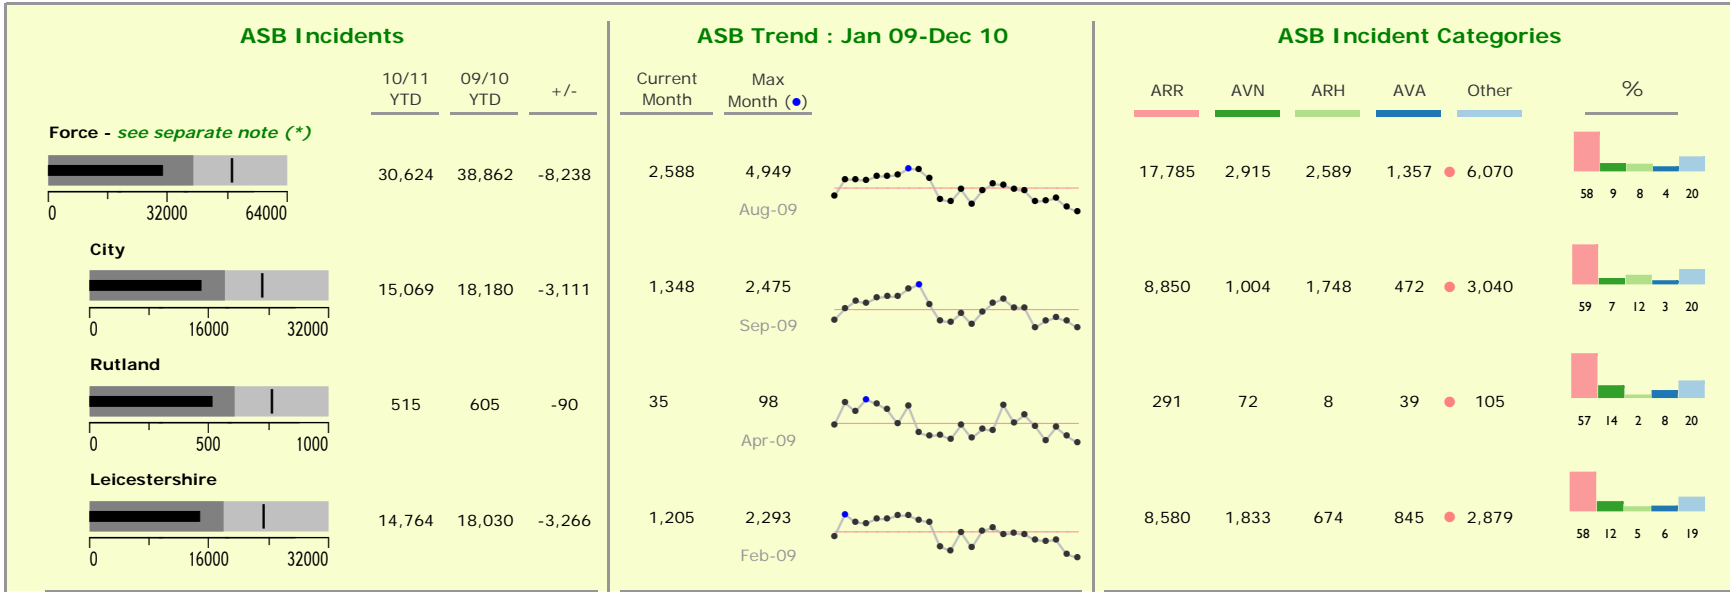

Anti-Social Behaviour Dashboard : December 2010

(*) NOTE ON FORCE AREA VALUES

The Force Area total may not necessarily be the sum of the incidents in the City, County and Rutland. This is due to uncertainty in the geocoding of some incidents, meaning that it is inaccurate to assign them to a district. At geographies below Force Area, these incidents have been excluded.

For the year to Dec 2010 the total number of excluded incidents is 276.

Produced by the Research & Information Team
 Leicestershire County Council
 County Hall
 Glenfield

Contact:
 Lisa.Cunningham@leics.gov.uk
 0116 305 7036

Data Source:
 Leicestershire Constabulary
 (Provided by the Performance Review Team)