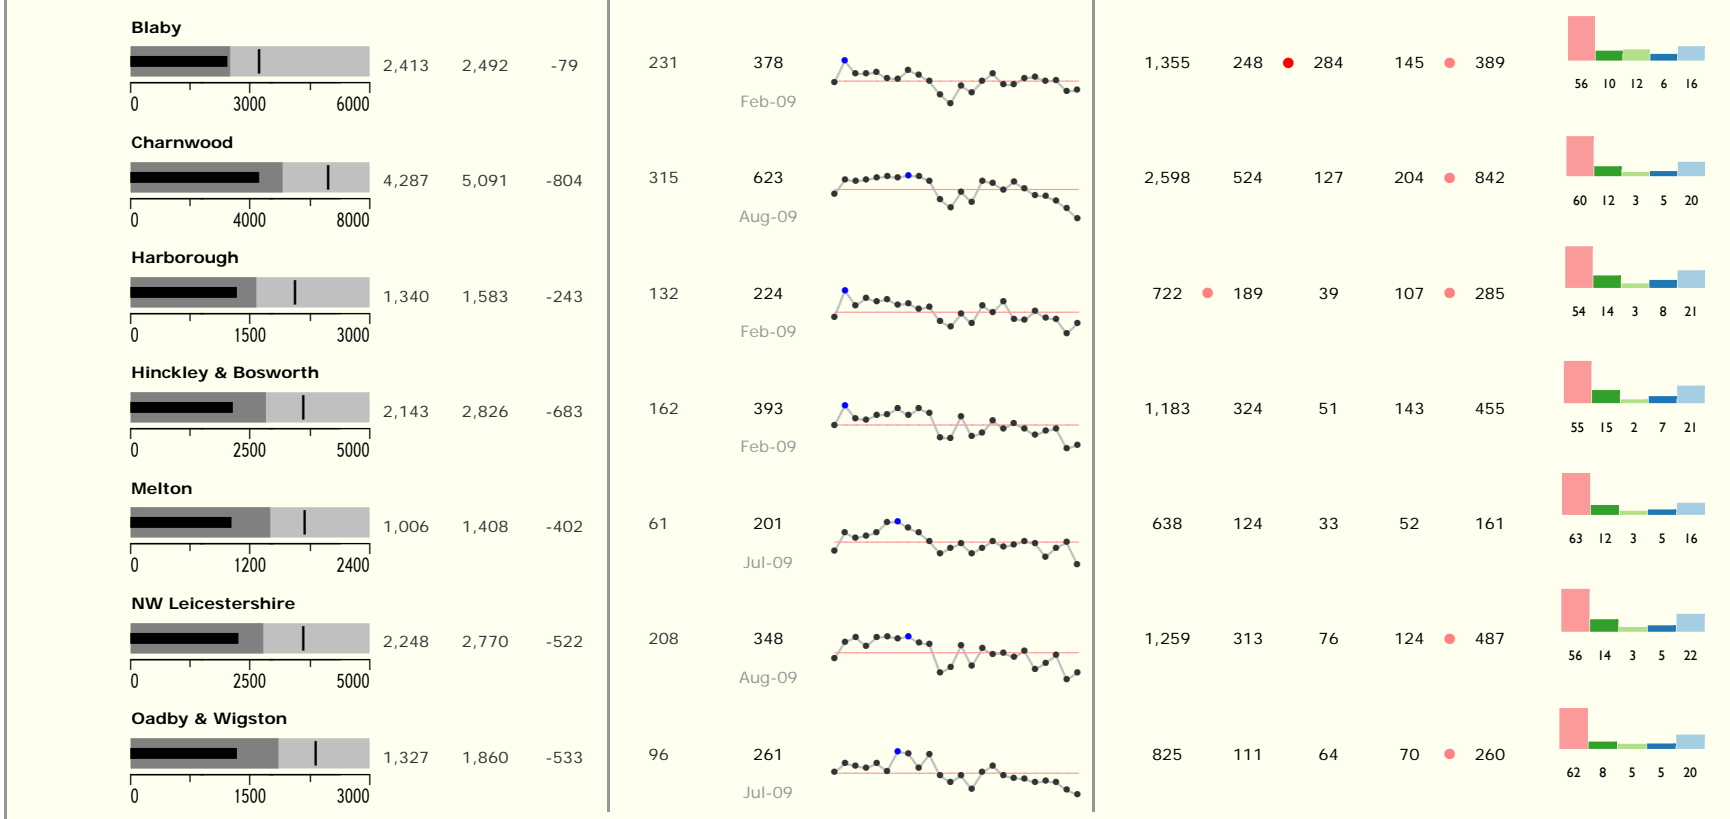

Anti-Social Behaviour Dashboard : December 2010

(*) NOTE ON FORCE AREA VALUES

The Force Area total may not necessarily be the sum of the incidents in the City, County and Rutland. This is due to uncertainty in the geocoding of some incidents, meaning that it is inaccurate to assign them to a district. At geographies below Force Area, these incidents have been excluded.

For the year to Dec 2010 the total number of excluded incidents is 276.

Produced by the Research & Information Team
 Leicestershire County Council
 County Hall
 Glenfield

Contact:
 Lisa.Cunningham@leics.gov.uk
 0116 305 7036

Data Source:
 Leicestershire Constabulary
 (Provided by the Performance Review Team)